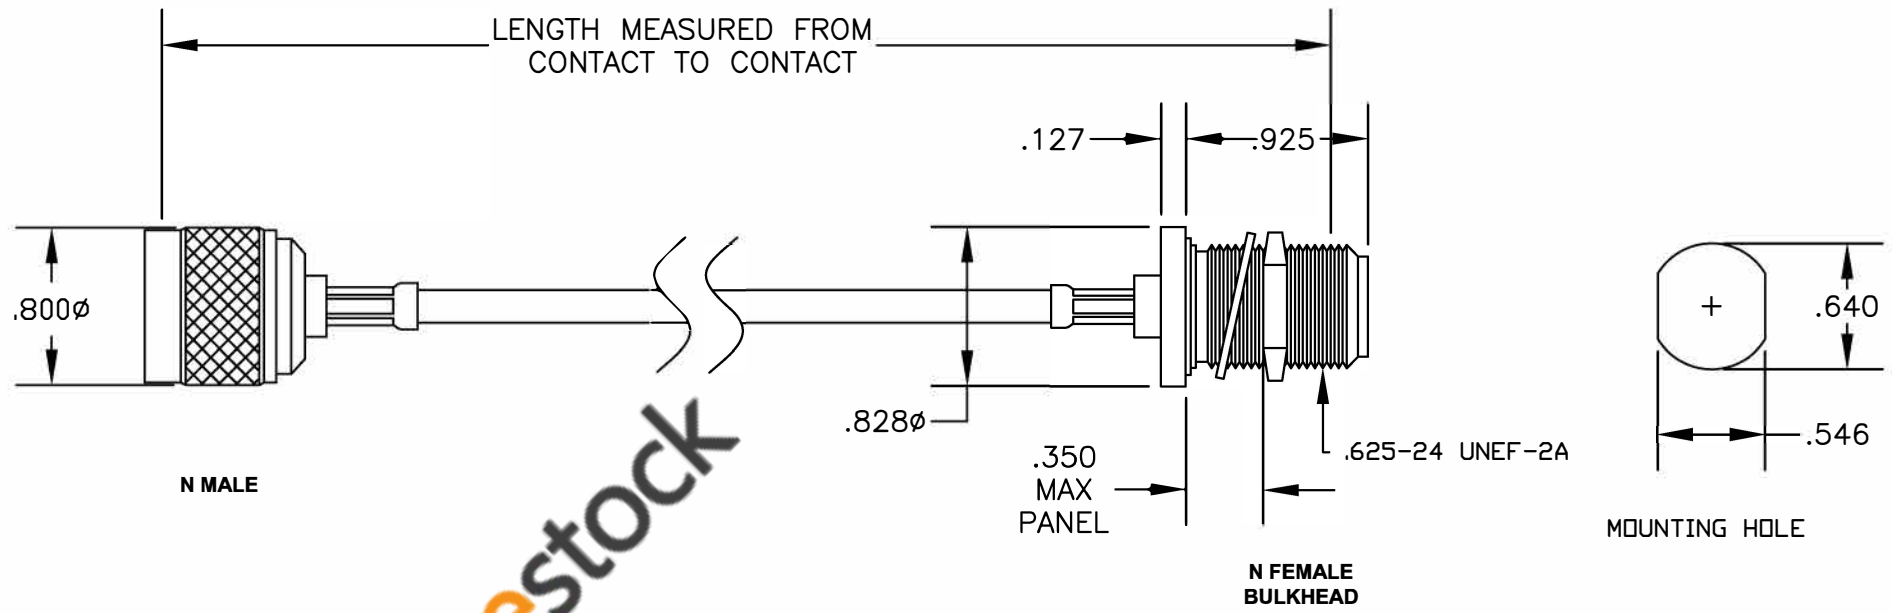

COMPONENTS	IMPEDANCE
N MALE	50 OHM
N FEMALE BULKHEAD	50 OHM

Standard Lengths	
-12	12"
-24	24"
-36	36"
-48	48"
-60	60"
-XXX	Custom Length in inches

8TH FLOOR, BUILDING 1, YONGFU SCIENCE AND TECHNOLOGY CENTER INDUSTRIAL PARK, NANZHA DISTRICT 5, HUMEN, 523900, DONGGUAN, GUANGDONG, CHINA
 WEBSITE: www.ebeestock.com
 EMAIL: sales@ebeestock.com

ET29639		DES. CABLE ASSEMBLY, RG142B/U, N MALE TO N FEMALE BULKHEAD	
SIZE A	FSCM NO. 53919	CAD FILE 060407	SCALE N/A
			127

- NOTES:**
- UNLESS OTHERWISE SPECIFIED ALL DIMENSIONS ARE NOMINAL.
 - ALL SPECIFICATIONS ARE SUBJECT TO CHANGE WITHOUT NOTICE AT ANY TIME.
 - DIMENSIONS ARE IN INCHES.
 - LENGTH TOLERANCE IS $\pm 1.5\%$ OR $\pm 3/8"$, WHICHEVER IS GREATER.