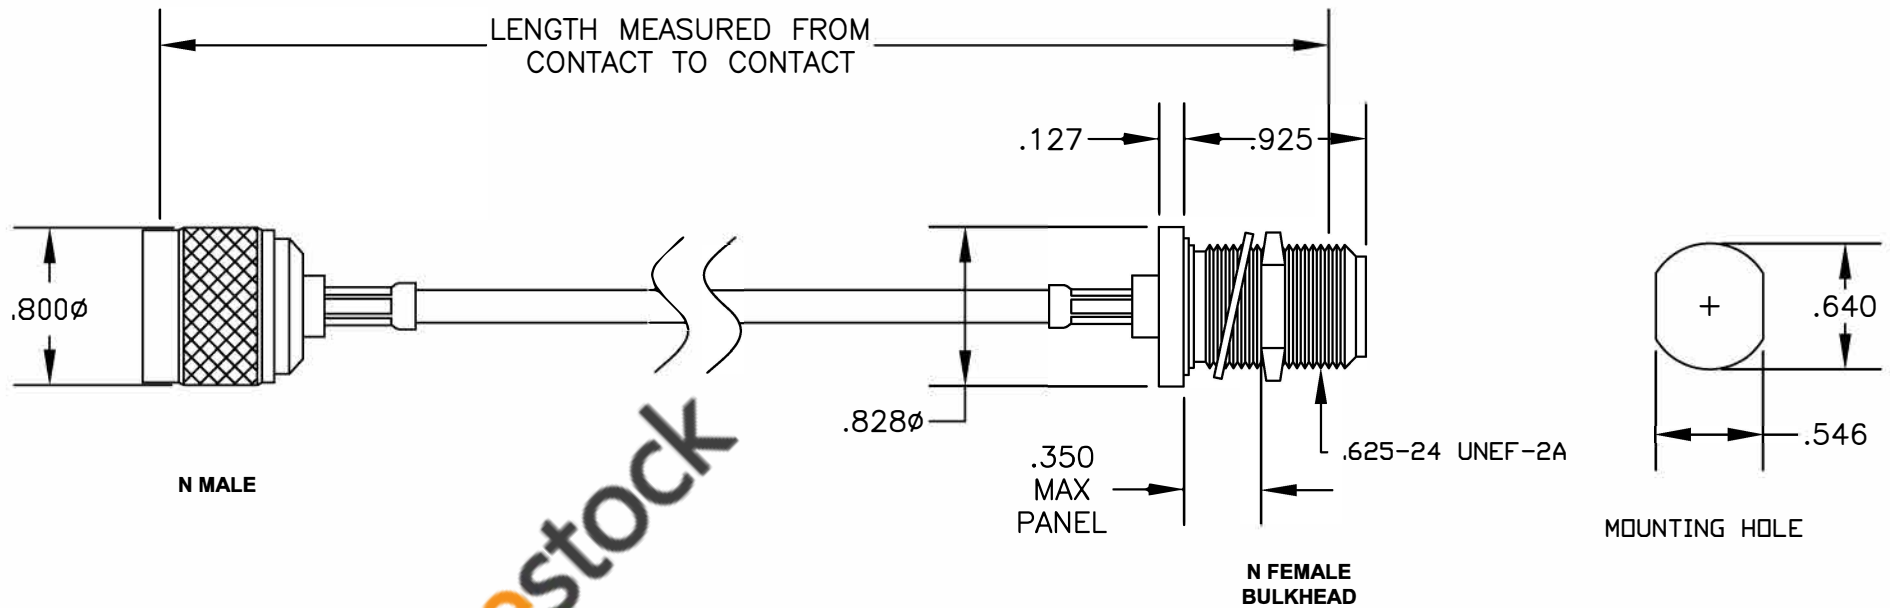

COMPONENTS	IMPEDANCE
N MALE	50 OHM
N FEMALE BULKHEAD	50 OHM

Standard Lengths	
-12	12"
-24	24"
-36	36"
-48	48"
-60	60"
-XXX	Custom Length in inches

8TH FLOOR, BUILDING 1, YONGFU SCIENCE AND TECHNOLOGY CENTER INDUSTRIAL PARK, NANZHA DISTRICT 5, HUMEN, 523900, DONGGUAN, GUANGDONG, CHINA
 WEBSITE: www.ebeestock.com
 EMAIL: sales@ebeestock.com

ET29640		DES. CABLE ASSEMBLY, RG142B/U, N MALE TO N FEMALE BULKHEAD		
SIZE A	FSCM NO. 53919	CAD FILE 060407	SCALE N/A	127

- NOTES:**
- UNLESS OTHERWISE SPECIFIED ALL DIMENSIONS ARE NOMINAL.
 - ALL SPECIFICATIONS ARE SUBJECT TO CHANGE WITHOUT NOTICE AT ANY TIME.
 - DIMENSIONS ARE IN INCHES.
 - LENGTH TOLERANCE IS $\pm 1.5\%$ OR $\pm 3/8"$, WHICHEVER IS GREATER.