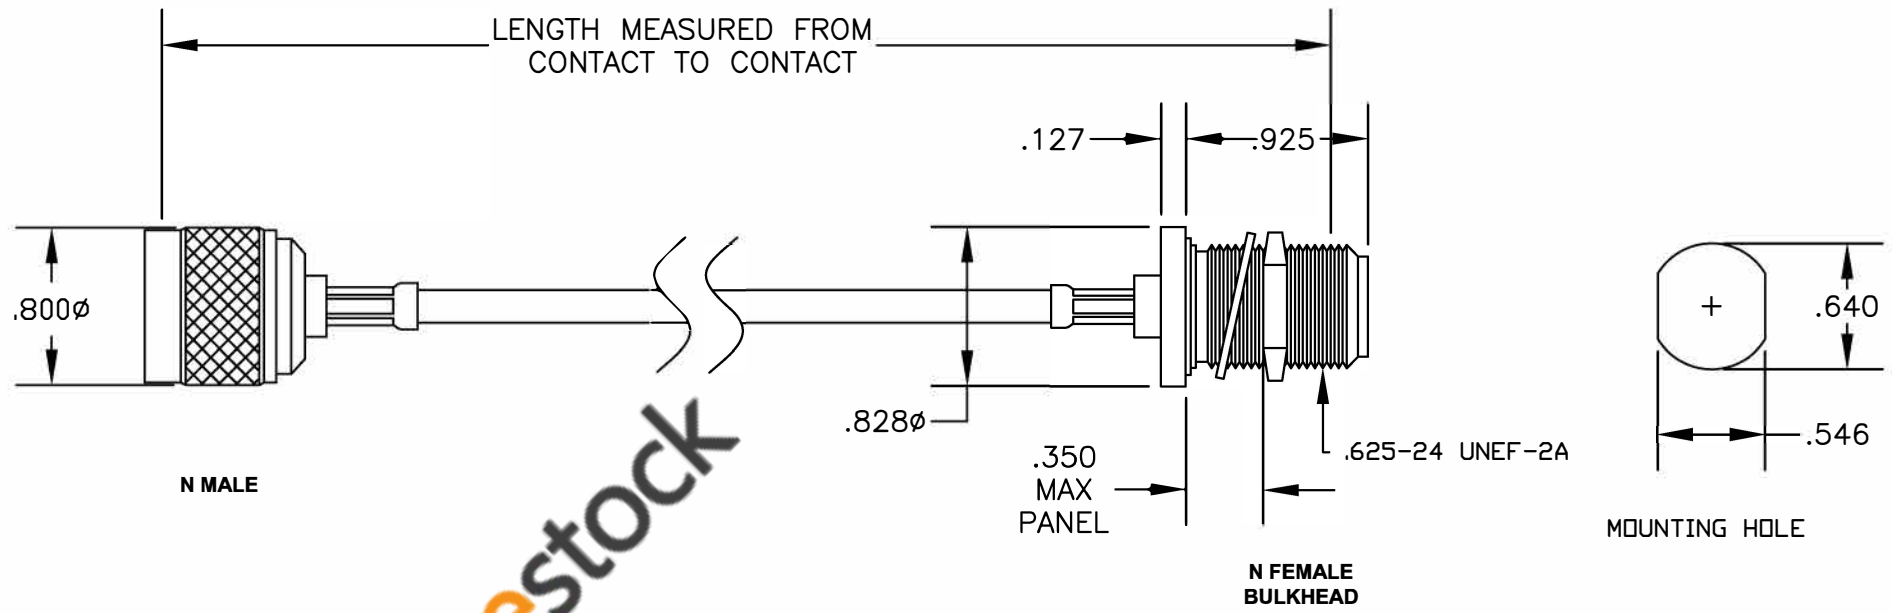

COMPONENTS	IMPEDANCE
N MALE	50 OHM
N FEMALE BULKHEAD	50 OHM

Standard Lengths	
-12	12"
-24	24"
-36	36"
-48	48"
-60	60"
-XXX	Custom Length in inches

8TH FLOOR, BUILDING 1, YONGFU SCIENCE AND TECHNOLOGY CENTER INDUSTRIAL PARK, NANZHA DISTRICT 5, HUMEN, 523900, DONGGUAN, GUANGDONG, CHINA
 WEBSITE: www.ebeestock.com
 EMAIL: sales@ebeestock.com

ET29641		DES. CABLE ASSEMBLY, RG142B/U, N MALE TO N FEMALE BULKHEAD		
SIZE A	FSCM NO. 53919	CAD FILE 060407	SCALE N/A	127

- NOTES:**
- UNLESS OTHERWISE SPECIFIED ALL DIMENSIONS ARE NOMINAL.
 - ALL SPECIFICATIONS ARE SUBJECT TO CHANGE WITHOUT NOTICE AT ANY TIME.
 - DIMENSIONS ARE IN INCHES.
 - LENGTH TOLERANCE IS $\pm 1.5\%$ OR $\pm 3/8"$, WHICHEVER IS GREATER.