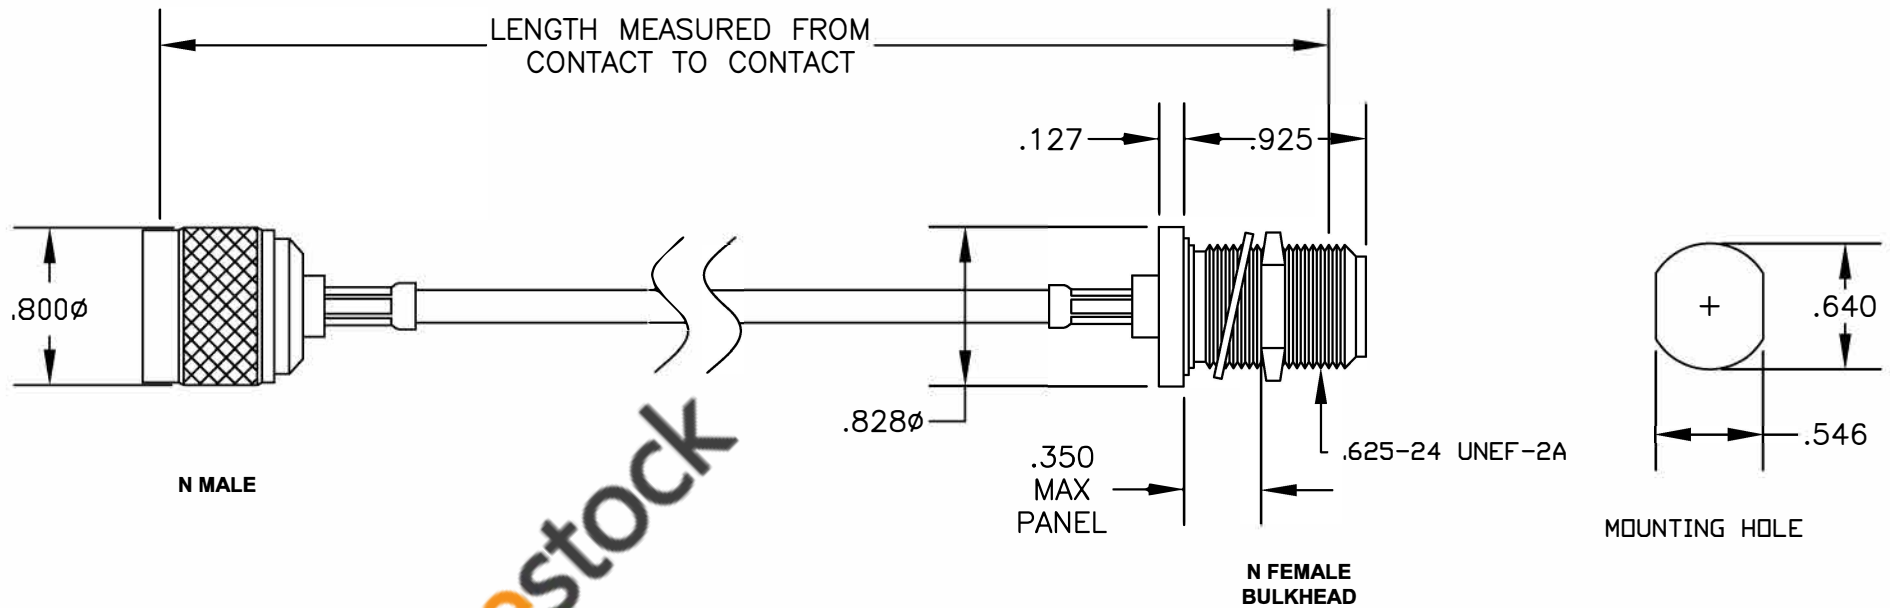

COMPONENTS	IMPEDANCE
N MALE	50 OHM
N FEMALE BULKHEAD	50 OHM

Standard Lengths	
-12	12"
-24	24"
-36	36"
-48	48"
-60	60"
-XXX	Custom Length in inches

**8TH FLOOR, BUILDING 1, YONGFU SCIENCE AND TECHNOLOGY CENTER INDUSTRIAL PARK, NANZHA DISTRICT 5, HUMEN, 523900, DONGGUAN, GUANGDONG, CHINA**  
 WEBSITE: [www.ebeestock.com](http://www.ebeestock.com)  
 EMAIL: [sales@ebeestock.com](mailto:sales@ebeestock.com)

---

**ET29642**
DES. CABLE ASSEMBLY, RG142B/U, N MALE TO N FEMALE BULKHEAD

SIZE A	FSCM NO. 53919	CAD FILE 060407	SCALE N/A	127
--------	----------------	-----------------	-----------	-----

- NOTES:**
- UNLESS OTHERWISE SPECIFIED ALL DIMENSIONS ARE NOMINAL.
  - ALL SPECIFICATIONS ARE SUBJECT TO CHANGE WITHOUT NOTICE AT ANY TIME.
  - DIMENSIONS ARE IN INCHES.
  - LENGTH TOLERANCE IS  $\pm 1.5\%$  OR  $\pm 3/8"$ , WHICHEVER IS GREATER.