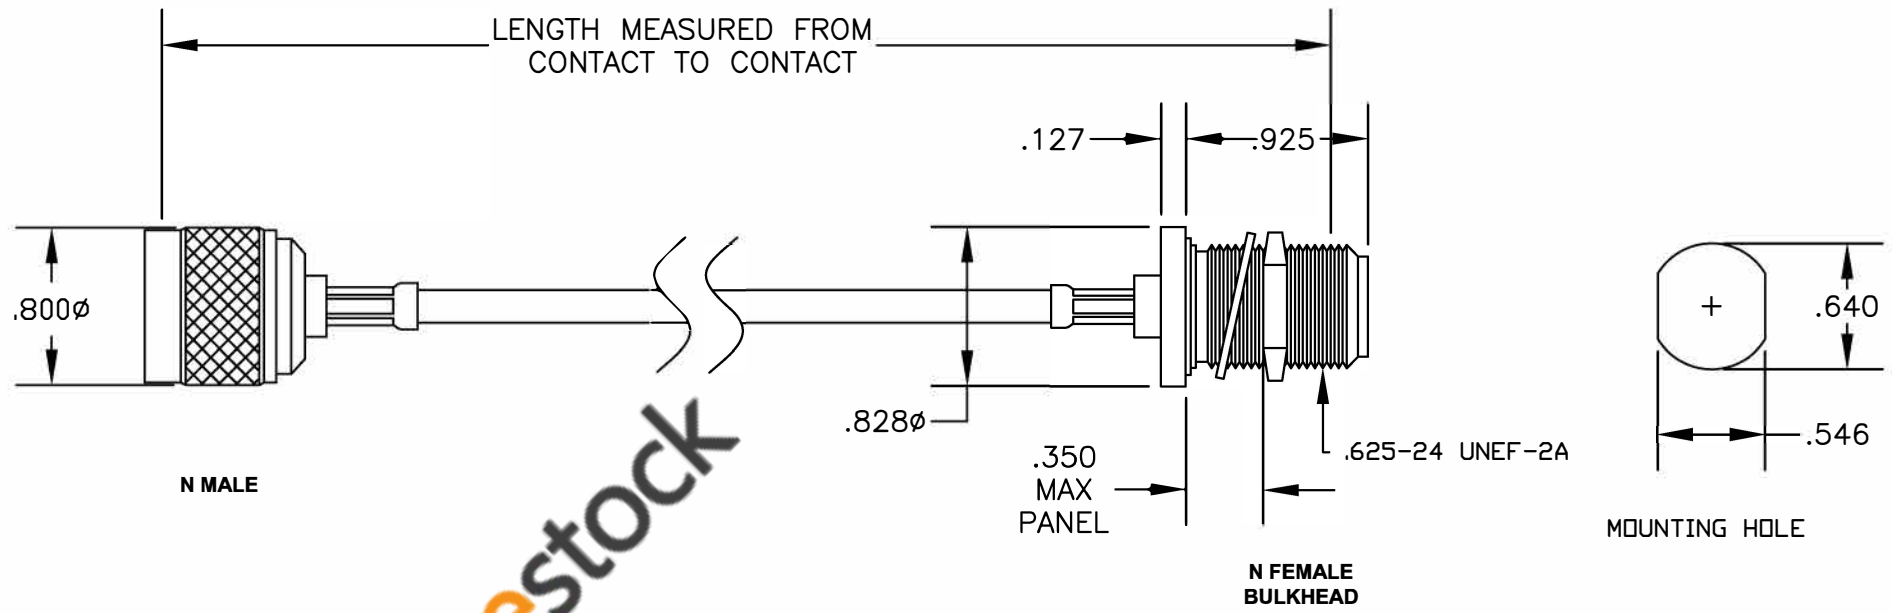

COMPONENTS	IMPEDANCE
N MALE	50 OHM
N FEMALE BULKHEAD	50 OHM

Standard Lengths	
-12	12"
-24	24"
-36	36"
-48	48"
-60	60"
-XXX	Custom Length in inches

**8TH FLOOR, BUILDING 1, YONGFU SCIENCE AND TECHNOLOGY CENTER INDUSTRIAL PARK, NANZHA DISTRICT 5, HUMEN, 523900, DONGGUAN, GUANGDONG, CHINA**  
 WEBSITE: [www.ebeestock.com](http://www.ebeestock.com)  
 EMAIL: [sales@ebeestock.com](mailto:sales@ebeestock.com)

---

**ET29643**
DES. CABLE ASSEMBLY, RG142B/U, N MALE TO N FEMALE BULKHEAD

SIZE A	FSCM NO. 53919	CAD FILE 060407	SCALE N/A	127
--------	----------------	-----------------	-----------	-----

- NOTES:**
- UNLESS OTHERWISE SPECIFIED ALL DIMENSIONS ARE NOMINAL.
  - ALL SPECIFICATIONS ARE SUBJECT TO CHANGE WITHOUT NOTICE AT ANY TIME.
  - DIMENSIONS ARE IN INCHES.
  - LENGTH TOLERANCE IS  $\pm 1.5\%$  OR  $\pm 3/8"$ , WHICHEVER IS GREATER.