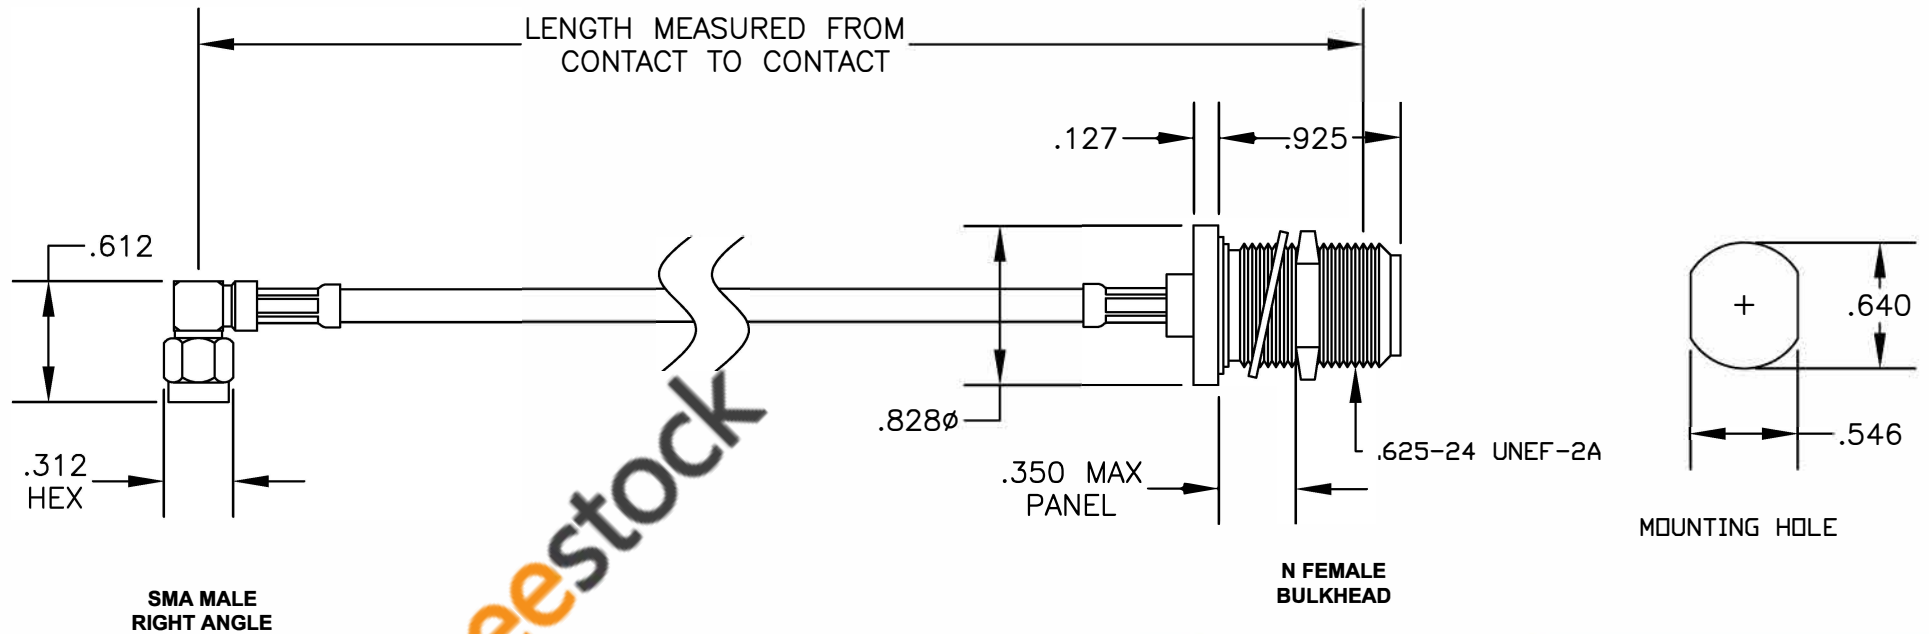

COMPONENTS	IMPEDANCE
SMA MALE RIGHT ANGLE	50 OHM
N FEMALE BULKHEAD	50 OHM

Standard Lengths	
-12	12"
-24	24"
-36	36"
-48	48"
-60	60"
-XXX	Custom Length in inches

8TH FLOOR, BUILDING 1, YONGFU SCIENCE AND TECHNOLOGY CENTER INDUSTRIAL PARK, NANZHA DISTRICT 5, HUMEN, 523900, DONGGUAN, GUANGDONG, CHINA
 WEBSITE: www.ebeestock.com
 EMAIL: sales@ebeestock.com

ET29651		DES. CABLE ASSEMBLY, RG400/U, SMA MALE RIGHT ANGLE TO N FEMALE BULKHEAD		
SIZE A	FSCM NO. 53919	CAD FILE 021507	SCALE N/A	127

- NOTES:**
- UNLESS OTHERWISE SPECIFIED ALL DIMENSIONS ARE NOMINAL.
 - ALL SPECIFICATIONS ARE SUBJECT TO CHANGE WITHOUT NOTICE AT ANY TIME.
 - DIMENSIONS ARE IN INCHES.
 - LENGTH TOLERANCE IS $\pm 1.5\%$ OR $\pm 3/8"$, WHICHEVER IS GREATER.