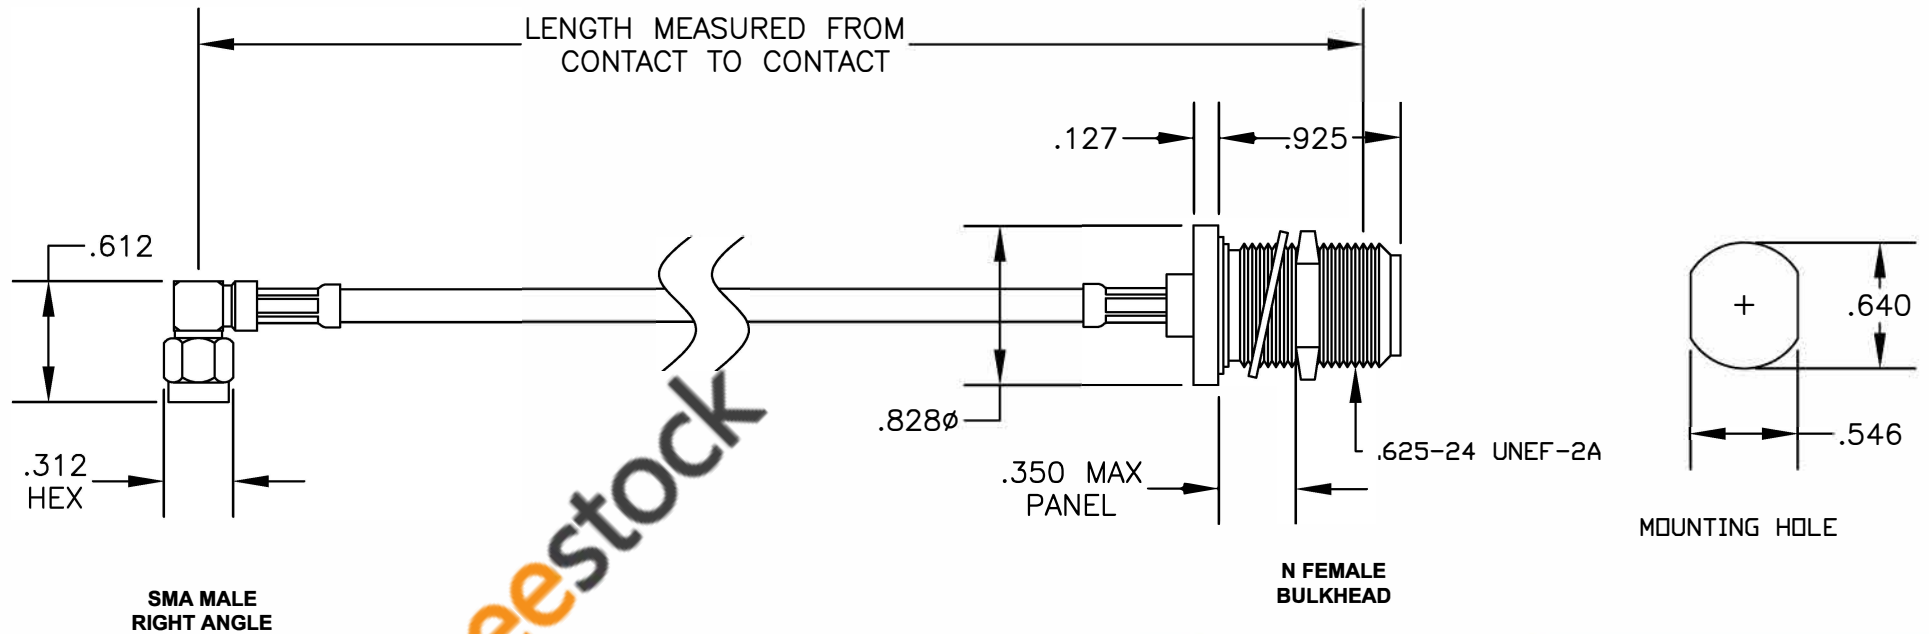

COMPONENTS	IMPEDANCE
SMA MALE RIGHT ANGLE	50 OHM
N FEMALE BULKHEAD	50 OHM

Standard Lengths	
-12	12"
-24	24"
-36	36"
-48	48"
-60	60"
-XXX	Custom Length in inches

8TH FLOOR, BUILDING 1, YONGFU SCIENCE AND TECHNOLOGY CENTER INDUSTRIAL PARK, NANZHA DISTRICT 5, HUMEN, 523900, DONGGUAN, GUANGDONG, CHINA
 WEBSITE: www.ebeestock.com
 EMAIL: sales@ebeestock.com

ET29635

DES. CABLE ASSEMBLY, RG400/U, SMA MALE RIGHT ANGLE TO N FEMALE BULKHEAD

SIZE A	FSCM NO. 53919	CAD FILE 021507	SCALE N/A	127
--------	----------------	-----------------	-----------	-----

- NOTES:**
1. UNLESS OTHERWISE SPECIFIED ALL DIMENSIONS ARE NOMINAL.
 2. ALL SPECIFICATIONS ARE SUBJECT TO CHANGE WITHOUT NOTICE AT ANY TIME.
 3. DIMENSIONS ARE IN INCHES.
 4. LENGTH TOLERANCE IS $\pm 1.5\%$ OR $\pm 3/8"$, WHICHEVER IS GREATER.