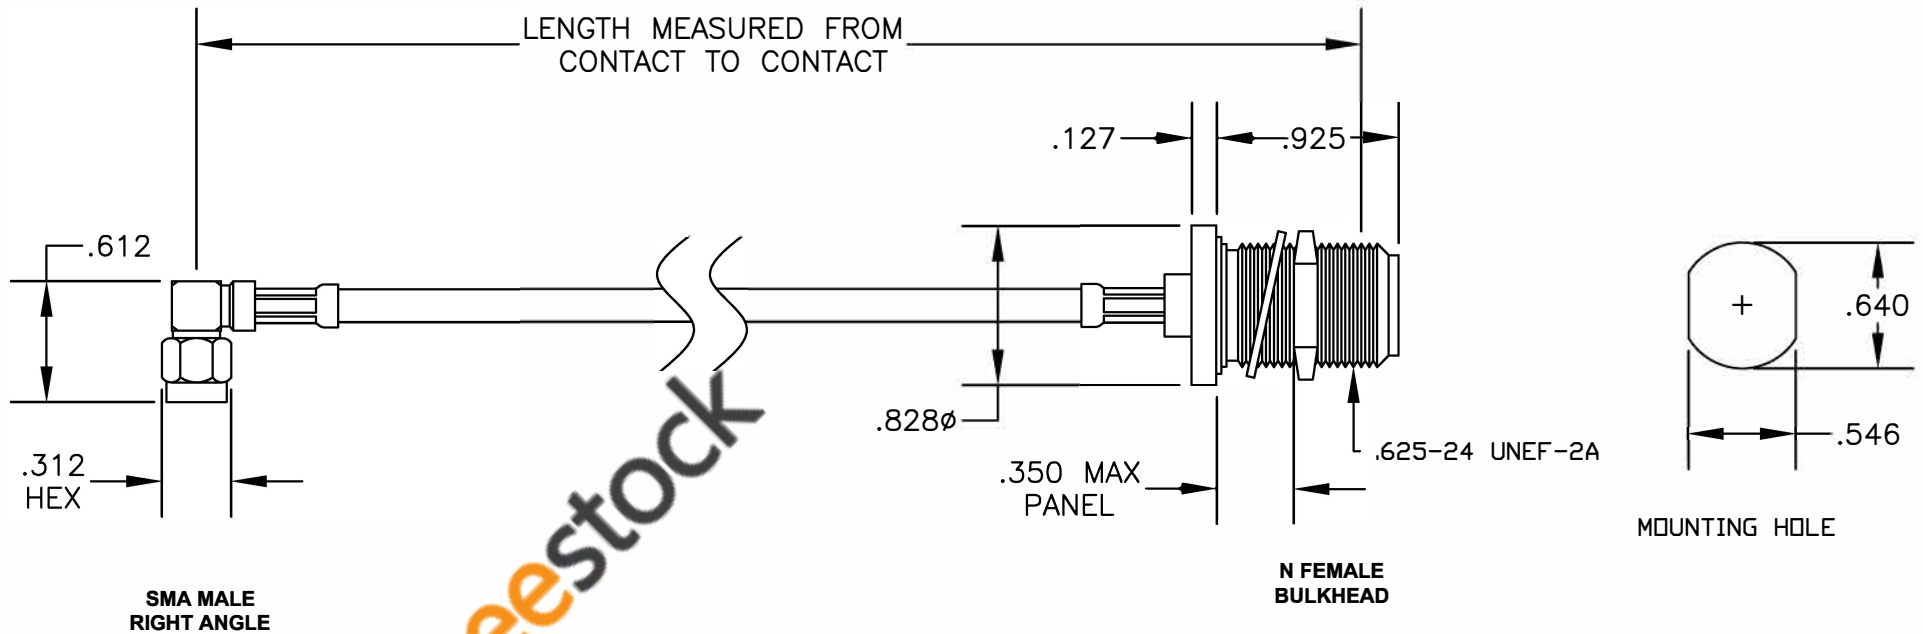

COMPONENTS	IMPEDANCE
SMA MALE RIGHT ANGLE	50 OHM
N FEMALE BULKHEAD	50 OHM

Standard Lengths	
-12	12"
-24	24"
-36	36"
-48	48"
-60	60"
-XXX	Custom Length in inches

8TH FLOOR, BUILDING 1, YONGFU SCIENCE AND TECHNOLOGY CENTER INDUSTRIAL PARK, NANZHA DISTRICT 5, HUMEN, 523900, DONGGUAN, GUANGDONG, CHINA
 WEBSITE: www.ebeestock.com
 EMAIL: sales@ebeestock.com

ET29653		DES. CABLE ASSEMBLY, RG400/U, SMA MALE RIGHT ANGLE TO N FEMALE BULKHEAD		
SIZE A	FSCM NO. 53919	CAD FILE 021507	SCALE N/A	127

- NOTES:**
- UNLESS OTHERWISE SPECIFIED ALL DIMENSIONS ARE NOMINAL.
 - ALL SPECIFICATIONS ARE SUBJECT TO CHANGE WITHOUT NOTICE AT ANY TIME.
 - DIMENSIONS ARE IN INCHES.
 - LENGTH TOLERANCE IS $\pm 1.5\%$ OR $\pm 3/8"$, WHICHEVER IS GREATER.