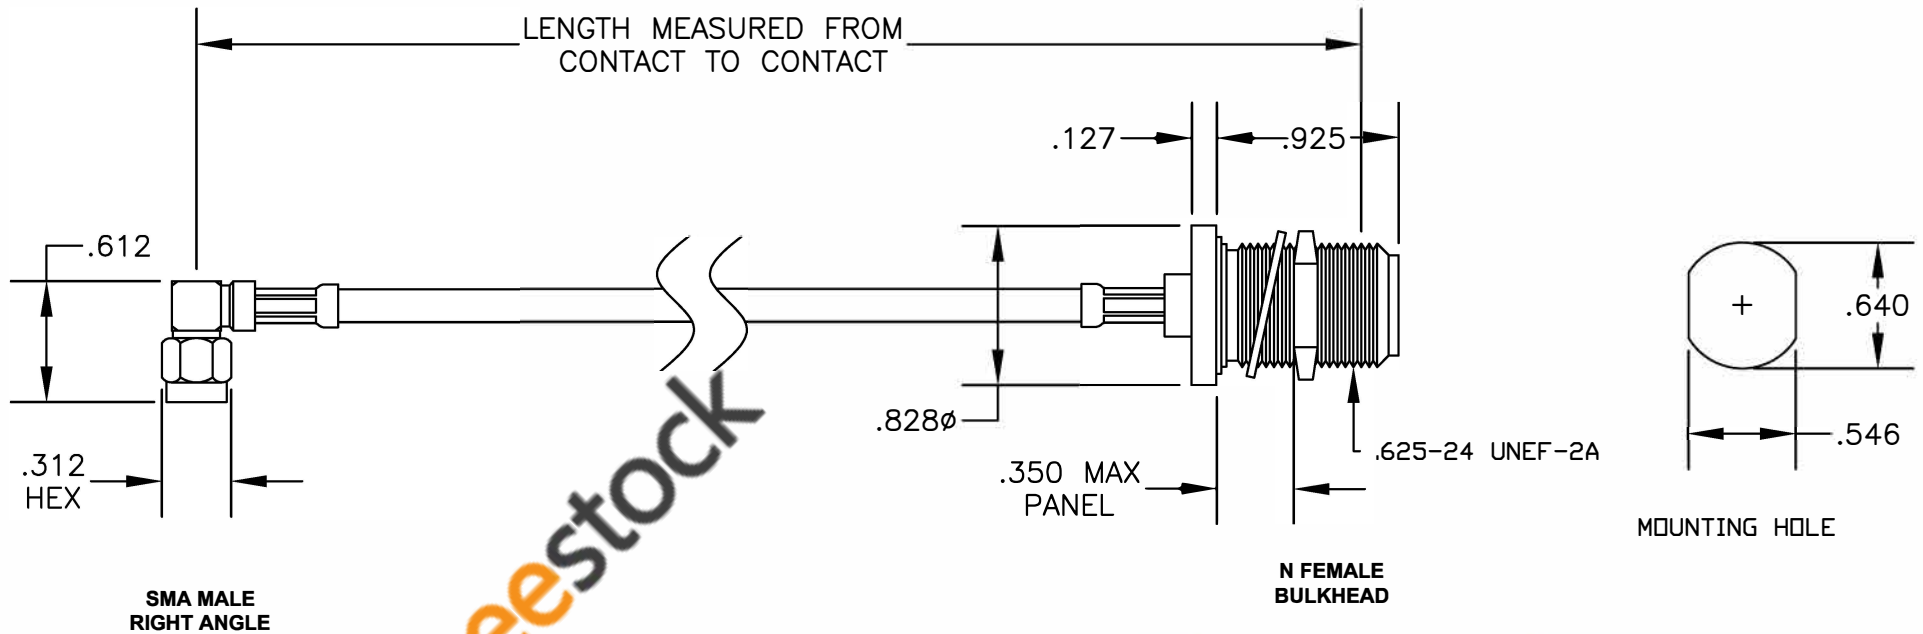

COMPONENTS	IMPEDANCE
SMA MALE RIGHT ANGLE	50 OHM
N FEMALE BULKHEAD	50 OHM

Standard Lengths	
-12	12"
-24	24"
-36	36"
-48	48"
-60	60"
-XXX	Custom Length in inches

**8TH FLOOR, BUILDING 1, YONGFU SCIENCE AND TECHNOLOGY CENTER INDUSTRIAL PARK, NANZHA DISTRICT 5, HUMEN, 523900, DONGGUAN, GUANGDONG, CHINA**  
 WEBSITE: [www.ebeestock.com](http://www.ebeestock.com)  
 EMAIL: [sales@ebeestock.com](mailto:sales@ebeestock.com)

<b>ET29654</b>		DES. CABLE ASSEMBLY, RG400/U, SMA MALE RIGHT ANGLE TO N FEMALE BULKHEAD		
SIZE A	FSCM NO. 53919	CAD FILE 021507	SCALE N/A	127

- NOTES:**
- UNLESS OTHERWISE SPECIFIED ALL DIMENSIONS ARE NOMINAL.
  - ALL SPECIFICATIONS ARE SUBJECT TO CHANGE WITHOUT NOTICE AT ANY TIME.
  - DIMENSIONS ARE IN INCHES.
  - LENGTH TOLERANCE IS  $\pm 1.5\%$  OR  $\pm 3/8"$ , WHICHEVER IS GREATER.