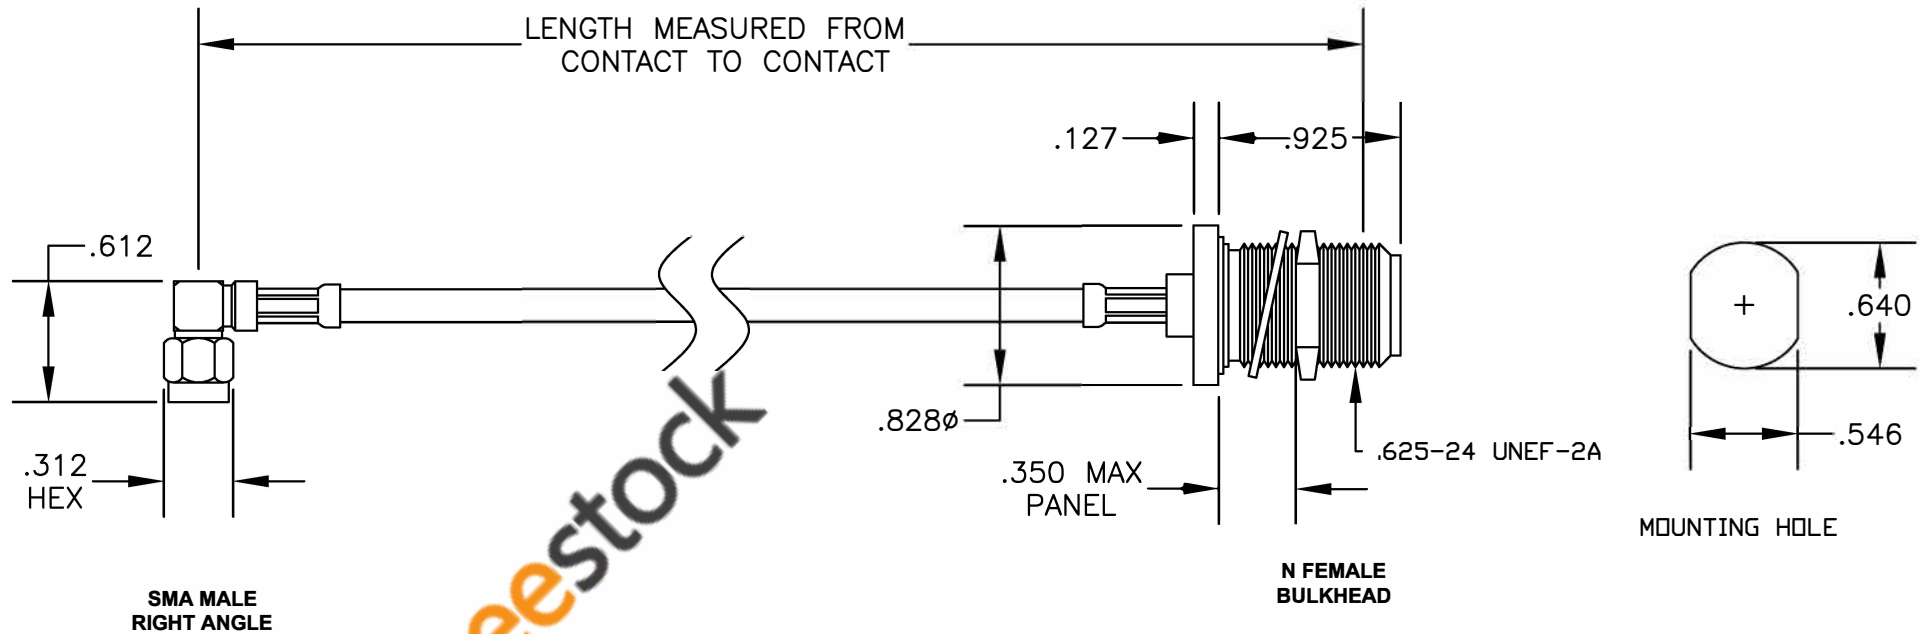

COMPONENTS	IMPEDANCE
SMA MALE RIGHT ANGLE	50 OHM
N FEMALE BULKHEAD	50 OHM

Standard Lengths	
-12	12"
-24	24"
-36	36"
-48	48"
-60	60"
-XXX	Custom Length in inches

8TH FLOOR, BUILDING 1, YONGFU SCIENCE AND TECHNOLOGY CENTER INDUSTRIAL PARK, NANZHA DISTRICT 5, HUMEN, 523900, DONGGUAN, GUANGDONG, CHINA
 WEBSITE: www.ebeestock.com
 EMAIL: sales@ebeestock.com

ET29655		DES. CABLE ASSEMBLY, RG400/U, SMA MALE RIGHT ANGLE TO N FEMALE BULKHEAD			
SIZE A	FSCM NO. 53919	CAD FILE	021507	SCALE	N/A
					127

- NOTES:**
- UNLESS OTHERWISE SPECIFIED ALL DIMENSIONS ARE NOMINAL.
 - ALL SPECIFICATIONS ARE SUBJECT TO CHANGE WITHOUT NOTICE AT ANY TIME.
 - DIMENSIONS ARE IN INCHES.
 - LENGTH TOLERANCE IS $\pm 1.5\%$ OR $\pm 3/8"$, WHICHEVER IS GREATER.