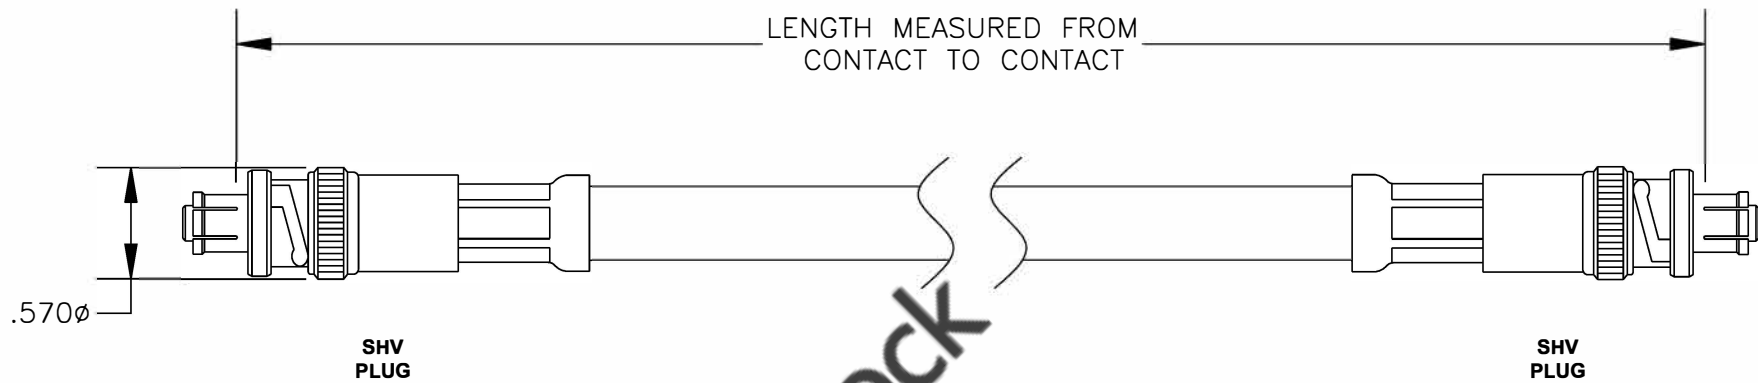

COMPONENTS	IMPEDANCE
SHV PLUG	50 OHM
SHV PLUG	50 OHM

Standard Lengths	
-12	12"
-24	24"
-36	36"
-48	48"
-60	60"
-XXX	Custom Length in inches

 <b>ebeestock</b>	8TH FLOOR, BUILDING 1, YONGFU SCIENCE AND TECHNOLOGY CENTER INDUSTRIAL PARK, NANZHA DISTRICT 5, HUMEN, 523900, DONGGUAN, GUANGDONG, CHINA  WEBSITE: <a href="http://www.ebeestock.com">www.ebeestock.com</a> EMAIL: <a href="mailto:sales@ebeestock.com">sales@ebeestock.com</a>			
	<b>ET30082</b>		DES. CABLE ASSEMBLY, RG8A/U, SHV PLUG TO SHV PLUG	
REV. A	<b>FSCM NO. 53919</b>	CAD FILE 020108	SCALE N/A	SIZE A 147

**NOTES:**

1. UNLESS OTHERWISE SPECIFIED ALL DIMENSIONS ARE NOMINAL.
2. ALL SPECIFICATIONS ARE SUBJECT TO CHANGE WITHOUT NOTICE AT ANY TIME.
3. DIMENSIONS ARE IN INCHES.
4. LENGTH TOLERANCE IS  $\pm 1.5\%$  OR  $\pm 3/8"$ , WHICHEVER IS GREATER.