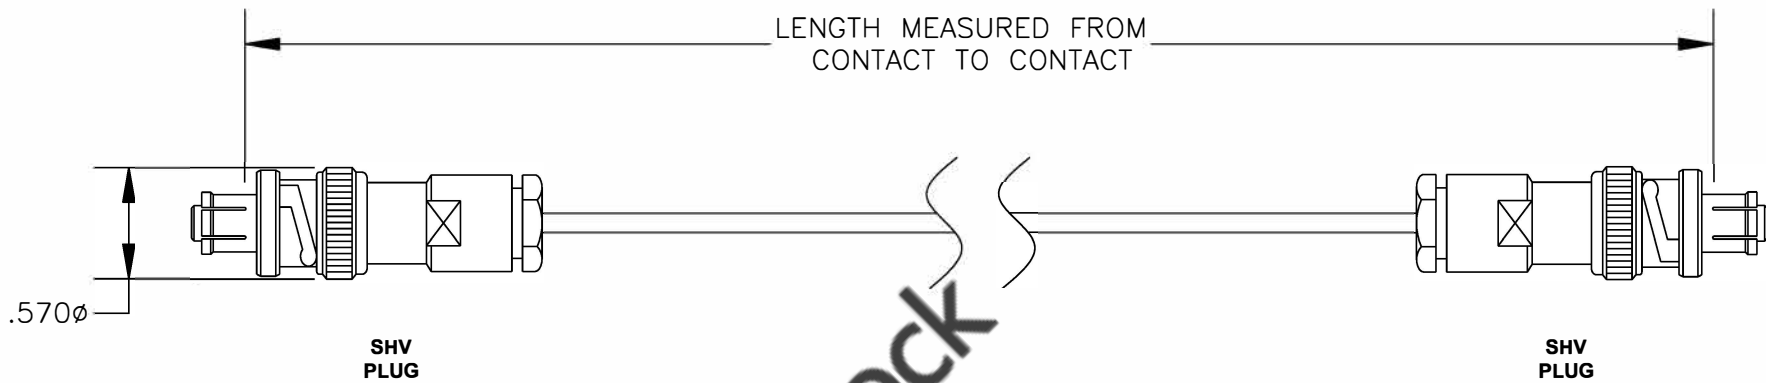

COMPONENTS	IMPEDANCE
SHV PLUG	50 OHM
SHV PLUG	50 OHM

Standard Lengths	
-12	12"
-24	24"
-36	36"
-48	48"
-60	60"
-XXX	Custom Length in inches

RoHS  
Compliance  
Certified

 <b>ebeestock</b>		8TH FLOOR, BUILDING 1, YONGFU SCIENCE AND TECHNOLOGY CENTER INDUSTRIAL PARK, NANZHA DISTRICT 5, HUMEN, 523900, DONGGUAN, GUANGDONG, CHINA  WEBSITE: <a href="http://www.ebeestock.com">www.ebeestock.com</a> EMAIL: <a href="mailto:sales@ebeestock.com">sales@ebeestock.com</a>	
<b>ET30131</b>		DES. CABLE ASSEMBLY, RG188A/U, SHV PLUG TO SHV PLUG (LEAD FREE)	
REV. A	<b>FSCM NO. 53919</b>	CAD FILE 020108	SCALE N/A SIZE A 147

**NOTES:**

1. UNLESS OTHERWISE SPECIFIED ALL DIMENSIONS ARE NOMINAL.
2. ALL SPECIFICATIONS ARE SUBJECT TO CHANGE WITHOUT NOTICE AT ANY TIME.
3. DIMENSIONS ARE IN INCHES.
4. LENGTH TOLERANCE IS  $\pm 1.5\%$  OR  $\pm 3/8"$ , WHICHEVER IS GREATER.