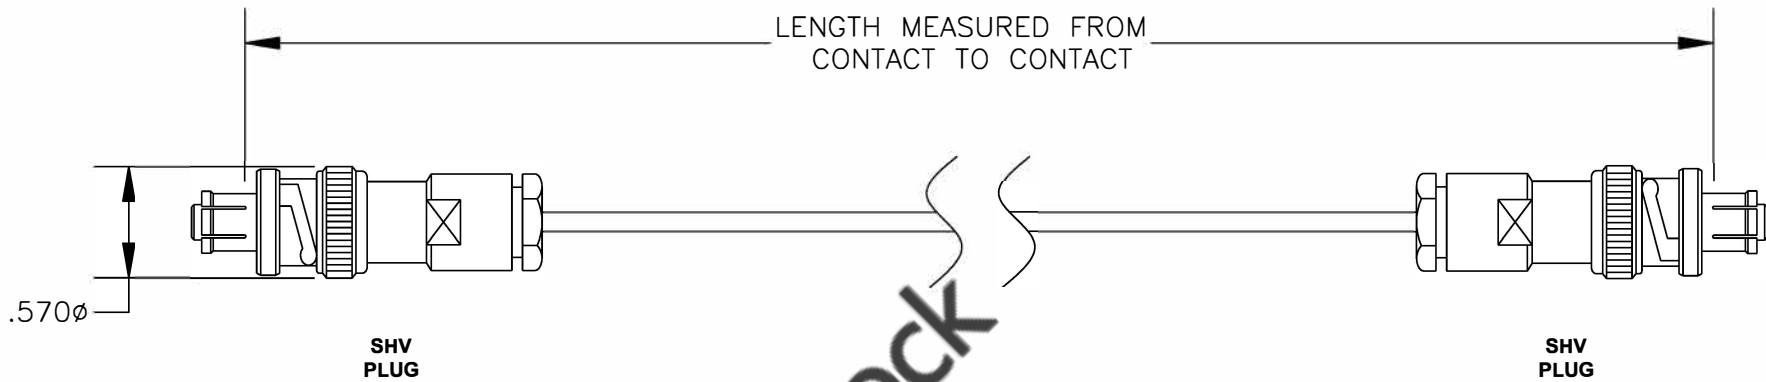

COMPONENTS	IMPEDANCE
SHV PLUG	50 OHM
SHV PLUG	50 OHM

Standard Lengths	
-12	12"
-24	24"
-36	36"
-48	48"
-60	60"
-XXX	Custom Length in inches

RoHS  
Compliance  
Certified

 <b>8TH FLOOR, BUILDING 1, YONGFU SCIENCE AND TECHNOLOGY CENTER INDUSTRIAL PARK, NANZHA DISTRICT 5, HUMEN, 523900, DONGGUAN, GUANGDONG, CHINA</b> WEBSITE: <a href="http://www.ebeestock.com">www.ebeestock.com</a> EMAIL: <a href="mailto:sales@ebeestock.com">sales@ebeestock.com</a>	
<h1>ET30135</h1>	DES. CABLE ASSEMBLY, RG316/U, SHV PLUG TO SHV PLUG (LEAD FREE)
REV. A <b>FSCM NO. 53919</b>	CAD FILE 020108    SCALE N/A    SIZE A 147

**NOTES:**

1. UNLESS OTHERWISE SPECIFIED ALL DIMENSIONS ARE NOMINAL.
2. ALL SPECIFICATIONS ARE SUBJECT TO CHANGE WITHOUT NOTICE AT ANY TIME.
3. DIMENSIONS ARE IN INCHES.
4. LENGTH TOLERANCE IS  $\pm 1.5\%$  OR  $\pm 3/8"$ , WHICHEVER IS GREATER.