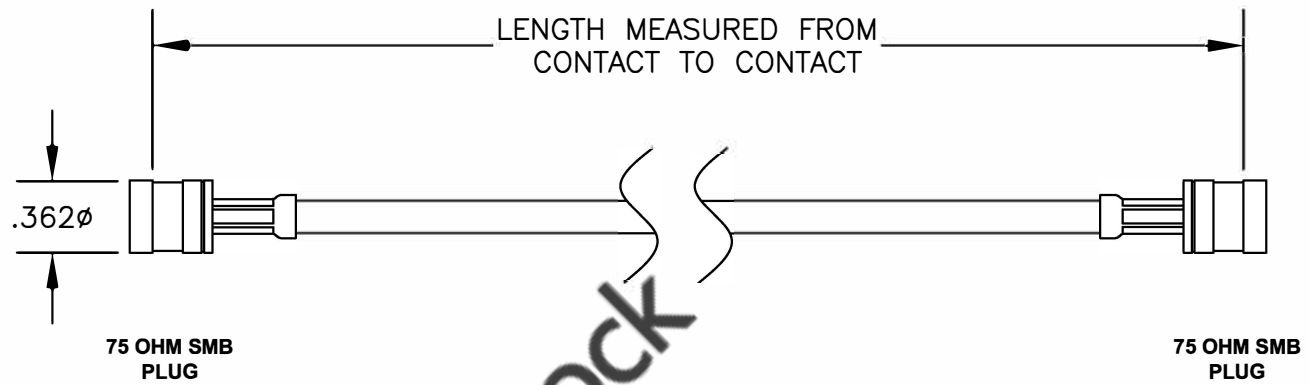

COMPONENTS	IMPEDANCE
SMB PLUG	75 OHM
SMR PLUG	75 OHM
PE-B150	75 OHM

Standard Lengths	
-12	12"
-24	24"
-36	36"
-48	48"
-60	60"
-XXX	Custom Length in Inches

		8TH FLOOR, BUILDING 1, YONGFU SCIENCE AND TECHNOLOGY CENTER INDUSTRIAL PARK, NANZHA DISTRICT 5, HUMEN, 523900, DONGGUAN, GUANGDONG, CHINA			
<b>ebeestock</b>		WEBSITE: <a href="http://www.ebeestock.com">www.ebeestock.com</a> EMAIL: <a href="mailto:sales@ebeestock.com">sales@ebeestock.com</a>			
<b>ET30235</b>		DES. CABLE ASSEMBLY, PE-B150, 75 OHM SMB PLUG TO 75 OHM SMB PLUG			
REV. A	FSCM NO. 53919	CAD FILE	050409	SCALE N/A	SIZE A 147
<b>NOTES:</b> 1. UNLESS OTHERWISE SPECIFIED ALL DIMENSIONS ARE NOMINAL. 2. ALL SPECIFICATIONS ARE SUBJECT TO CHANGE WITHOUT NOTICE AT ANY TIME. 3. DIMENSIONS ARE IN INCHES. 4. LENGTH TOLERANCE IS ± 1.5% OR 3/8", WHICHEVER IS GREATER.					