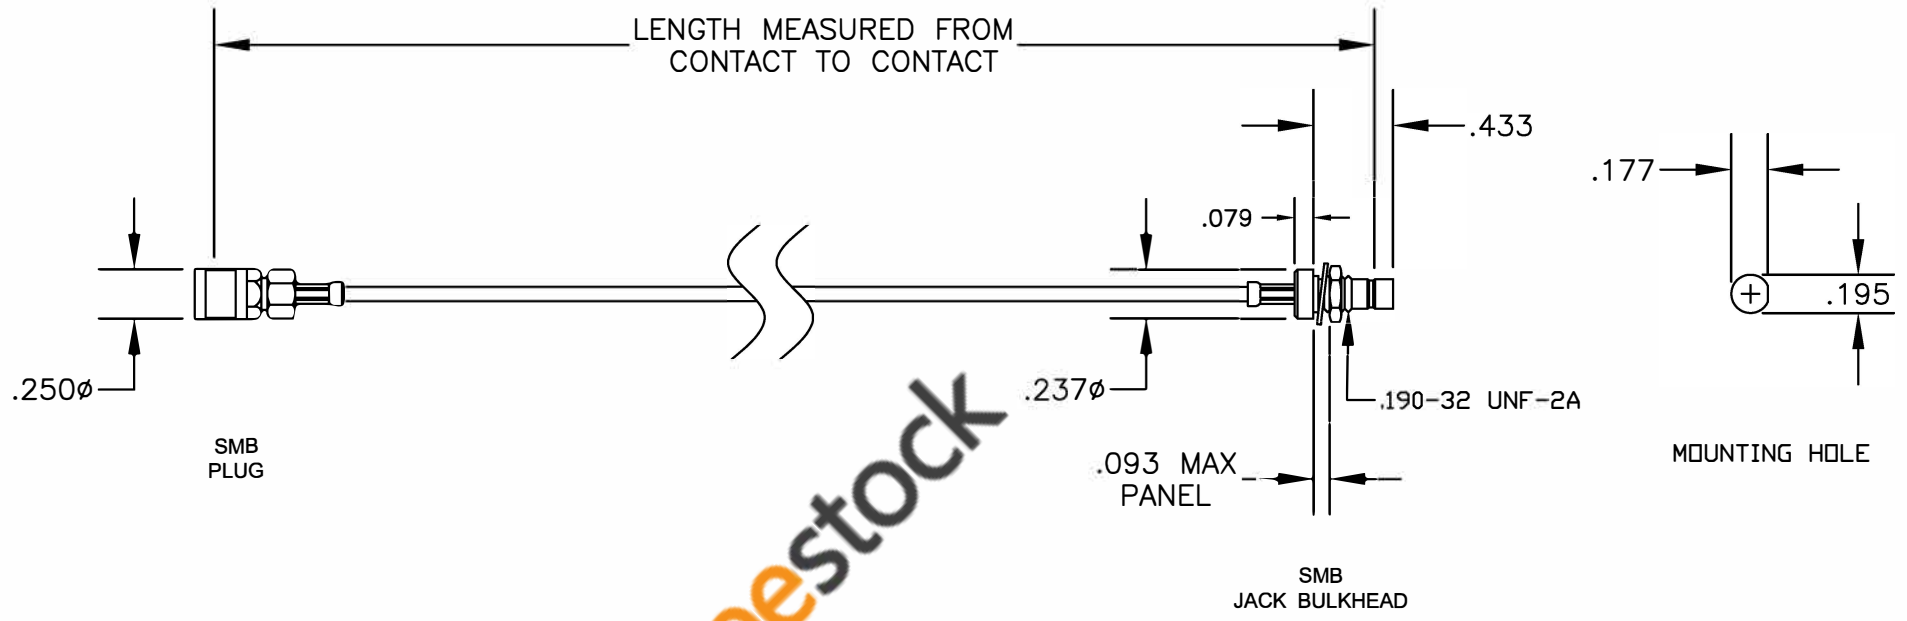

COMPONENTS	IMPEDANCE
SMB PLUG	50 OHM
SMB JACK BULKHEAD	50 OHM

Standard Lengths	
-12	12"
-24	24"
-36	36"
-48	48"
-60	60"
-xxx	Custom Length in inches

3TH FLOOR, BUILDING 1, YONGFU SCIENCE AND TECHNOLOGY CENTER INDUSTRIAL PARK, NANZHA DISTRICT 5, HUMEN, 523900, DONGGUAN, GUANGDONG, CHINA
 WEBSITE: www.ebeestock.com
 EMAIL: sales@ebeestock.com

ET30247

DES. CABLE ASSEMBLY, RG196AJU, SMB PLUG TO SMB JACK BULKHEAD

SIZE A	FSCM NO. 53919	CAD FILE 021207	SCALE N/A	127
--------	----------------	-----------------	-----------	-----

- NOTES:**
- UNLESS OTHERWISE SPECIFIED ALL DIMENSIONS ARE NOMINAL.
 - ALL SPECIFICATIONS ARE SUBJECT TO CHANGE WITHOUT NOTICE AT ANY TIME.
 - DIMENSIONS ARE IN INCHES.
 - LENGTH TOLERANCE IS $\pm 1.5\%$ OR $\pm 3/8"$, WHICHEVER IS GREATER.