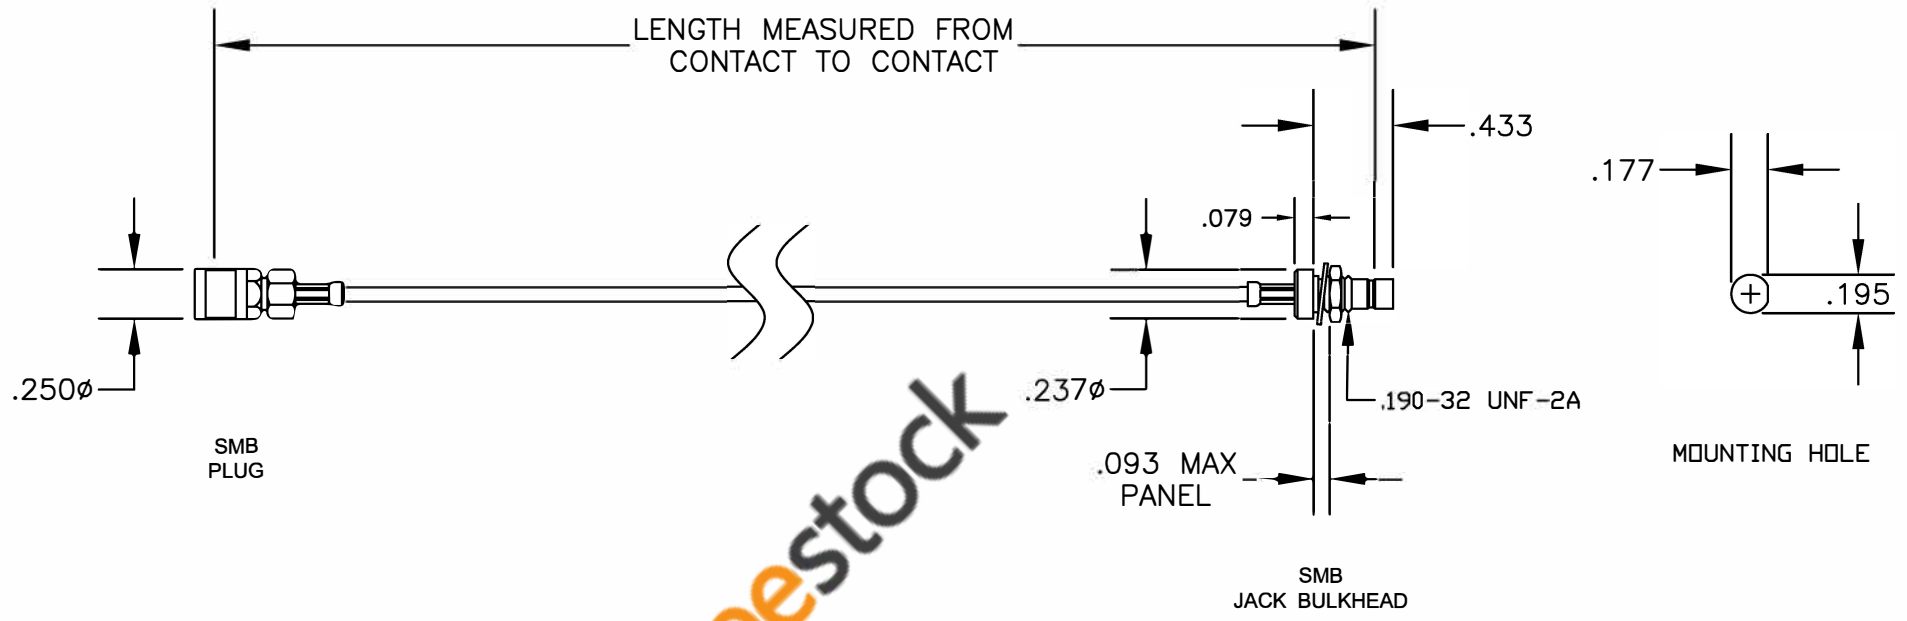

COMPONENTS	IMPEDANCE
SMB PLUG	50 OHM
SMB JACK BULKHEAD	50 OHM

Standard Lengths	
-12	12"
-24	24"
-36	36"
-48	48"
-60	60"
-xxx	Custom Length in inches

ebeestock 8TH FLOOR, BUILDING 1, YONGFU SCIENCE AND TECHNOLOGY CENTER INDUSTRIAL PARK, NANZHA DISTRICT 5, HUMEN, 523900, DONGGUAN, GUANGDONG, CHINA
 WEBSITE: www.ebeestock.com
 EMAIL: sales@ebeestock.com

ET30248 DES. CABLE ASSEMBLY, RG196AJU, SMB PLUG TO SMB JACK BULKHEAD

SIZE A	FSCM NO. 53919	CAD FILE 021207	SCALE N/A	127
--------	----------------	-----------------	-----------	-----

NOTES:
 1. UNLESS OTHERWISE SPECIFIED ALL DIMENSIONS ARE NOMINAL.
 2. ALL SPECIFICATIONS ARE SUBJECT TO CHANGE WITHOUT NOTICE AT ANY TIME.
 3. DIMENSIONS ARE IN INCHES.
 4. LENGTH TOLERANCE IS ± 1.5% OR ±3/8", WHICHEVER IS GREATER.