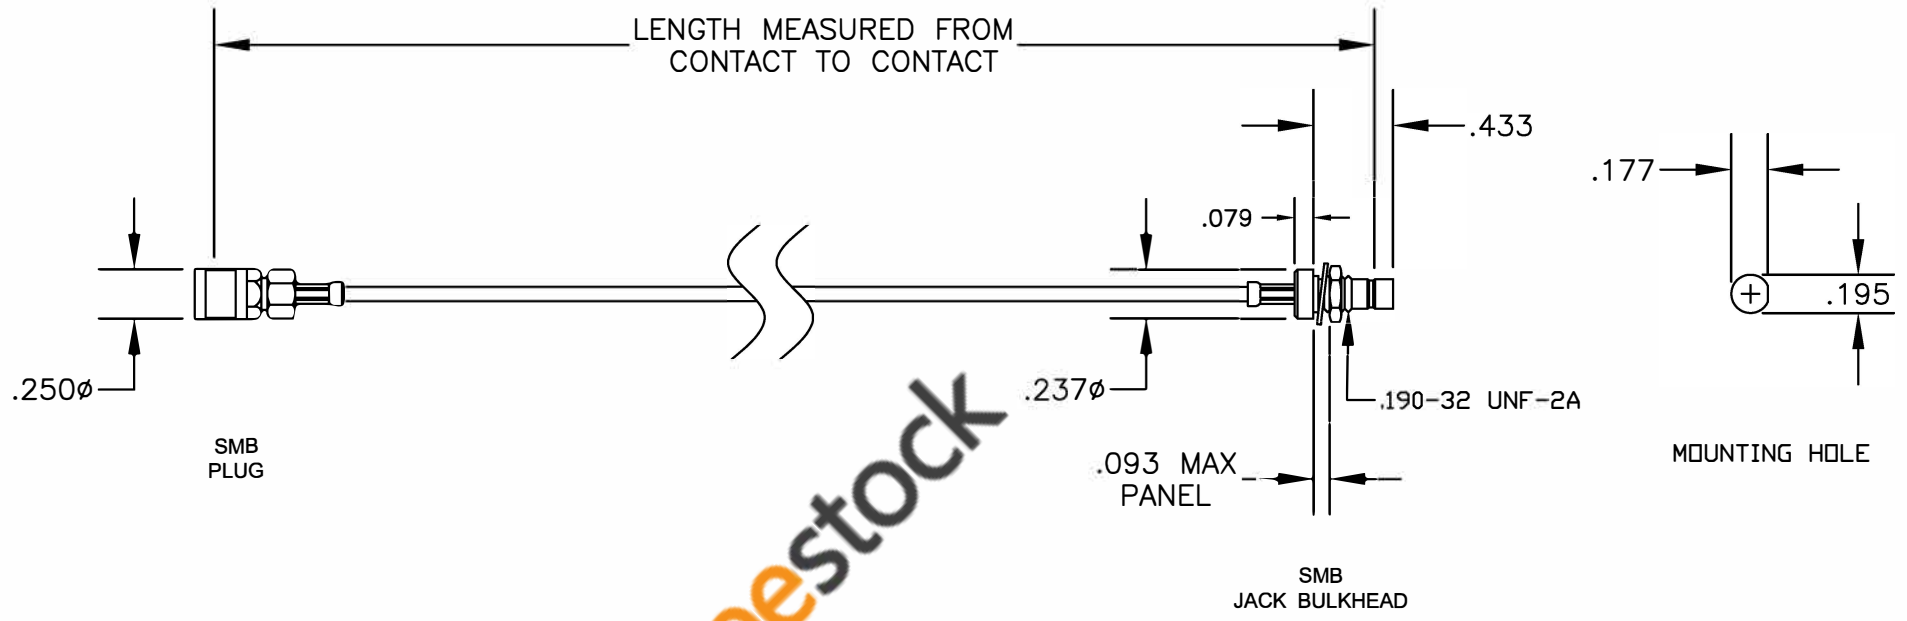

COMPONENTS	IMPEDANCE
SMB PLUG	50 OHM
SMB JACK BULKHEAD	50 OHM

Standard Lengths	
-12	12"
-24	24"
-36	36"
-48	48"
-60	60"
-xxx	Custom Length in inches

	8TH FLOOR, BUILDING 1, YONGFU SCIENCE AND TECHNOLOGY CENTER INDUSTRIAL PARK, NANZHA DISTRICT 5, HUMEN, 523900, DONGGUAN, GUANGDONG, CHINA			
	WEBSITE: <a href="http://www.ebeeestock.com">www.ebeeestock.com</a> EMAIL: <a href="mailto:sales@ebeeestock.com">sales@ebeeestock.com</a>			
<b>ET30251</b>		DES. CABLE ASSEMBLY, RG196AJU, SMB PLUG TO SMB JACK BULKHEAD		
SIZE A	<b>FSCM NO. 53919</b>	CAD FILE 021207	SCALE N/A	127

- NOTES:**
- UNLESS OTHERWISE SPECIFIED ALL DIMENSIONS ARE NOMINAL.
  - ALL SPECIFICATIONS ARE SUBJECT TO CHANGE WITHOUT NOTICE AT ANY TIME.
  - DIMENSIONS ARE IN INCHES.
  - LENGTH TOLERANCE IS ± 1.5% OR ±3/8", WHICHEVER IS GREATER.