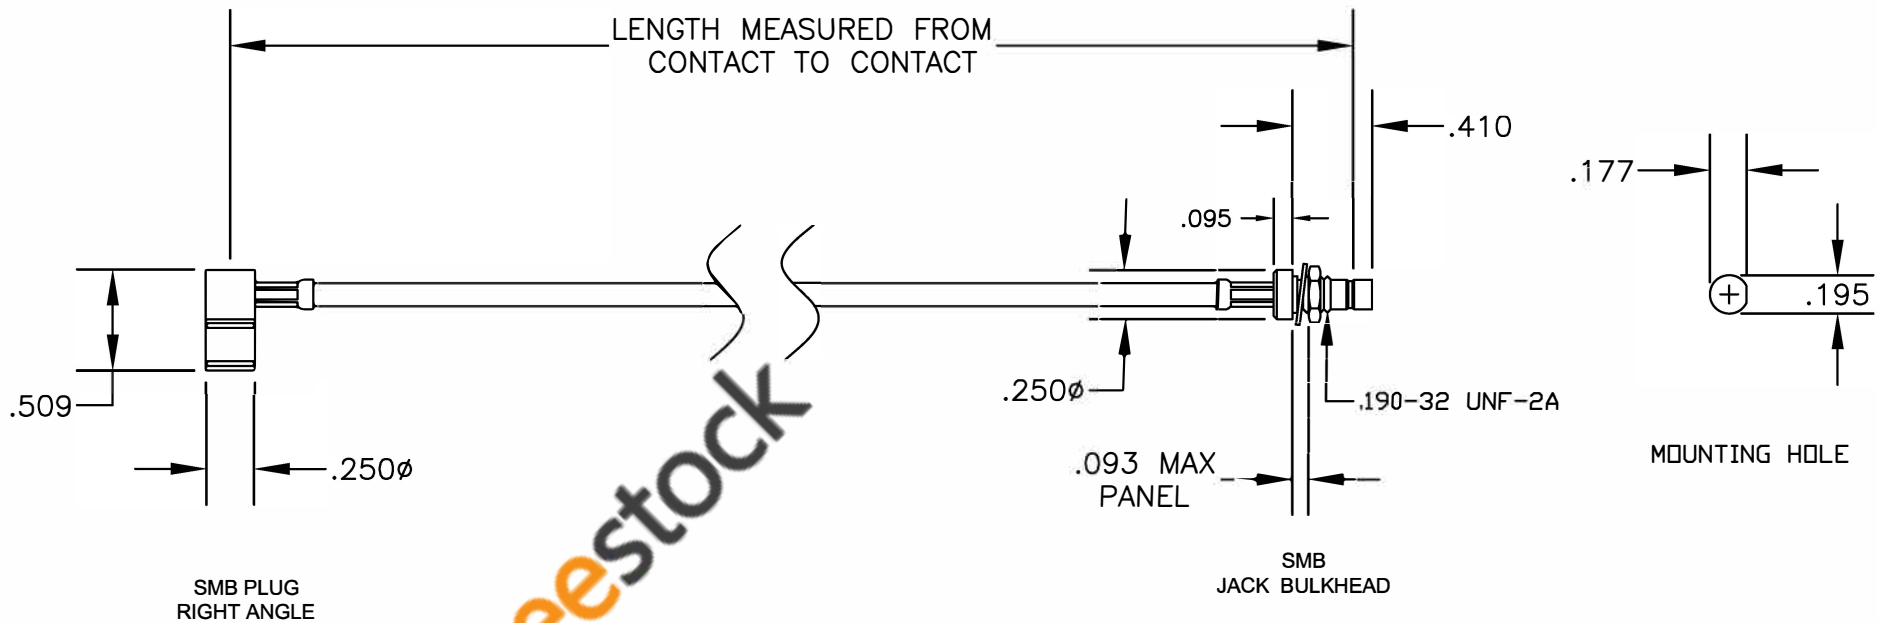

COMPONENTS	IMPEDANCE
SMB PLUG RIGHT ANGLE	50 OHM
SMB JACK BULKHEAD	50 OHM

Standard Lengths	
-12	12"
-24	24"
-36	36"
-48	48"
-60	60"
-XXX	Custom Length in inches

8TH FLOOR, BUILDING 1, YONGFU SCIENCE AND TECHNOLOGY CENTER INDUSTRIAL PARK, NANZHA DISTRICT 5, HUMEN, 523900, DONGGUAN, GUANGDONG, CHINA
 WEBSITE: www.ebeestock.com
 EMAIL: sales@ebeestock.com

ET30332

DES. CABLE ASSEMBLY, RG316-DS, SMB PLUG RIGHT ANGLE TO SMB JACK BULKHEAD

SIZE A	FSCM NO. 53919	CAD FILE 061807	SCALE N/A	127
--------	----------------	-----------------	-----------	-----

- NOTES:**
- UNLESS OTHERWISE SPECIFIED ALL DIMENSIONS ARE NOMINAL.
 - ALL SPECIFICATIONS ARE SUBJECT TO CHANGE WITHOUT NOTICE AT ANY TIME.
 - DIMENSIONS ARE IN INCHES.
 - LENGTH TOLERANCE IS $\pm 1.5\%$ OR $\pm 3/8"$, WHICHEVER IS GREATER.