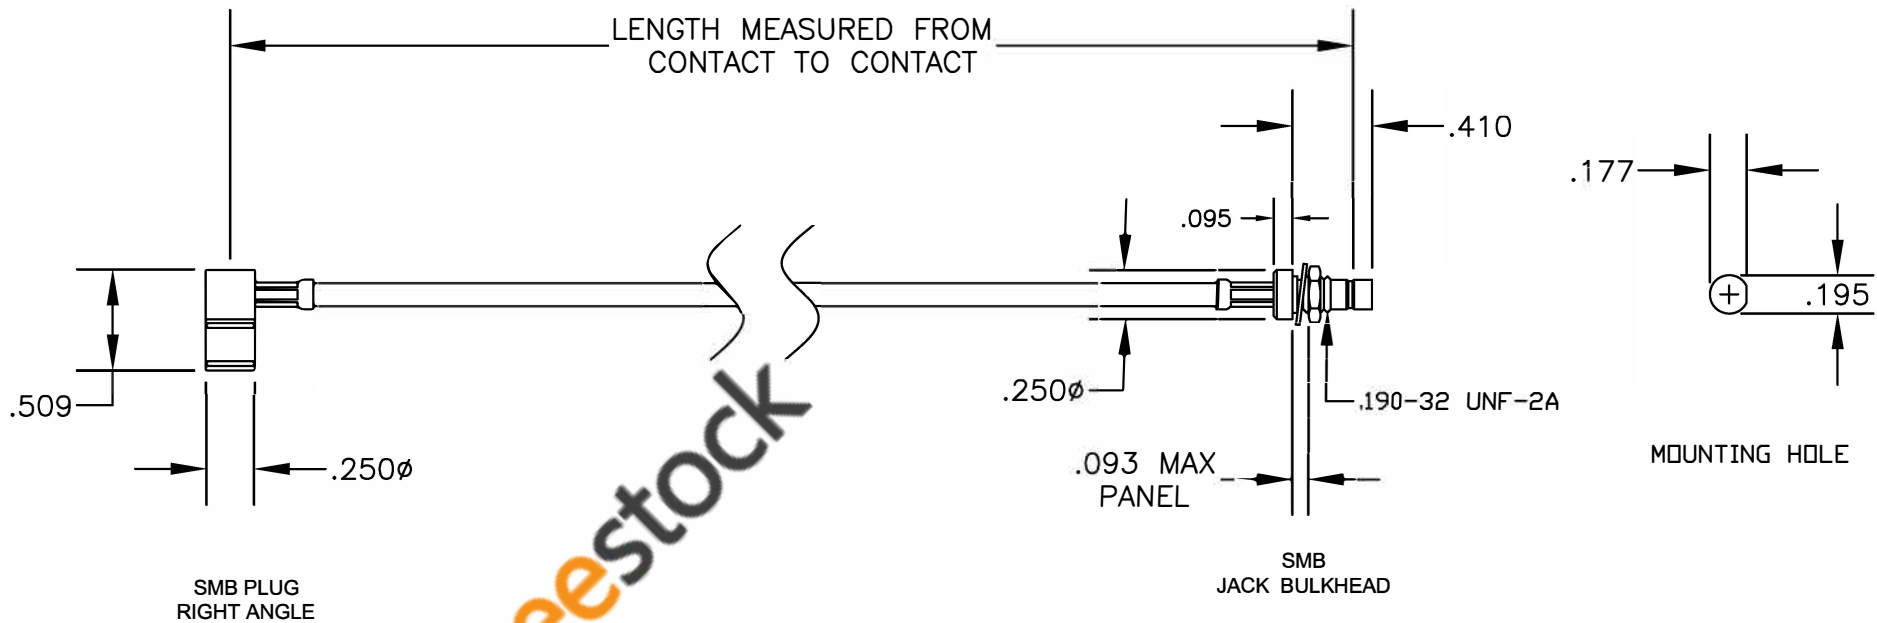

COMPONENTS	IMPEDANCE
SMB PLUG RIGHT ANGLE	50 OHM
SMB JACK BULKHEAD	50 OHM

Standard Lengths	
-12	12"
-24	24"
-36	36"
-48	48"
-60	60"
-XXX	Custom Length in inches

8TH FLOOR, BUILDING 1, YONGFU SCIENCE AND TECHNOLOGY CENTER INDUSTRIAL PARK, NANZHA DISTRICT 5, HUMEN, 523900, DONGGUAN, GUANGDONG, CHINA
 WEBSITE: www.ebeestock.com
 EMAIL: sales@ebeestock.com

ET30334

DES. CABLE ASSEMBLY, RG316-DS, SMB PLUG RIGHT ANGLE TO SMB JACK BULKHEAD

SIZE A	FSCM NO. 53919	CAD FILE 061807	SCALE N/A	127
--------	----------------	-----------------	-----------	-----

- NOTES:**
- UNLESS OTHERWISE SPECIFIED ALL DIMENSIONS ARE NOMINAL.
 - ALL SPECIFICATIONS ARE SUBJECT TO CHANGE WITHOUT NOTICE AT ANY TIME.
 - DIMENSIONS ARE IN INCHES.
 - LENGTH TOLERANCE IS $\pm 1.5\%$ OR $\pm 3/8"$, WHICHEVER IS GREATER.