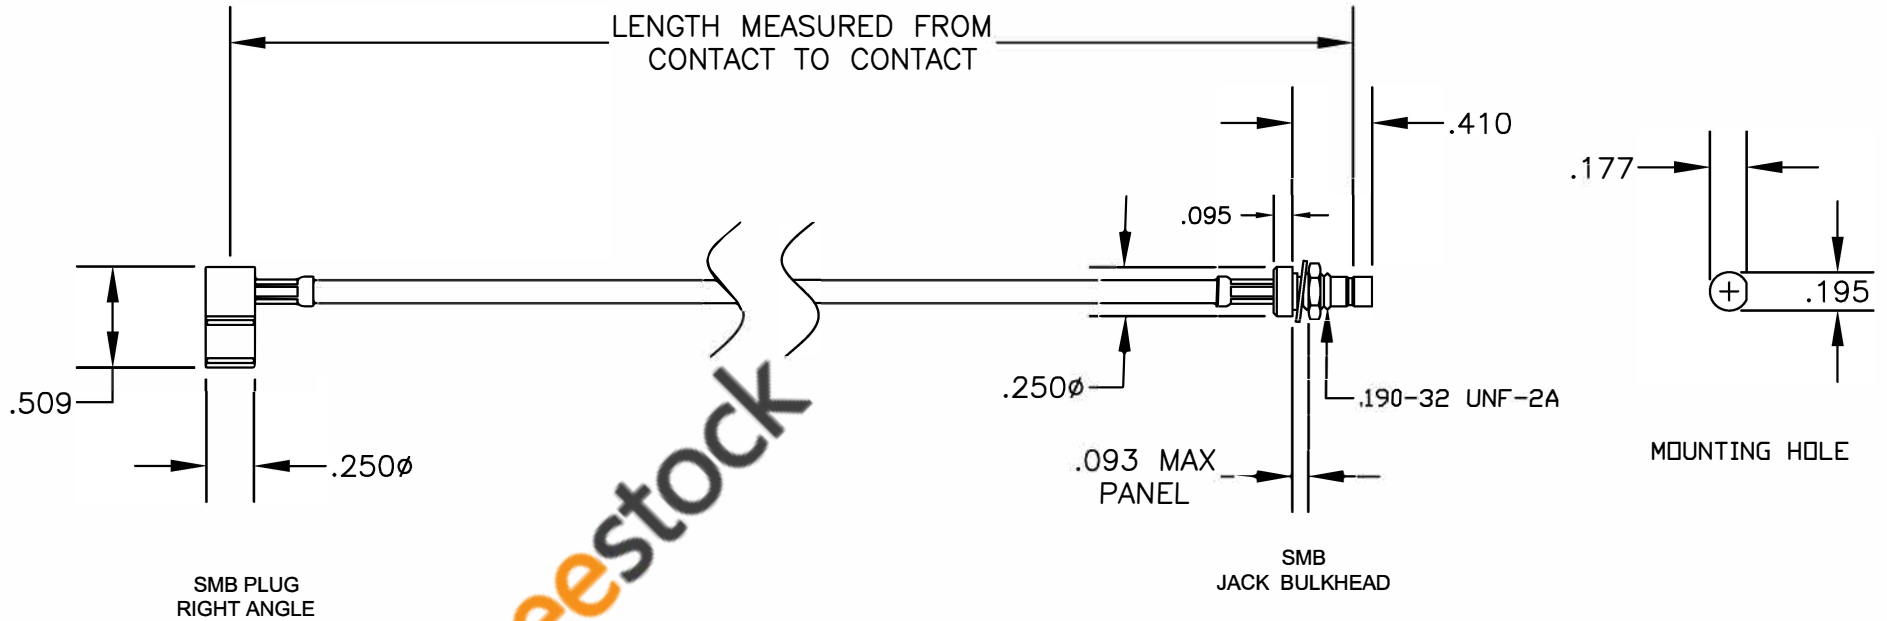

COMPONENTS	IMPEDANCE
SMB PLUG RIGHT ANGLE	50 OHM
SMB JACK BULKHEAD	50 OHM

Standard Lengths	
-12	12"
-24	24"
-36	36"
-48	48"
-60	60"
-XXX	Custom Length in inches

**8TH FLOOR, BUILDING 1, YONGFU SCIENCE AND TECHNOLOGY CENTER INDUSTRIAL PARK, NANZHA DISTRICT 5, HUMEN, 523900, DONGGUAN, GUANGDONG, CHINA**  
 WEBSITE: [www.ebeestock.com](http://www.ebeestock.com)  
 EMAIL: [sales@ebeestock.com](mailto:sales@ebeestock.com)

<b>ET30336</b>		DES. CABLE ASSEMBLY, RG316-DS, SMB PLUG RIGHT ANGLE TO SMB JACK BULKHEAD			
SIZE A	FSCM NO. 53919	CAD FILE 061807	SCALE N/A		127

- NOTES:**
- UNLESS OTHERWISE SPECIFIED ALL DIMENSIONS ARE NOMINAL.
  - ALL SPECIFICATIONS ARE SUBJECT TO CHANGE WITHOUT NOTICE AT ANY TIME.
  - DIMENSIONS ARE IN INCHES.
  - LENGTH TOLERANCE IS  $\pm 1.5\%$  OR  $\pm 3/8"$ , WHICHEVER IS GREATER.