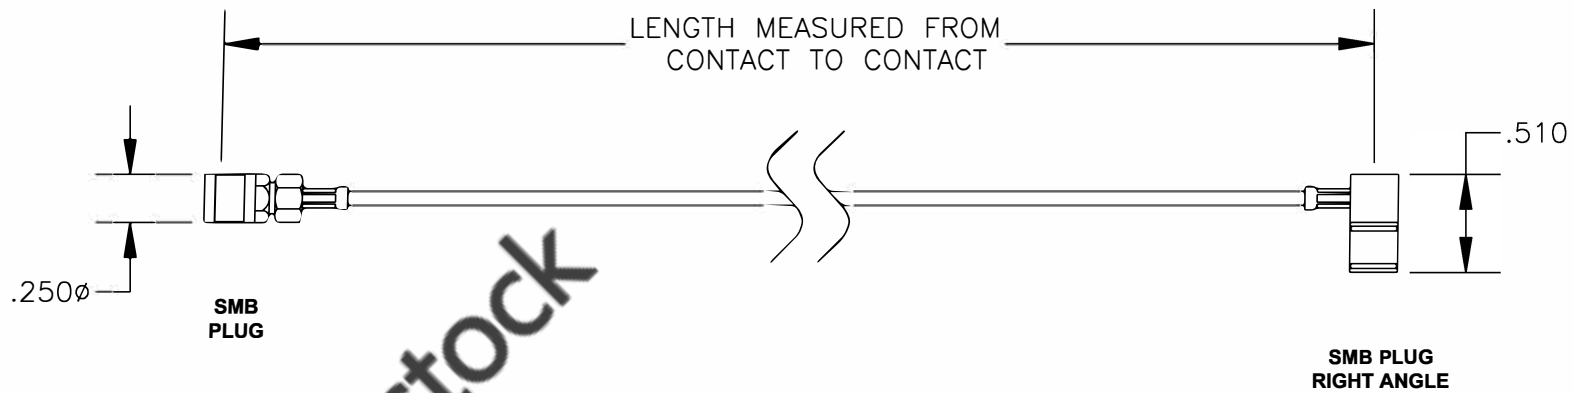

COMPONENTS	IMPEDANCE
SMB PLUG	50 OHM
SMB PLUG RIGHT ANGLE	50 OHM

Standard Lengths	
-12	12"
-24	24"
-36	36"
-48	48"
-60	60"
-XXX	Custom Length in inches

	8TH FLOOR, BUILDING 1, YONGFU SCIENCE AND TECHNOLOGY CENTER INDUSTRIAL PARK, NANZHA DISTRICT 5, HUMEN, 523900, DONGGUAN, GUANGDONG, CHINA		
	WEBSITE: <a href="http://www.ebeestock.com">www.ebeestock.com</a> EMAIL: <a href="mailto:sales@ebeestock.com">sales@ebeestock.com</a>		
<h1>ET30357</h1>		DES. CABLE ASSEMBLY, RG178B/U, SMB PLUG TO SMB PLUG RIGHT ANGLE	
REV. A	FSCM NO. 53919	CAD FILE 012208	SCALE N/A SIZE A 147

- NOTES:**
- UNLESS OTHERWISE SPECIFIED ALL DIMENSIONS ARE NOMINAL.
  - ALL SPECIFICATIONS ARE SUBJECT TO CHANGE WITHOUT NOTICE AT ANY TIME.
  - DIMENSIONS ARE IN INCHES.
  - LENGTH TOLERANCE IS  $\pm 1.5\%$  OR  $\pm 3/8"$ , WHICHEVER IS GREATER.