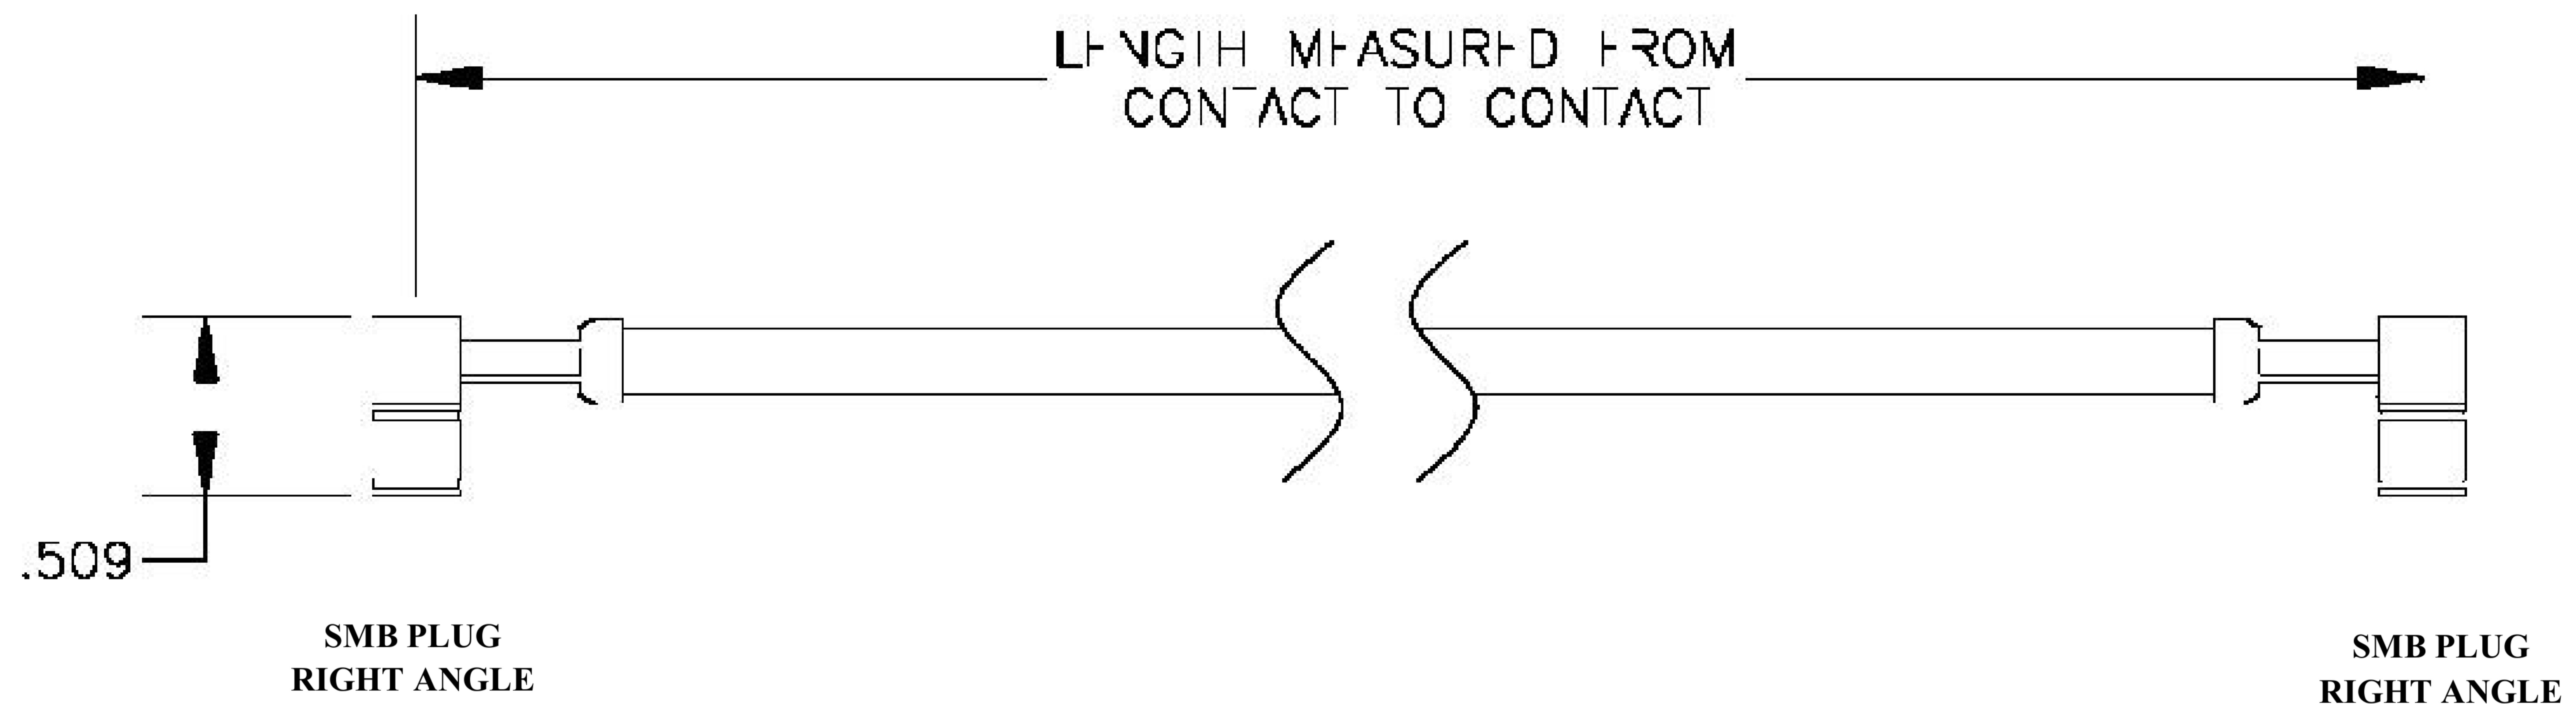

COMPONENTS	IMPEDANCE
SMB PLUG RIGHT ANGLE	50 OHM
SMB PLUG RIGHT ANGLE	50 OHM
RG142B/U	50 OHM

Standard Lengths	
■12	12"
-24	24 ^H
-36	36"
■48	48"
-60	60"
■XXX	Custom Length in inches

8th Floor, Building 1, Yongfu Science and Technology Center Industrial Park, Nanzha District 5, Humen, 523900, Dongguan, Guangdong, China.

Website: www.ebeestock.com

Email: sales@ebeestock.com

COAXIAL & FIBER OPTICS

DWG TITLE	ET30416	DES_	smb-plug-right-angle-to-smb-plug-right-angle-cable-12-inch-length-using-rg142-coax-rohs-0030415
SIZE A FSCM NO. 53919 CAD FILE 073102 SCALE N/A		127	