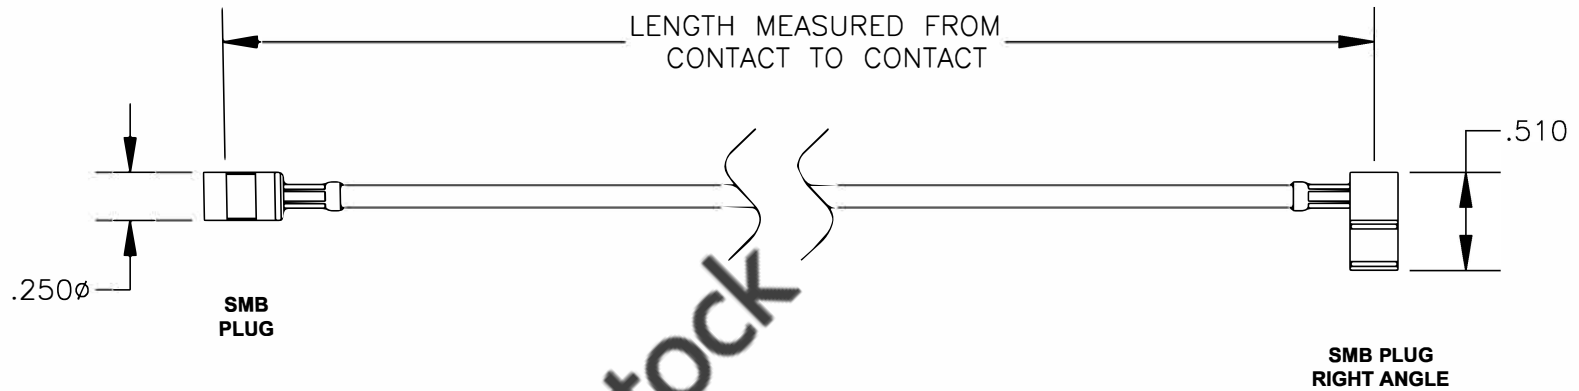

COMPONENTS	IMPEDANCE
SMB PLUG	50 OHM
SMB PLUG RIGHT ANGLE	50 OHM

Standard Lengths	
-12	12"
-24	24"
-36	36"
-48	48"
-60	60"
-XXX	Custom Length in inches

ebeestock

 8TH FLOOR, BUILDING 1, YONGFU SCIENCE AND TECHNOLOGY CENTER INDUSTRIAL PARK, NANZHA DISTRICT 5, HUMEN, 523900, DONGGUAN, GUANGDONG, CHINA  
 WEBSITE: [www.ebeestock.com](http://www.ebeestock.com)  
 EMAIL: [sales@ebeestock.com](mailto:sales@ebeestock.com)

<b>ET30460</b>		DES. CABLE ASSEMBLY, RG316/U, SMB PLUG TO SMB PLUG RIGHT ANGLE	
----------------	--	--	--

REV. A	FSCM NO. 53919	CAD FILE 012408	SCALE N/A	SIZE A	147
--------	----------------	-----------------	-----------	--------	-----

- NOTES:
- UNLESS OTHERWISE SPECIFIED ALL DIMENSIONS ARE NOMINAL.
  - ALL SPECIFICATIONS ARE SUBJECT TO CHANGE WITHOUT NOTICE AT ANY TIME.
  - DIMENSIONS ARE IN INCHES.
  - LENGTH TOLERANCE IS  $\pm 1.5\%$  OR  $\pm 3/8"$ , WHICHEVER IS GREATER.