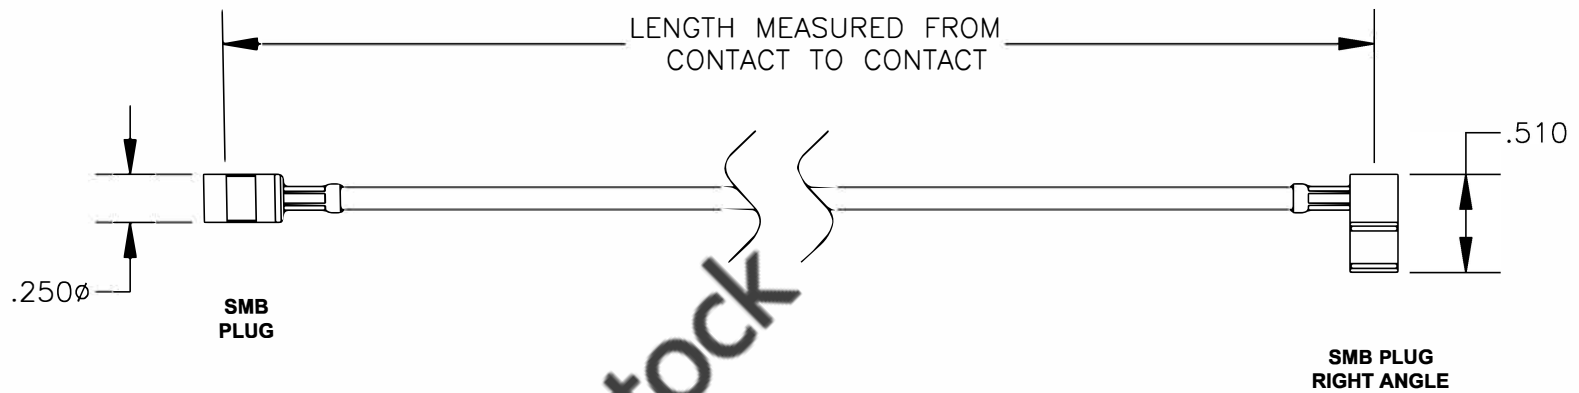

COMPONENTS	IMPEDANCE
SMB PLUG	50 OHM
SMB PLUG RIGHT ANGLE	50 OHM

Standard Lengths	
-12	12"
-24	24"
-36	36"
-48	48"
-60	60"
-XXX	Custom Length in inches

ebeestock

RoHS  
Compliance  
Certified

		8TH FLOOR, BUILDING 1, YONGFU SCIENCE AND TECHNOLOGY CENTER INDUSTRIAL PARK, NANZHA DISTRICT 5, HUMEN, 523900, DONGGUAN, GUANGDONG, CHINA	
WEBSITE: <a href="http://www.ebeestock.com">www.ebeestock.com</a> EMAIL: <a href="mailto:sales@ebeestock.com">sales@ebeestock.com</a>		<b>ET30464</b>	
DES.	CABLE ASSEMBLY, RG316/U, SMB PLUG TO SMB PLUG RIGHT ANGLE (LEAD FREE)		
REV. A	FSCM NO. 53919	CAD FILE 012408	SCALE N/A SIZE A 147

- NOTES:
1. UNLESS OTHERWISE SPECIFIED ALL DIMENSIONS ARE NOMINAL.
  2. ALL SPECIFICATIONS ARE SUBJECT TO CHANGE WITHOUT NOTICE AT ANY TIME.
  3. DIMENSIONS ARE IN INCHES.
  4. LENGTH TOLERANCE IS  $\pm 1.5\%$  OR  $\pm 3/8"$ , WHICHEVER IS GREATER.