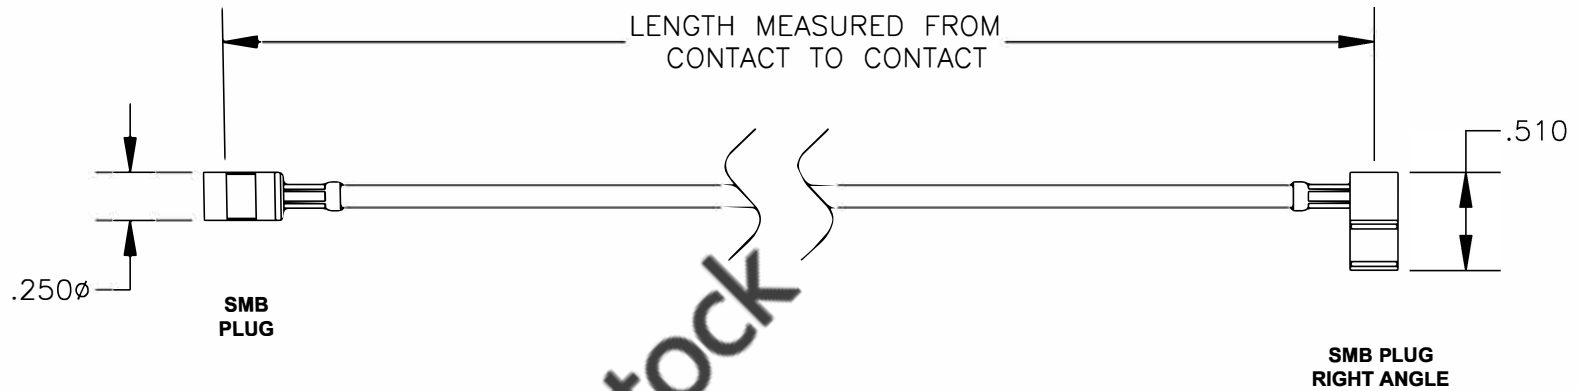

COMPONENTS	IMPEDANCE
SMB PLUG	50 OHM
SMB PLUG RIGHT ANGLE	50 OHM

Standard Lengths	
-12	12"
-24	24"
-36	36"
-48	48"
-60	60"
-XXX	Custom Length in inches

ebeestock

RoHS  
Compliance  
Certified

		8TH FLOOR, BUILDING 1, YONGFU SCIENCE AND TECHNOLOGY CENTER INDUSTRIAL PARK, NANZHA DISTRICT 5, HUMEN, 523900, DONGGUAN, GUANGDONG, CHINA	
WEBSITE: <a href="http://www.ebeestock.com">www.ebeestock.com</a> EMAIL: <a href="mailto:sales@ebeestock.com">sales@ebeestock.com</a>		<b>ET30466</b>	
DES.	CABLE ASSEMBLY, RG316/U, SMB PLUG TO SMB PLUG RIGHT ANGLE (LEAD FREE)		
REV. A	FSCM NO. 53919	CAD FILE 012408	SCALE N/A SIZE A 147

- NOTES:
1. UNLESS OTHERWISE SPECIFIED ALL DIMENSIONS ARE NOMINAL.
  2. ALL SPECIFICATIONS ARE SUBJECT TO CHANGE WITHOUT NOTICE AT ANY TIME.
  3. DIMENSIONS ARE IN INCHES.
  4. LENGTH TOLERANCE IS  $\pm 1.5\%$  OR  $\pm 3/8"$ , WHICHEVER IS GREATER.