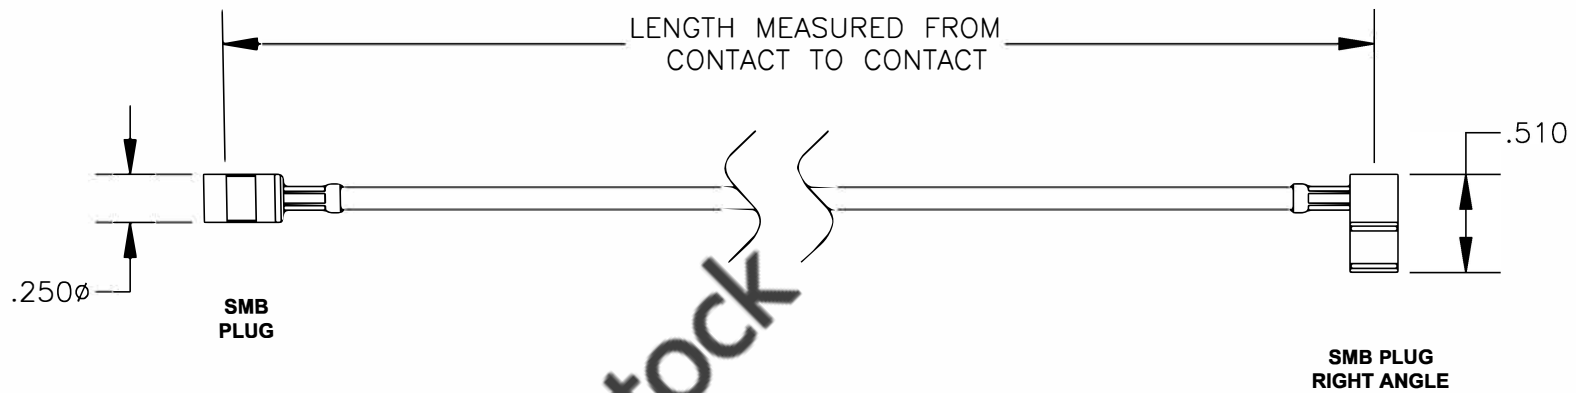

COMPONENTS	IMPEDANCE
SMB PLUG	50 OHM
SMB PLUG RIGHT ANGLE	50 OHM

Standard Lengths	
-12	12"
-24	24"
-36	36"
-48	48"
-60	60"
-XXX	Custom Length in inches

ebeestock

RoHS  
Compliance  
Certified

		8TH FLOOR, BUILDING 1, YONGFU SCIENCE AND TECHNOLOGY CENTER INDUSTRIAL PARK, NANZHA DISTRICT 5, HUMEN, 523900, DONGGUAN, GUANGDONG, CHINA	
WEBSITE: <a href="http://www.ebeestock.com">www.ebeestock.com</a> EMAIL: <a href="mailto:sales@ebeestock.com">sales@ebeestock.com</a>		<b>ET30467</b>	
DES.	CABLE ASSEMBLY, RG316/U, SMB PLUG TO SMB PLUG RIGHT ANGLE (LEAD FREE)		
REV. A	FSCM NO. 53919	CAD FILE 012408	SCALE N/A SIZE A 147

- NOTES:
1. UNLESS OTHERWISE SPECIFIED ALL DIMENSIONS ARE NOMINAL.
  2. ALL SPECIFICATIONS ARE SUBJECT TO CHANGE WITHOUT NOTICE AT ANY TIME.
  3. DIMENSIONS ARE IN INCHES.
  4. LENGTH TOLERANCE IS  $\pm 1.5\%$  OR  $\pm 3/8"$ , WHICHEVER IS GREATER.