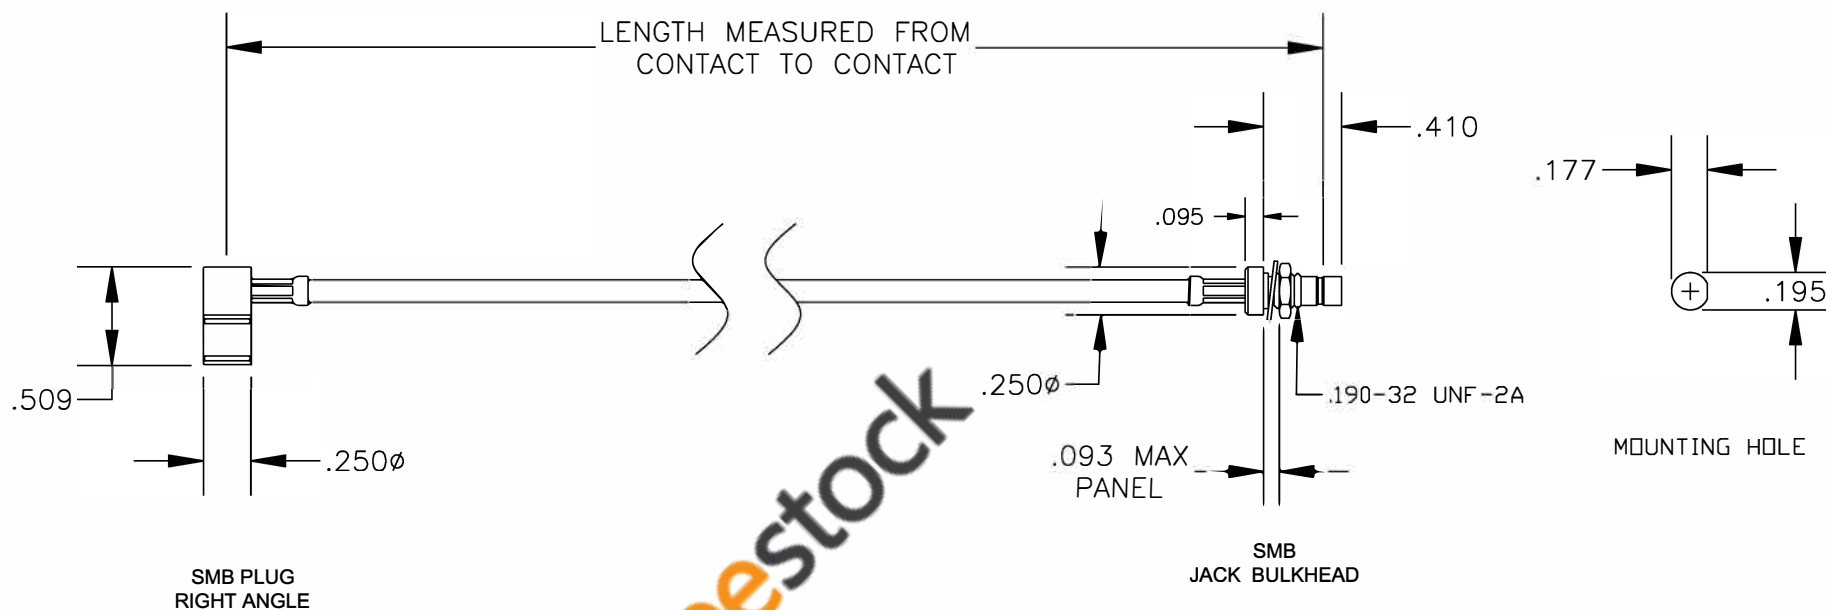

COMPONENTS	IMPEDANCE
SMB PLUG RIGHT ANGLE	50 OHM
SMB JACK BULKHEAD	50 OHM

Standard Lengths	
-12	12"
-24	24"
-36	36"
-48	48"
-60	60"
-XXX	Custom Length in inches

8TH FLOOR, BUILDING 1, YONGFU SCIENCE AND TECHNOLOGY CENTER INDUSTRIAL PARK, NANZHA DISTRICT 5, HUMEN, 523900, DONGGUAN, GUANGDONG, CHINA
 WEBSITE: www.ebeestock.com
 EMAIL: sales@ebeestock.com

ET30481		DES. CABLE ASSEMBLY, RG316/U, SMB PLUG RIGHT ANGLE TO SMB JACK BULKHEAD	
----------------	--	---	--

REV. A	FSCM NO. 53919	CAD FILE 012408	SCALE N/A	SIZE A	147
--------	-----------------------	-----------------	-----------	--------	-----

- NOTES:**
- UNLESS OTHERWISE SPECIFIED ALL DIMENSIONS ARE NOMINAL.
 - ALL SPECIFICATIONS ARE SUBJECT TO CHANGE WITHOUT NOTICE AT ANY TIME.
 - DIMENSIONS ARE IN INCHES.
 - LENGTH TOLERANCE IS $\pm 1.5\%$ OR $\pm 3/8"$, WHICHEVER IS GREATER.