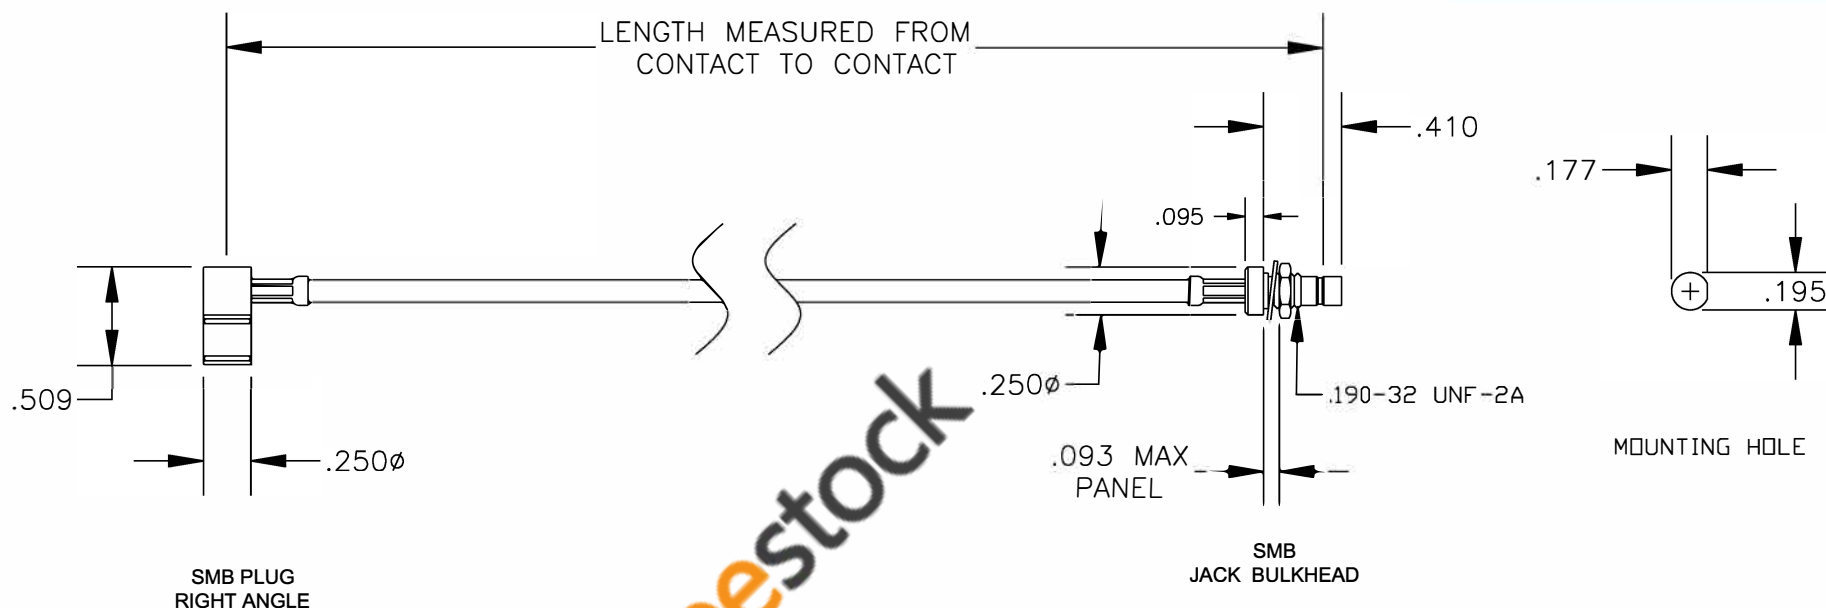

COMPONENTS	IMPEDANCE
SMB PLUG RIGHT ANGLE	50 OHM
SMB JACK BULKHEAD	50 OHM

Standard Lengths	
-12	12"
-24	24"
-36	36"
-48	48"
-60	60"
-XXX	Custom Length in inches

8TH FLOOR, BUILDING 1, YONGFU SCIENCE AND TECHNOLOGY CENTER INDUSTRIAL PARK, NANZHA DISTRICT 5, HUMEN, 523900, DONGGUAN, GUANGDONG, CHINA
 WEBSITE: www.ebeestock.com
 EMAIL: sales@ebeestock.com

ET30482

DES. CABLE ASSEMBLY, RG316/U, SMB PLUG RIGHT ANGLE TO SMB JACK BULKHEAD

REV. A	FSCM NO. 53919	CAD FILE 012408	SCALE N/A	SIZE A	147
--------	----------------	-----------------	-----------	--------	-----

- NOTES:
- UNLESS OTHERWISE SPECIFIED ALL DIMENSIONS ARE NOMINAL.
 - ALL SPECIFICATIONS ARE SUBJECT TO CHANGE WITHOUT NOTICE AT ANY TIME.
 - DIMENSIONS ARE IN INCHES.
 - LENGTH TOLERANCE IS $\pm 1.5\%$ OR $\pm 3/8"$, WHICHEVER IS GREATER.