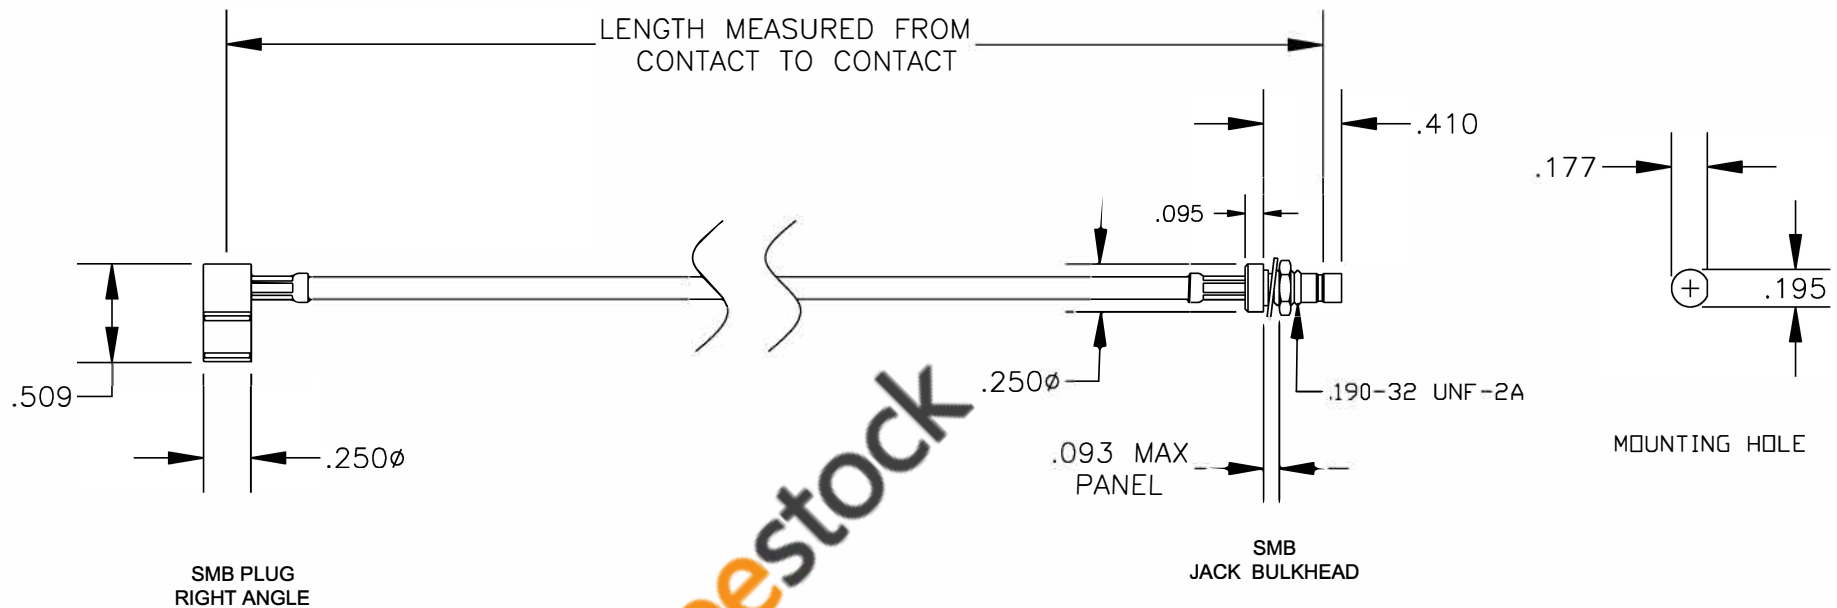

COMPONENTS	IMPEDANCE
SMB PLUG RIGHT ANGLE	50 OHM
SMB JACK BULKHEAD	50 OHM

Standard Lengths	
-12	12"
-24	24"
-36	36"
-48	48"
-60	60"
-XXX	Custom Length in inches

8TH FLOOR, BUILDING 1, YONGFU SCIENCE AND TECHNOLOGY CENTER INDUSTRIAL PARK, NANZHA DISTRICT 5, HUMEN, 523900, DONGGUAN, GUANGDONG, CHINA
 WEBSITE: www.ebeestock.com
 EMAIL: sales@ebeestock.com

ET30483		DES. CABLE ASSEMBLY, RG316/U, SMB PLUG RIGHT ANGLE TO SMB JACK BULKHEAD	
REV. A	FSCM NO. 53919	CAD FILE 012408	SCALE N/A SIZE A 147

- NOTES:**
- UNLESS OTHERWISE SPECIFIED ALL DIMENSIONS ARE NOMINAL.
 - ALL SPECIFICATIONS ARE SUBJECT TO CHANGE WITHOUT NOTICE AT ANY TIME.
 - DIMENSIONS ARE IN INCHES.
 - LENGTH TOLERANCE IS $\pm 1.5\%$ OR $\pm 3/8"$, WHICHEVER IS GREATER.