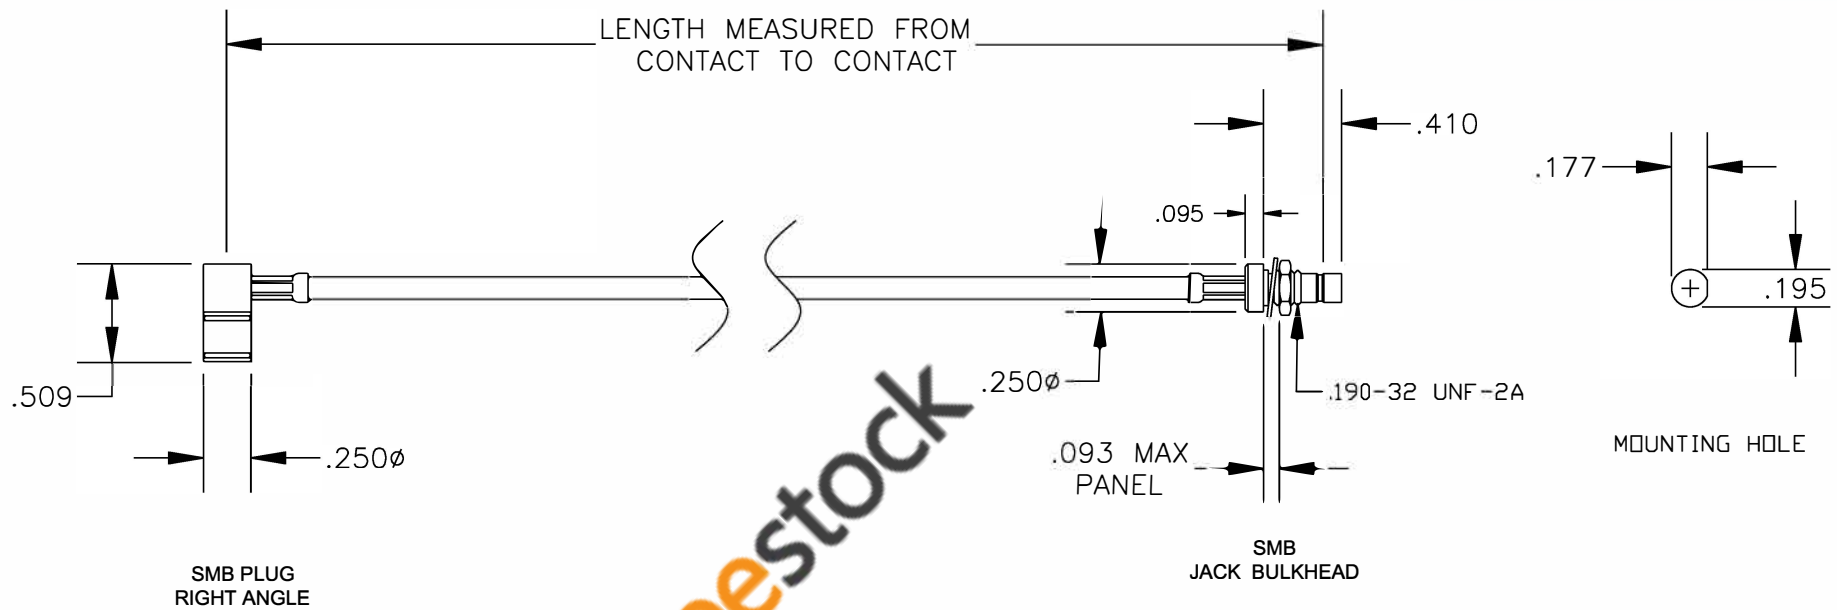

COMPONENTS	IMPEDANCE
SMB PLUG RIGHT ANGLE	50 OHM
SMB JACK BULKHEAD	50 OHM

Standard Lengths	
-12	12"
-24	24"
-36	36"
-48	48"
-60	60"
-XXX	Custom Length in inches

8TH FLOOR, BUILDING 1, YONGFU SCIENCE AND TECHNOLOGY CENTER INDUSTRIAL PARK, NANZHA DISTRICT 5, HUMEN, 523900, DONGGUAN, GUANGDONG, CHINA
 WEBSITE: www.ebeestock.com
 EMAIL: sales@ebeestock.com

ET30484		DES. CABLE ASSEMBLY, RG316/U, SMB PLUG RIGHT ANGLE TO SMB JACK BULKHEAD	
REV. A	FSCM NO. 53919	CAD FILE 012408	SCALE N/A SIZE A 147

- NOTES:**
- UNLESS OTHERWISE SPECIFIED ALL DIMENSIONS ARE NOMINAL.
 - ALL SPECIFICATIONS ARE SUBJECT TO CHANGE WITHOUT NOTICE AT ANY TIME.
 - DIMENSIONS ARE IN INCHES.
 - LENGTH TOLERANCE IS $\pm 1.5\%$ OR $\pm 3/8"$, WHICHEVER IS GREATER.