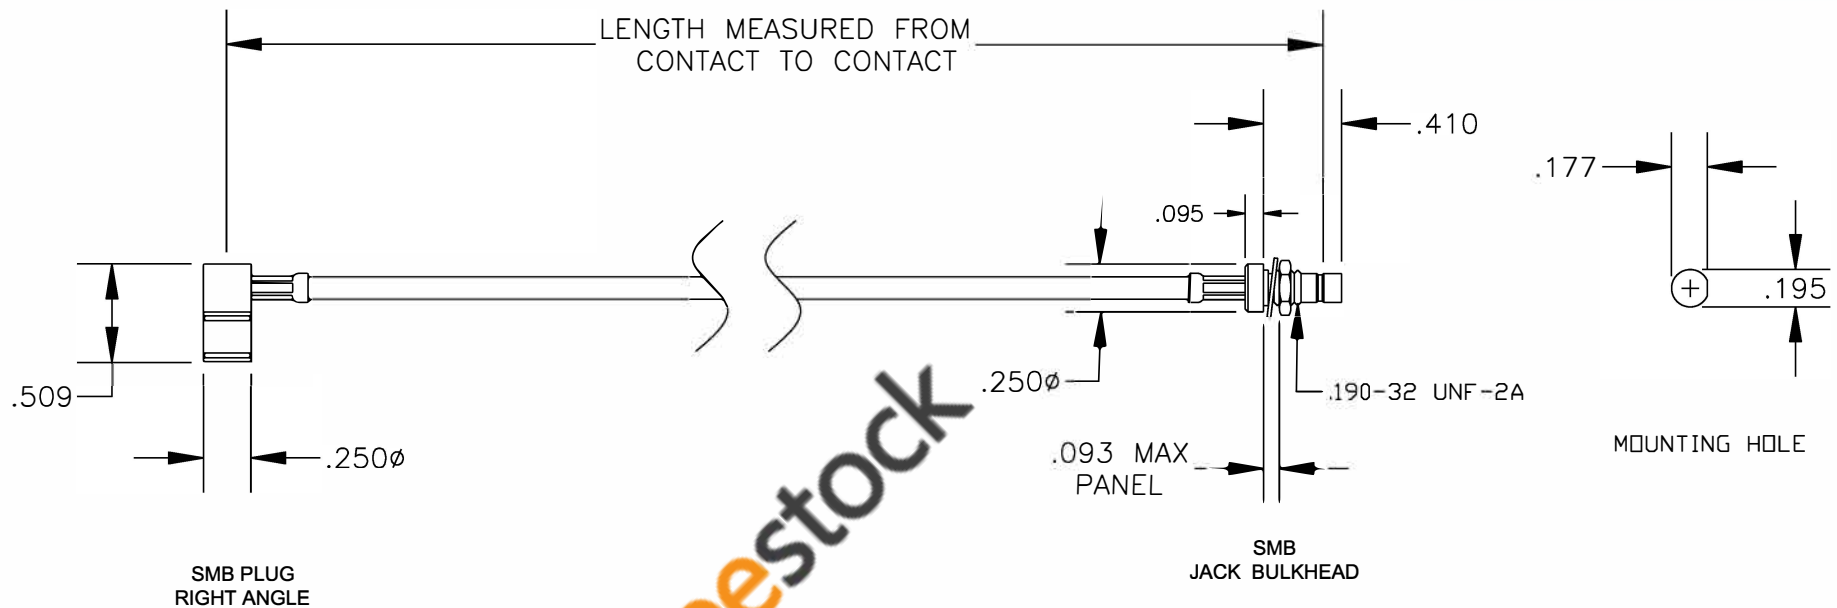

COMPONENTS	IMPEDANCE
SMB PLUG RIGHT ANGLE	50 OHM
SMB JACK BULKHEAD	50 OHM

Standard Lengths	
-12	12"
-24	24"
-36	36"
-48	48"
-60	60"
-XXX	Custom Length in inches

 <p>8TH FLOOR, BUILDING 1, YONGFU SCIENCE AND TECHNOLOGY CENTER INDUSTRIAL PARK, NANZHA DISTRICT 5, HUMEN, 523900, DONGGUAN, GUANGDONG, CHINA</p> <p>WEBSITE: www.ebeestock.com EMAIL: sales@ebeestock.com</p>					
<h2>ET30485</h2>		DES. CABLE ASSEMBLY, RG316/U, SMB PLUG RIGHT ANGLE TO SMB JACK BULKHEAD			
REV. A	FSCM NO. 53919	CAD FILE 012408	SCALE N/A	SIZE A	147

- NOTES:**
- UNLESS OTHERWISE SPECIFIED ALL DIMENSIONS ARE NOMINAL.
 - ALL SPECIFICATIONS ARE SUBJECT TO CHANGE WITHOUT NOTICE AT ANY TIME.
 - DIMENSIONS ARE IN INCHES.
 - LENGTH TOLERANCE IS $\pm 1.5\%$ OR $\pm 3/8"$, WHICHEVER IS GREATER.