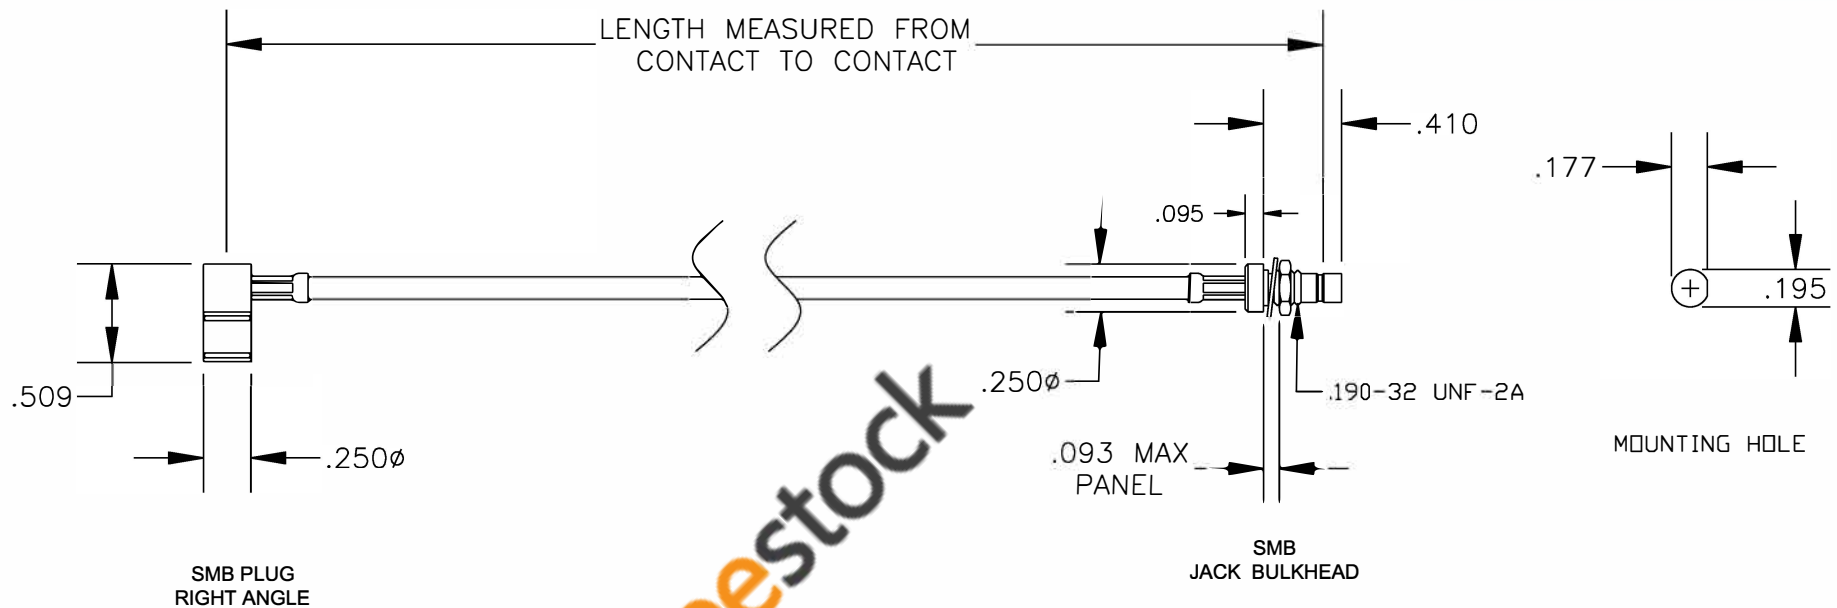

COMPONENTS	IMPEDANCE
SMB PLUG RIGHT ANGLE	50 OHM
SMB JACK BULKHEAD	50 OHM

Standard Lengths	
-12	12"
-24	24"
-36	36"
-48	48"
-60	60"
-XXX	Custom Length in inches

8TH FLOOR, BUILDING 1, YONGFU SCIENCE AND TECHNOLOGY CENTER INDUSTRIAL PARK, NANZHA DISTRICT 5, HUMEN, 523900, DONGGUAN, GUANGDONG, CHINA
 WEBSITE: www.ebeestock.com
 EMAIL: sales@ebeestock.com

ET30486

DES. CABLE ASSEMBLY, RG316/U, SMB PLUG RIGHT ANGLE TO SMB JACK BULKHEAD

REV. A	FSCM NO. 53919	CAD FILE 012408	SCALE N/A	SIZE A	147
--------	----------------	-----------------	-----------	--------	-----

- NOTES:**
1. UNLESS OTHERWISE SPECIFIED ALL DIMENSIONS ARE NOMINAL.
 2. ALL SPECIFICATIONS ARE SUBJECT TO CHANGE WITHOUT NOTICE AT ANY TIME.
 3. DIMENSIONS ARE IN INCHES.
 4. LENGTH TOLERANCE IS $\pm 1.5\%$ OR $\pm 3/8"$, WHICHEVER IS GREATER.