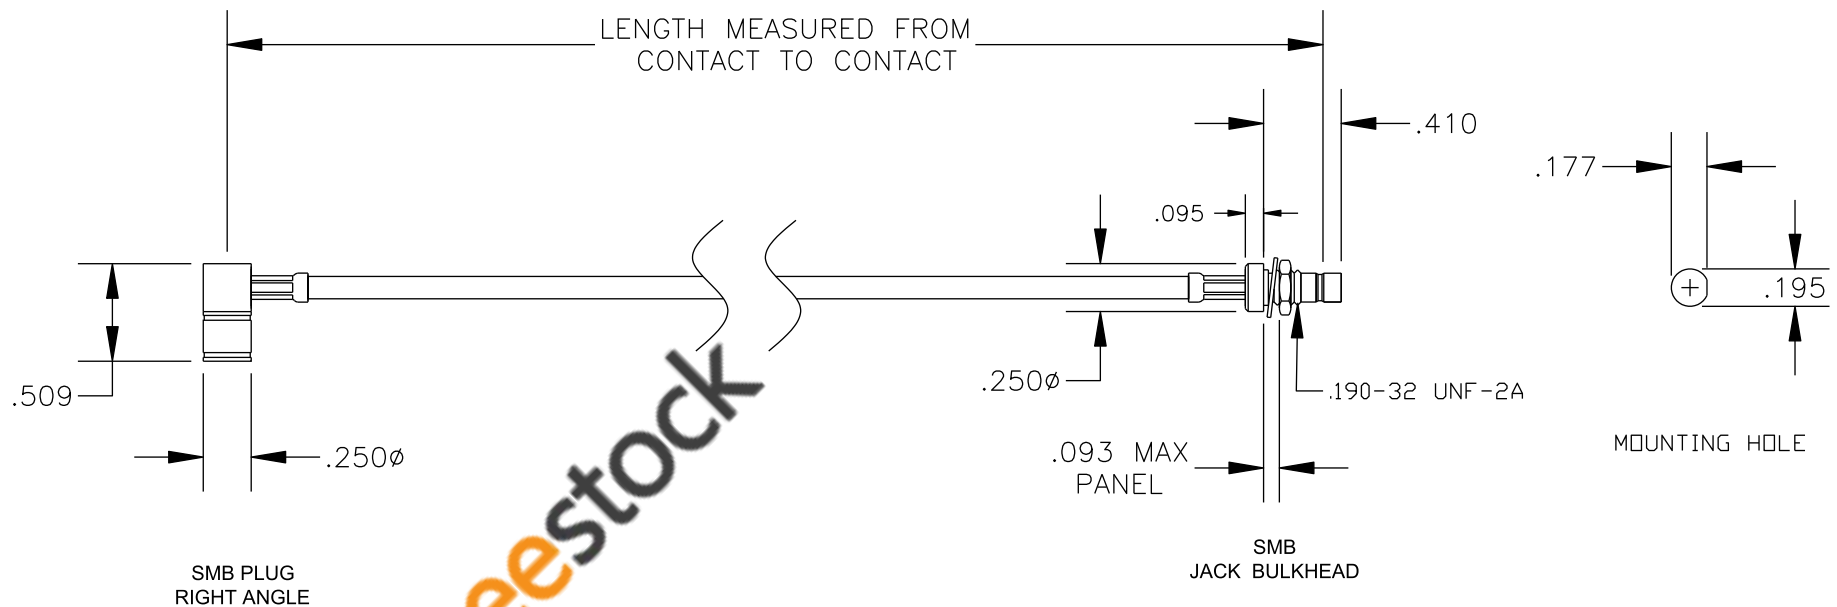

COMPONENTS	IMPEDANCE
SMB PLUG RIGHT ANGLE	50 OHM
SMB JACK BULKHEAD	50 OHM

Standard Lengths	
-12	12"
-24	24"
-36	36"
-48	48"
-60	60"
-XXX	Custom Length in inches

8TH FLOOR, BUILDING 1, YONGFU SCIENCE AND TECHNOLOGY CENTER INDUSTRIAL PARK, NANZHA DISTRICT 5, HUMEN, 523900, DONGGUAN, GUANGDONG, CHINA

ebeeStock

WEBSITE: www.ebeestock.com
EMAIL: sales@ebeestock.com

RoHS Compliance Certified

DES.	CABLE ASSEMBLY, RG316/U, SMB PLUG RIGHT ANGLE TO SMB JACK BULKHEAD (LEAD FREE)			
REV. A	FSCM NO. 53919	CAD FILE 012408	SCALE N/A	SIZE A 147

- NOTES:
1. UNLESS OTHERWISE SPECIFIED ALL DIMENSIONS ARE NOMINAL.
 2. ALL SPECIFICATIONS ARE SUBJECT TO CHANGE WITHOUT NOTICE AT ANY TIME.
 3. DIMENSIONS ARE IN INCHES.
 4. LENGTH TOLERANCE IS $\pm 1.5\%$ OR $\pm 3/8"$, WHICHEVER IS GREATER.