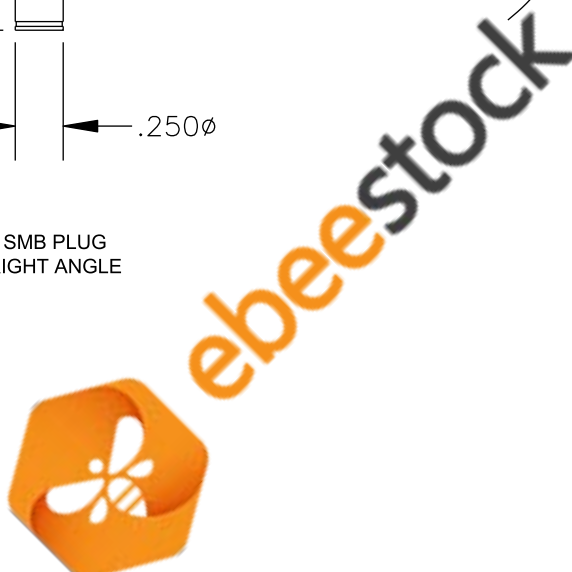

COMPONENTS	IMPEDANCE
SMB PLUG RIGHT ANGLE	50 OHM
SMB JACK BULKHEAD	50 OHM

Standard Lengths	
-12	12"
-24	24"
-36	36"
-48	48"
-60	60"
-XXX	Custom Length in inches

8TH FLOOR, BUILDING 1, YONGFU SCIENCE AND TECHNOLOGY CENTER INDUSTRIAL PARK, NANZHA DISTRICT 5, HUMEN, 523900, DONGGUAN, GUANGDONG, CHINA

ebeeStock

WEBSITE: www.ebeestock.com
EMAIL: sales@ebeestock.com

RoHS Compliance Certified

DES.	CABLE ASSEMBLY, RG316/U, SMB PLUG RIGHT ANGLE TO SMB JACK BULKHEAD (LEAD FREE)			
REV. A	FSCM NO. 53919	CAD FILE 012408	SCALE N/A	SIZE A 147

- NOTES:
1. UNLESS OTHERWISE SPECIFIED ALL DIMENSIONS ARE NOMINAL.
 2. ALL SPECIFICATIONS ARE SUBJECT TO CHANGE WITHOUT NOTICE AT ANY TIME.
 3. DIMENSIONS ARE IN INCHES.
 4. LENGTH TOLERANCE IS $\pm 1.5\%$ OR $\pm 3/8"$, WHICHEVER IS GREATER.