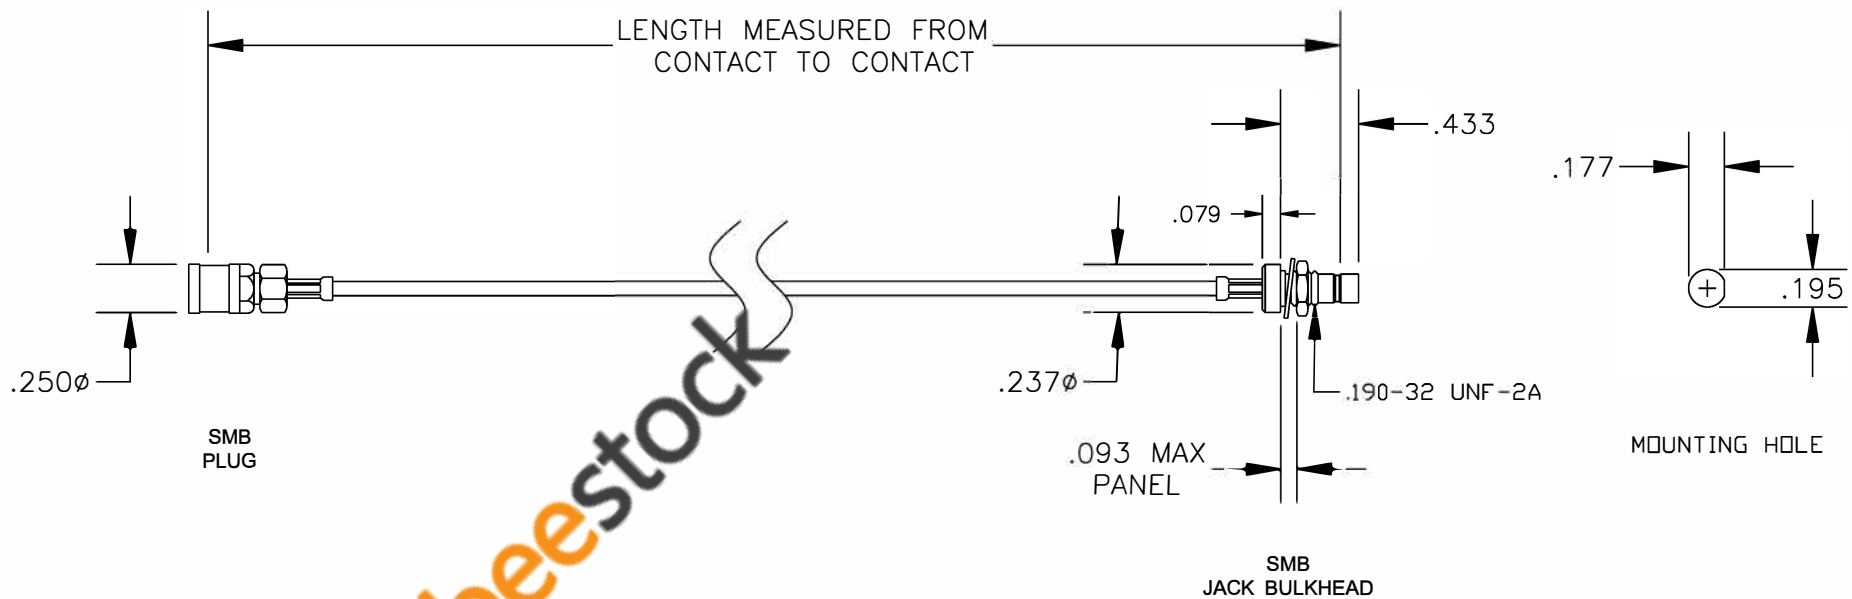

COMPONENTS	IMPEDANCE
SMB PLUG	50 OHM
SMB JACK BULKHEAD	50 OHM

Standard Lengths	
-12	12"
-24	24"
-36	36"
-48	48"
-60	60"
-XXX	Custom Length in inches

ebeestock

 <p>8TH FLOOR, BUILDING 1, YONGFU SCIENCE AND TECHNOLOGY CENTER INDUSTRIAL PARK, NANZHA DISTRICT 5, HUMEN, 523900, DONGGUAN, GUANGDONG, CHINA</p> <p>WEBSITE: <a href="http://www.ebeestock.com">www.ebeestock.com</a> EMAIL: <a href="mailto:sales@ebeestock.com">sales@ebeestock.com</a></p>				
<h2>ET30494</h2>	<p>DES. CABLE ASSEMBLY, RG178B/U, SMB PLUG TO SMB JACK BULKHEAD</p>			
REV. A	FSCM NO. 53919	CAD FILE 012408	SCALE N/A	SIZE A 147

- NOTES:
- UNLESS OTHERWISE SPECIFIED ALL DIMENSIONS ARE NOMINAL.
  - ALL SPECIFICATIONS ARE SUBJECT TO CHANGE WITHOUT NOTICE AT ANY TIME.
  - DIMENSIONS ARE IN INCHES.
  - LENGTH TOLERANCE IS  $\pm 1.5\%$  OR  $\pm 3/8"$ , WHICHEVER IS GREATER.