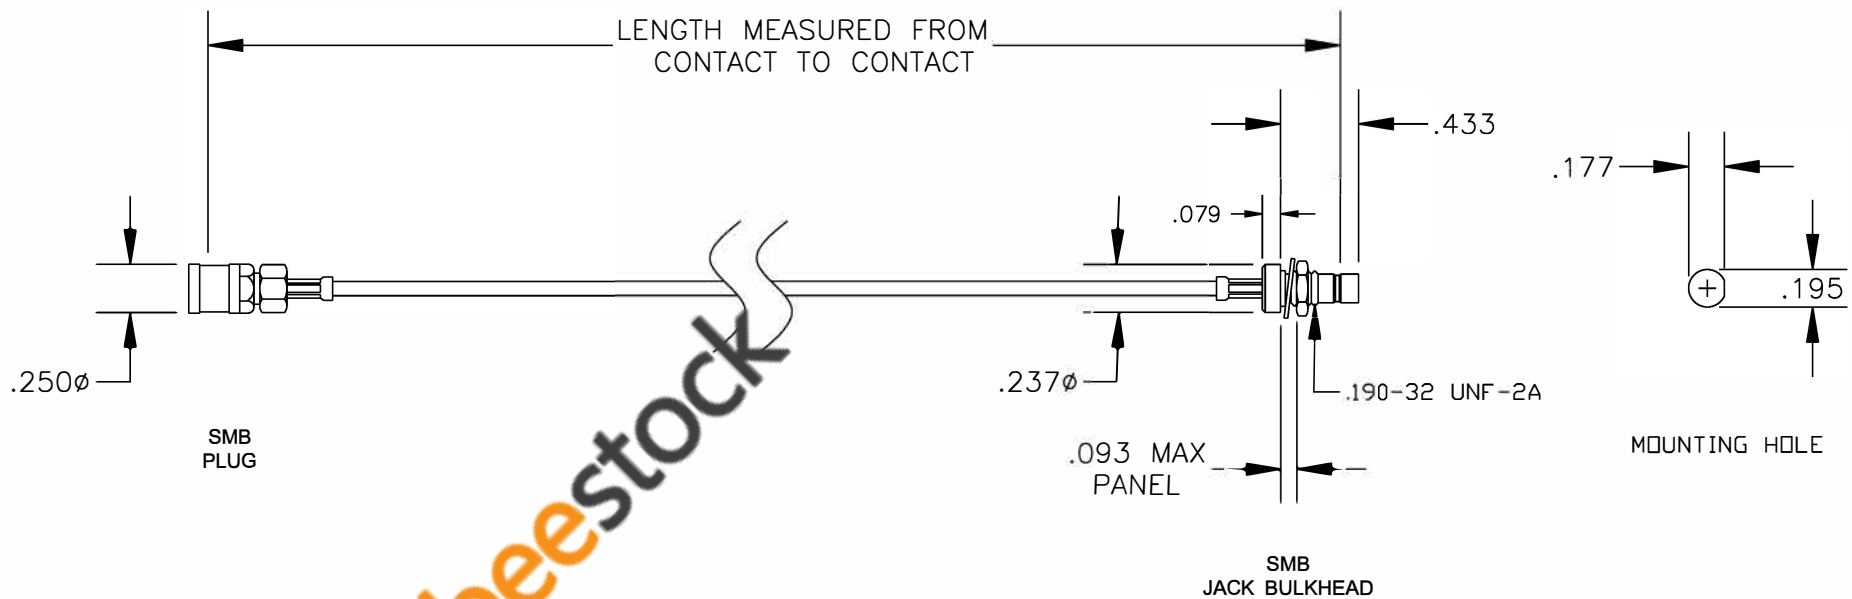

COMPONENTS	IMPEDANCE
SMB PLUG	50 OHM
SMB JACK BULKHEAD	50 OHM

Standard Lengths	
-12	12"
-24	24"
-36	36"
-48	48"
-60	60"
-XXX	Custom Length in inches

ebeestock

 <p>8TH FLOOR, BUILDING 1, YONGFU SCIENCE AND TECHNOLOGY CENTER INDUSTRIAL PARK, NANZHA DISTRICT 5, HUMEN, 523900, DONGGUAN, GUANGDONG, CHINA</p> <p>WEBSITE: www.ebeestock.com EMAIL: sales@ebeestock.com</p>	<p>ET30497</p>				<p>DES. CABLE ASSEMBLY, RG178B/U, SMB PLUG TO SMB JACK BULKHEAD</p>
	<p>REV. A</p>	<p>FSCM NO. 53919</p>	<p>CAD FILE 012408</p>	<p>SCALE N/A</p>	<p>SIZE A 147</p>

- NOTES:
- UNLESS OTHERWISE SPECIFIED ALL DIMENSIONS ARE NOMINAL.
 - ALL SPECIFICATIONS ARE SUBJECT TO CHANGE WITHOUT NOTICE AT ANY TIME.
 - DIMENSIONS ARE IN INCHES.
 - LENGTH TOLERANCE IS $\pm 1.5\%$ OR $\pm 3/8"$, WHICHEVER IS GREATER.