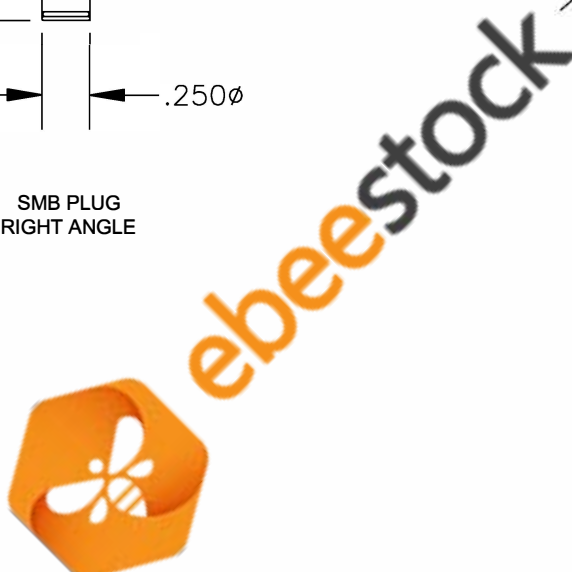

COMPONENTS	IMPEDANCE
SMB PLUG RIGHT ANGLE	50 OHM
SMB JACK BULKHEAD	50 OHM

Standard Lengths	
-12	12"
-24	24"
-36	36"
-48	48"
-60	60"
-XXX	Custom Length in inches

**8TH FLOOR, BUILDING 1, YONGFU SCIENCE AND TECHNOLOGY CENTER INDUSTRIAL PARK, NANZHA DISTRICT 5, HUMEN, 523900, DONGGUAN, GUANGDONG, CHINA**  
 WEBSITE: [www.ebeestock.com](http://www.ebeestock.com)  
 EMAIL: [sales@ebeestock.com](mailto:sales@ebeestock.com)

<b>ET30511</b>		DES. CABLE ASSEMBLY, RG196A/U, SMB PLUG RIGHT ANGLE TO SMB JACK BULKHEAD (LEAD FREE)		
REV. A	<b>FSCM NO. 53919</b>	CAD FILE 012408	SCALE N/A	SIZE A 147

- NOTES:**
- UNLESS OTHERWISE SPECIFIED ALL DIMENSIONS ARE NOMINAL.
  - ALL SPECIFICATIONS ARE SUBJECT TO CHANGE WITHOUT NOTICE AT ANY TIME.
  - DIMENSIONS ARE IN INCHES.
  - LENGTH TOLERANCE IS  $\pm 1.5\%$  OR  $\pm 3/8"$ , WHICHEVER IS GREATER.