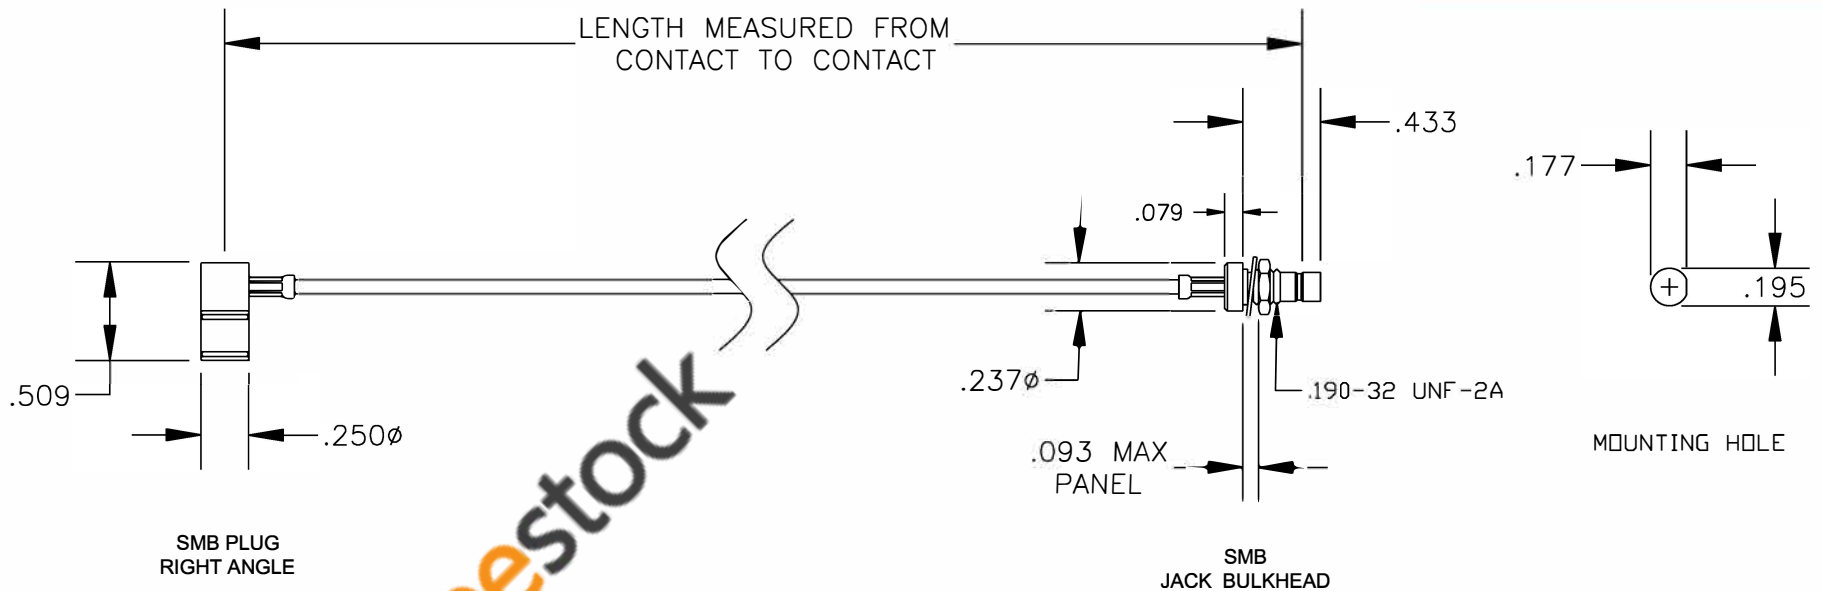

COMPONENTS	IMPEDANCE
SMB PLUG RIGHT ANGLE	50 OHM
SMB JACK BULKHEAD	50 OHM

Standard Lengths	
-12	12"
-24	24"
-36	36"
-48	48"
-60	60"
-XXX	Custom Length in inches

**8TH FLOOR, BUILDING 1, YONGFU SCIENCE AND TECHNOLOGY CENTER INDUSTRIAL PARK, NANZHA DISTRICT 5, HUMEN, 523900, DONGGUAN, GUANGDONG, CHINA**  
 WEBSITE: [www.ebeestock.com](http://www.ebeestock.com)  
 EMAIL: [sales@ebeestock.com](mailto:sales@ebeestock.com)

<b>ET30511</b>		DES. CABLE ASSEMBLY, RG196A/U, SMB PLUG RIGHT ANGLE TO SMB JACK BULKHEAD (LEAD FREE)		
REV. A	<b>FSCM NO. 53919</b>	CAD FILE 012408	SCALE N/A	SIZE A 147

- NOTES:**
- UNLESS OTHERWISE SPECIFIED ALL DIMENSIONS ARE NOMINAL.
  - ALL SPECIFICATIONS ARE SUBJECT TO CHANGE WITHOUT NOTICE AT ANY TIME.
  - DIMENSIONS ARE IN INCHES.
  - LENGTH TOLERANCE IS  $\pm 1.5\%$  OR  $\pm 3/8"$ , WHICHEVER IS GREATER.