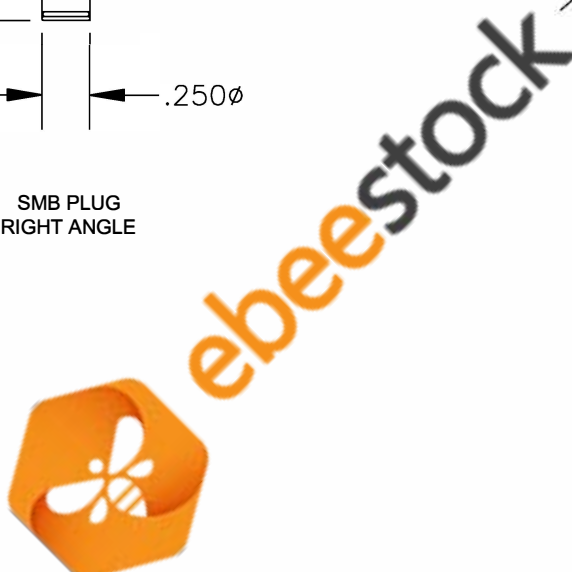

COMPONENTS	IMPEDANCE
SMB PLUG RIGHT ANGLE	50 OHM
SMB JACK BULKHEAD	50 OHM

Standard Lengths	
-12	12"
-24	24"
-36	36"
-48	48"
-60	60"
-XXX	Custom Length in inches

**8TH FLOOR, BUILDING 1, YONGFU SCIENCE AND TECHNOLOGY CENTER INDUSTRIAL PARK, NANZHA DISTRICT 5, HUMEN, 523900, DONGGUAN, GUANGDONG, CHINA**  
 WEBSITE: [www.ebeestock.com](http://www.ebeestock.com)  
 EMAIL: [sales@ebeestock.com](mailto:sales@ebeestock.com)

<b>ET30516</b>		DES. CABLE ASSEMBLY, RG196A/U, SMB PLUG RIGHT ANGLE TO SMB JACK BULKHEAD (LEAD FREE)		
REV. A	<b>FSCM NO. 53919</b>	CAD FILE 012408	SCALE N/A	SIZE A 147

- NOTES:**
- UNLESS OTHERWISE SPECIFIED ALL DIMENSIONS ARE NOMINAL.
  - ALL SPECIFICATIONS ARE SUBJECT TO CHANGE WITHOUT NOTICE AT ANY TIME.
  - DIMENSIONS ARE IN INCHES.
  - LENGTH TOLERANCE IS  $\pm 1.5\%$  OR  $\pm 3/8"$ , WHICHEVER IS GREATER.