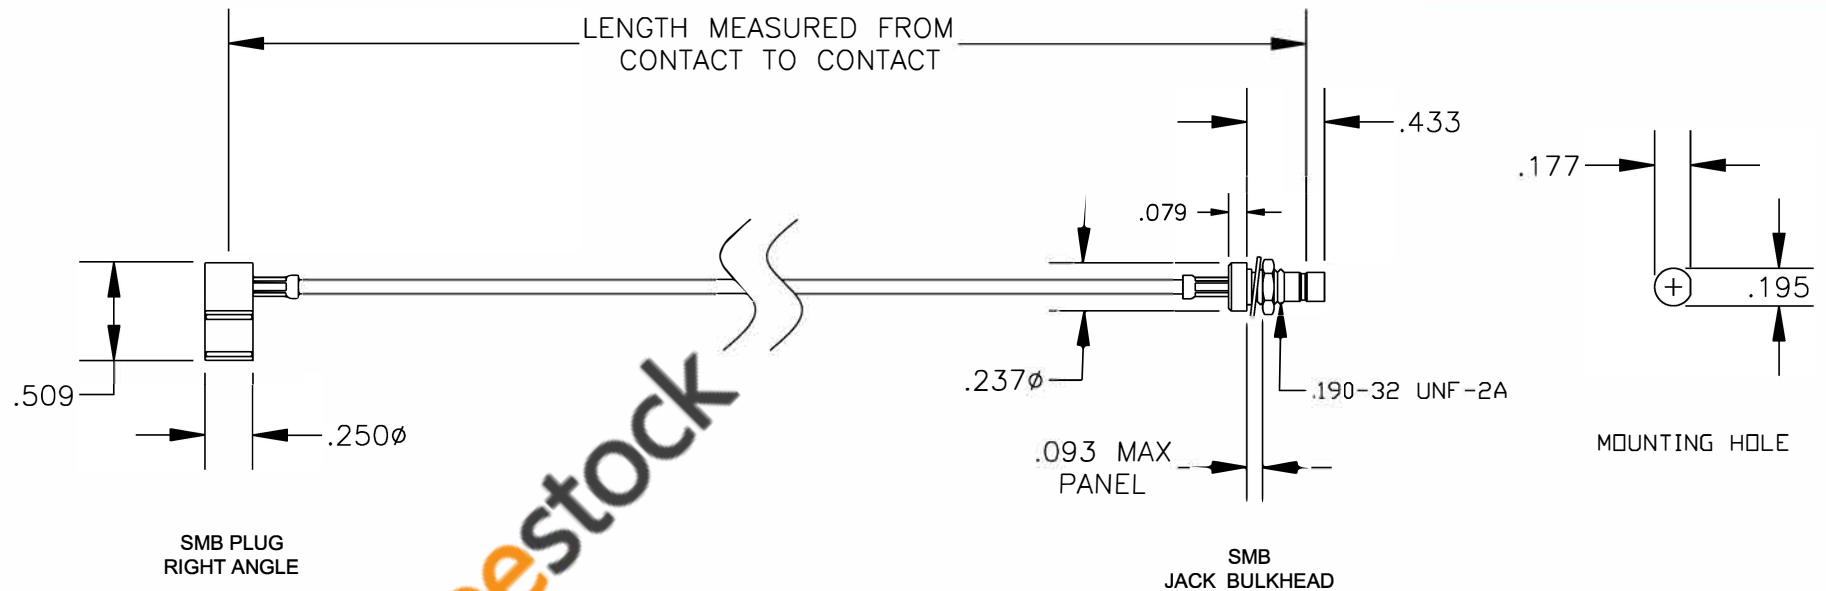

COMPONENTS	IMPEDANCE
SMB PLUG RIGHT ANGLE	50 OHM
SMB JACK BULKHEAD	50 OHM

Standard Lengths	
-12	12"
-24	24"
-36	36"
-48	48"
-60	60"
-XXX	Custom Length in inches

**8TH FLOOR, BUILDING 1, YONGFU SCIENCE AND TECHNOLOGY CENTER INDUSTRIAL PARK, NANZHA DISTRICT 5, HUMEN, 523900, DONGGUAN, GUANGDONG, CHINA**  
 WEBSITE: [www.ebeestock.com](http://www.ebeestock.com)  
 EMAIL: [sales@ebeestock.com](mailto:sales@ebeestock.com)

<b>ET30516</b>		DES. CABLE ASSEMBLY, RG196A/U, SMB PLUG RIGHT ANGLE TO SMB JACK BULKHEAD (LEAD FREE)		
REV. A	<b>FSCM NO. 53919</b>	CAD FILE 012408	SCALE N/A	SIZE A 147

- NOTES:**
- UNLESS OTHERWISE SPECIFIED ALL DIMENSIONS ARE NOMINAL.
  - ALL SPECIFICATIONS ARE SUBJECT TO CHANGE WITHOUT NOTICE AT ANY TIME.
  - DIMENSIONS ARE IN INCHES.
  - LENGTH TOLERANCE IS  $\pm 1.5\%$  OR  $\pm 3/8"$ , WHICHEVER IS GREATER.