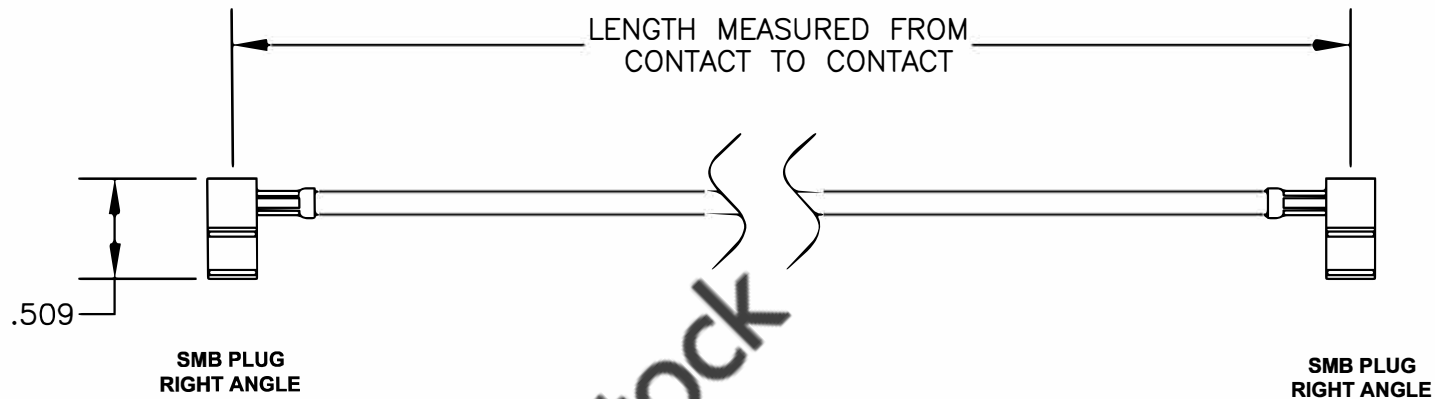

COMPONENTS	IMPEDANCE
SMB PLUG RIGHT ANGLE	50 OHM
SMB PLUG RIGHT ANGLE	50 OHM

Standard Lengths	
-12	12"
-24	24"
-36	36"
-48	48"
-60	60"
-XXX	Custom Length in Inches

 <b>ebeestock</b>	8TH FLOOR, BUILDING 1, YONGFU SCIENCE AND TECHNOLOGY CENTER INDUSTRIAL PARK, NANZHA DISTRICT 5, HUMEN, 523900, DONGGUAN, GUANGDONG, CHINA				
	WEBSITE: <a href="http://www.ebeestock.com">www.ebeestock.com</a> EMAIL: <a href="mailto:sales@ebeestock.com">sales@ebeestock.com</a>				
<h1>ET30564</h1>			DES. CABLE ASSEMBLY, PE-B100, SMB PLUG RIGHT ANGLE TO SMB PLUG RIGHT ANGLE		
REV. A	FSCM NO. 53919	CAD FILE 050509	SCALE N/A	SIZE A	147

- NOTES:**
- UNLESS OTHERWISE SPECIFIED ALL DIMENSIONS ARE NOMINAL.
  - ALL SPECIFICATIONS ARE SUBJECT TO CHANGE WITHOUT NOTICE AT ANY TIME.
  - DIMENSIONS ARE IN INCHES.
  - LENGTH TOLERANCE IS  $\pm 1.5\%$  OR  $3/8"$ , WHICHEVER IS GREATER.