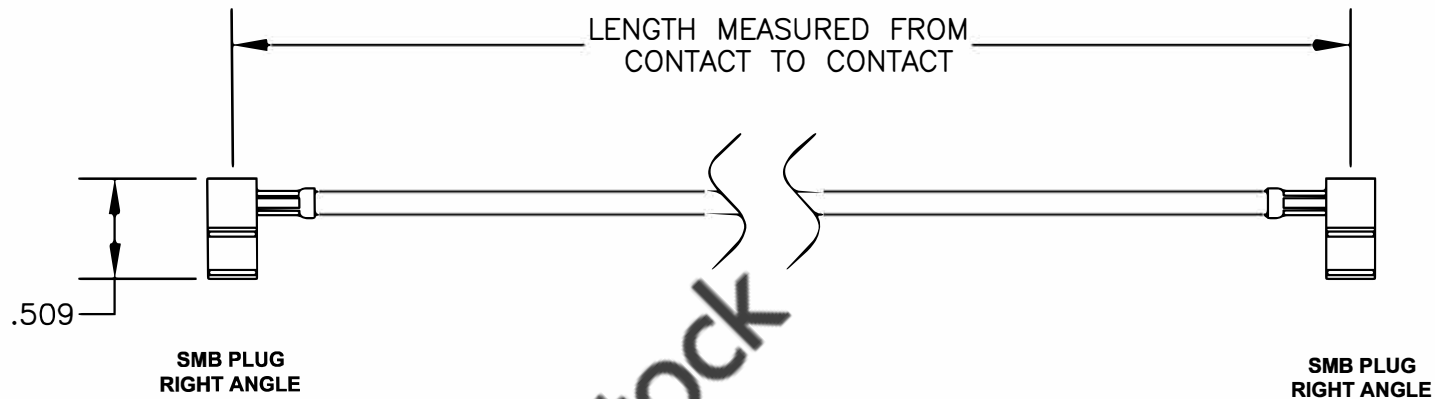

COMPONENTS	IMPEDANCE
SMB PLUG RIGHT ANGLE	50 OHM
SMB PLUG RIGHT ANGLE	50 OHM

Standard Lengths	
-12	12"
-24	24"
-36	36"
-48	48"
-60	60"
-XXX	Custom Length in Inches

	8TH FLOOR, BUILDING 1, YONGFU SCIENCE AND TECHNOLOGY CENTER INDUSTRIAL PARK, NANZHA DISTRICT 5, HUMEN, 523900, DONGGUAN, GUANGDONG, CHINA				
	WEBSITE: <a href="http://www.ebeestock.com">www.ebeestock.com</a> EMAIL: <a href="mailto:sales@ebeestock.com">sales@ebeestock.com</a>				
<h1>ET30568</h1>			DES. CABLE ASSEMBLY, PE-B100, SMB PLUG RIGHT ANGLE TO SMB PLUG RIGHT ANGLE		
REV. A	FSCM NO. 53919	CAD FILE 050509	SCALE N/A	SIZE A	147

- NOTES:**
- UNLESS OTHERWISE SPECIFIED ALL DIMENSIONS ARE NOMINAL.
  - ALL SPECIFICATIONS ARE SUBJECT TO CHANGE WITHOUT NOTICE AT ANY TIME.
  - DIMENSIONS ARE IN INCHES.
  - LENGTH TOLERANCE IS  $\pm 1.5\%$  OR  $3/8"$ , WHICHEVER IS GREATER.