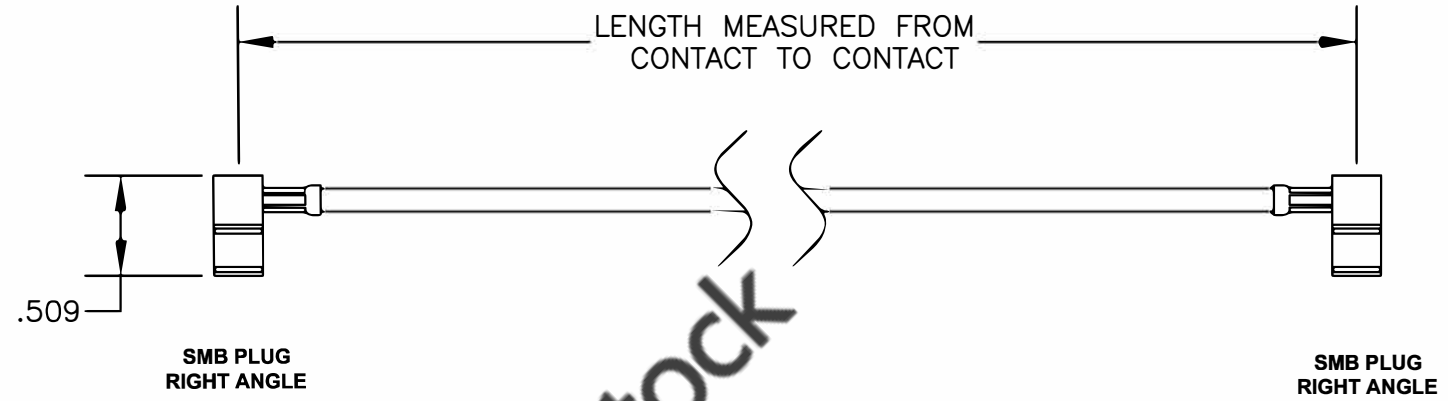

COMPONENTS	IMPEDANCE
SMB PLUG RIGHT ANGLE	50 OHM
SMB PLUG RIGHT ANGLE	50 OHM

Standard Lengths	
-12	12"
-24	24"
-36	36"
-48	48"
-60	60"
-XXX	Custom Length in Inches

	8TH FLOOR, BUILDING 1, YONGFU SCIENCE AND TECHNOLOGY CENTER INDUSTRIAL PARK, NANZHA DISTRICT 5, HUMEN, 523900, DONGGUAN, GUANGDONG, CHINA				
	WEBSITE: <a href="http://www.ebeestock.com">www.ebeestock.com</a> EMAIL: <a href="mailto:sales@ebeestock.com">sales@ebeestock.com</a>				
<h1>ET30569</h1>			DES. CABLE ASSEMBLY, PE-B100, SMB PLUG RIGHT ANGLE TO SMB PLUG RIGHT ANGLE		
REV. A	FSCM NO. 53919	CAD FILE 050509	SCALE N/A	SIZE A	147

- NOTES:**
- UNLESS OTHERWISE SPECIFIED ALL DIMENSIONS ARE NOMINAL.
  - ALL SPECIFICATIONS ARE SUBJECT TO CHANGE WITHOUT NOTICE AT ANY TIME.
  - DIMENSIONS ARE IN INCHES.
  - LENGTH TOLERANCE IS  $\pm 1.5\%$  OR  $3/8"$ , WHICHEVER IS GREATER.