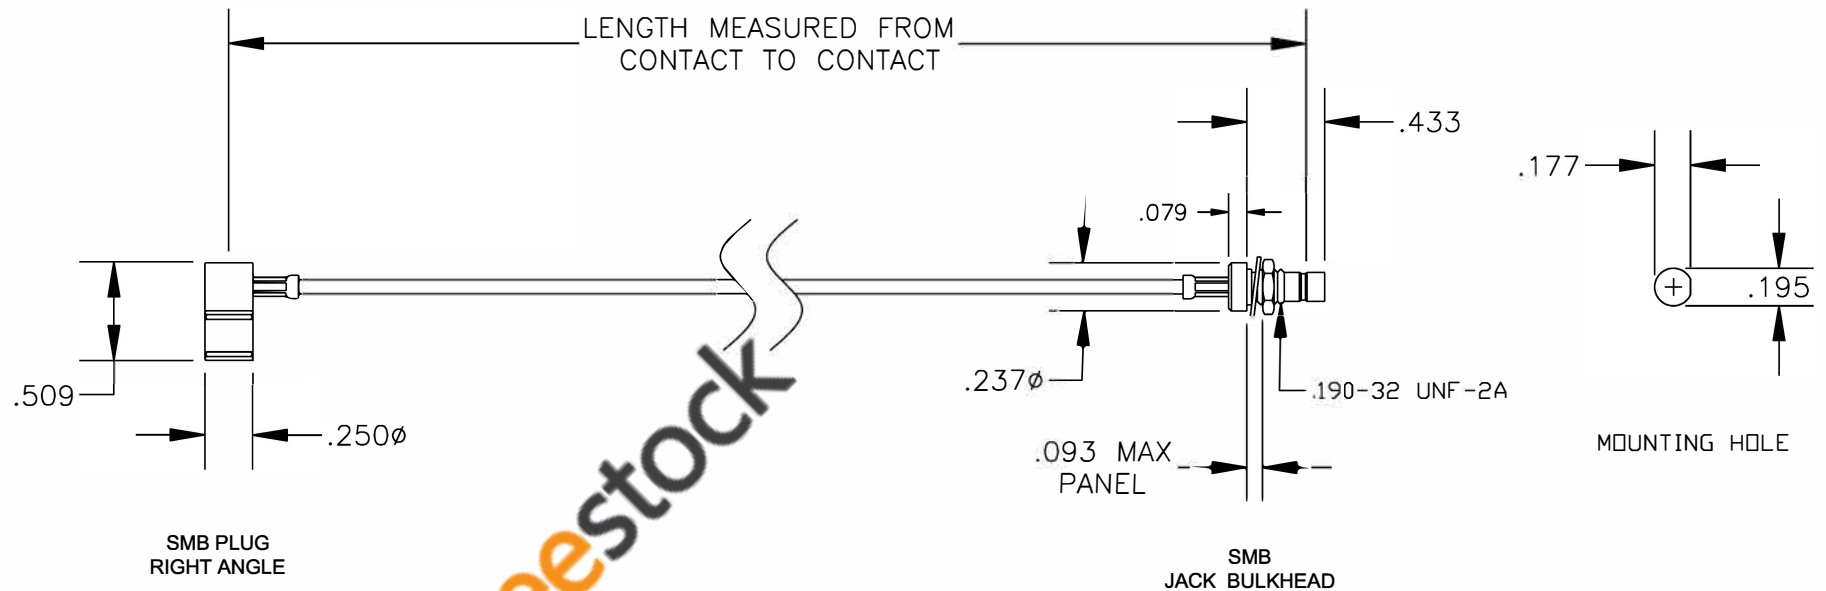

COMPONENTS	IMPEDANCE
SMB PLUG RIGHT ANGLE	50 OHM
SMB JACK BULKHEAD	50 OHM

Standard Lengths	
-12	12"
-24	24"
-36	36"
-48	48"
-60	60"
-XXX	Custom Length in inches

**8TH FLOOR, BUILDING 1, YONGFU SCIENCE AND TECHNOLOGY CENTER INDUSTRIAL PARK, NANZHA DISTRICT 5, HUMEN, 523900, DONGGUAN, GUANGDONG, CHINA**  
 WEBSITE: [www.ebeestock.com](http://www.ebeestock.com)  
 EMAIL: [sales@ebeestock.com](mailto:sales@ebeestock.com)

**ET30570**

DES. CABLE ASSEMBLY, RG178B/U, SMB PLUG RIGHT ANGLE TO SMB JACK BULKHEAD

REV. A	FSCM NO. 53919	CAD FILE 020108	SCALE N/A	SIZE A	147
--------	----------------	-----------------	-----------	--------	-----

- NOTES:
- UNLESS OTHERWISE SPECIFIED ALL DIMENSIONS ARE NOMINAL.
  - ALL SPECIFICATIONS ARE SUBJECT TO CHANGE WITHOUT NOTICE AT ANY TIME.
  - DIMENSIONS ARE IN INCHES.
  - LENGTH TOLERANCE IS  $\pm 1.5\%$  OR  $\pm 3/8"$ , WHICHEVER IS GREATER.