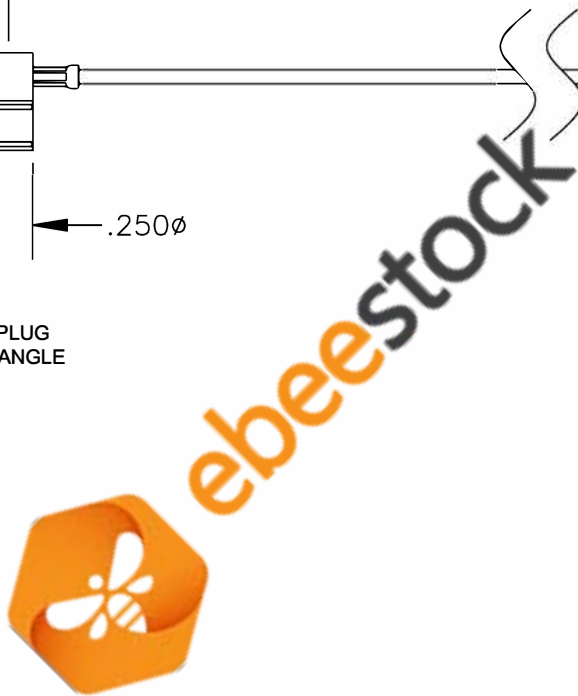

COMPONENTS	IMPEDANCE
SMB PLUG RIGHT ANGLE	50 OHM
SMB JACK BULKHEAD	50 OHM

Standard Lengths	
-12	12"
-24	24"
-36	36"
-48	48"
-60	60"
-XXX	Custom Length in inches

8TH FLOOR, BUILDING 1, YONGFU SCIENCE AND TECHNOLOGY CENTER INDUSTRIAL PARK, NANZHA DISTRICT 5, HUMEN, 523900, DONGGUAN, GUANGDONG, CHINA
 WEBSITE: www.ebeestock.com
 EMAIL: sales@ebeestock.com

ET30571		DES. CABLE ASSEMBLY, RG178B/U, SMB PLUG RIGHT ANGLE TO SMB JACK BULKHEAD	
REV. A	FSCM NO. 53919	CAD FILE 020108	SCALE N/A SIZE A 147

- NOTES:**
- UNLESS OTHERWISE SPECIFIED ALL DIMENSIONS ARE NOMINAL.
 - ALL SPECIFICATIONS ARE SUBJECT TO CHANGE WITHOUT NOTICE AT ANY TIME.
 - DIMENSIONS ARE IN INCHES.
 - LENGTH TOLERANCE IS $\pm 1.5\%$ OR $\pm 3/8"$, WHICHEVER IS GREATER.