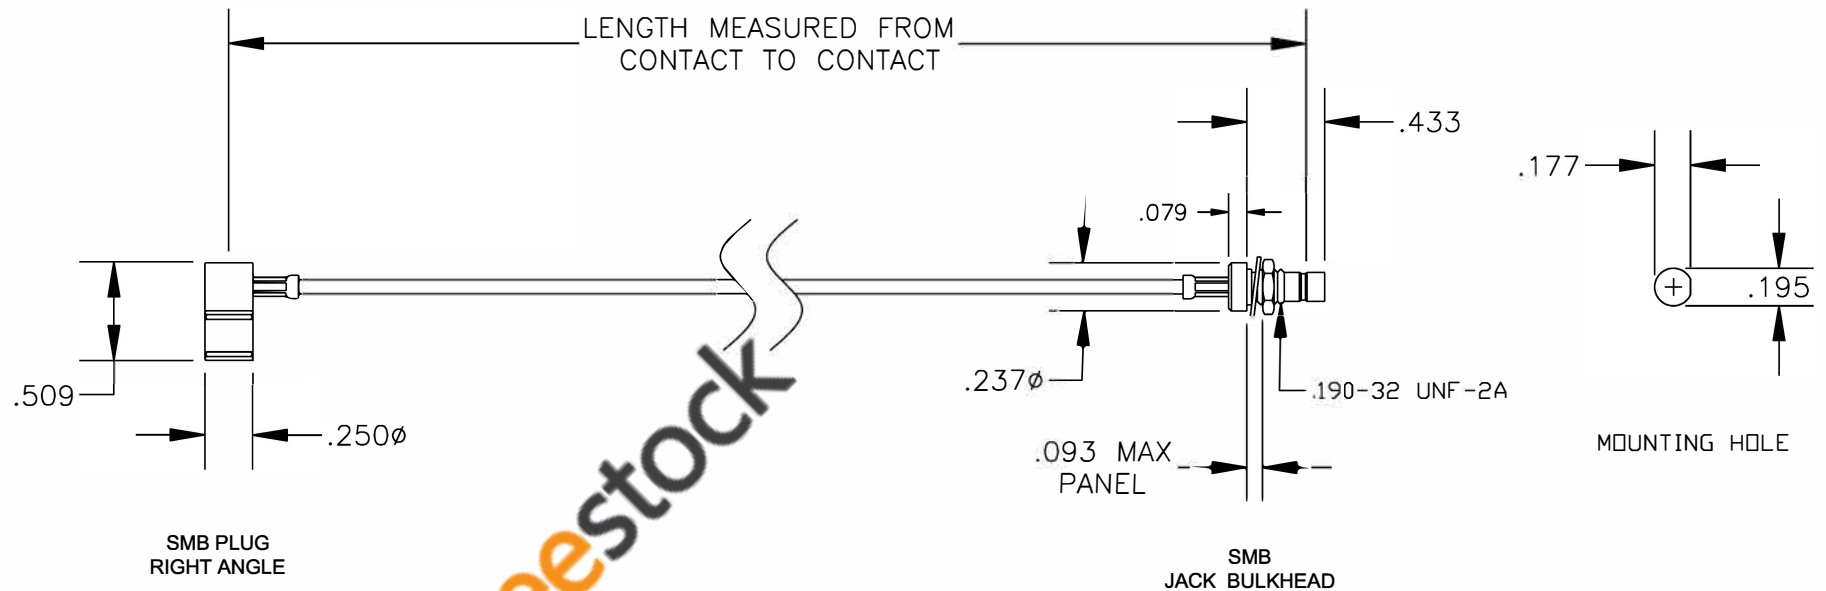

COMPONENTS	IMPEDANCE
SMB PLUG RIGHT ANGLE	50 OHM
SMB JACK BULKHEAD	50 OHM

Standard Lengths	
-12	12"
-24	24"
-36	36"
-48	48"
-60	60"
-XXX	Custom Length in inches

8TH FLOOR, BUILDING 1, YONGFU SCIENCE AND TECHNOLOGY CENTER INDUSTRIAL PARK, NANZHA DISTRICT 5, HUMEN, 523900, DONGGUAN, GUANGDONG, CHINA
 WEBSITE: www.ebeestock.com
 EMAIL: sales@ebeestock.com

ET30571		DES. CABLE ASSEMBLY, RG178B/U, SMB PLUG RIGHT ANGLE TO SMB JACK BULKHEAD	
REV. A	FSCM NO. 53919	CAD FILE 020108	SCALE N/A SIZE A 147

- NOTES:**
- UNLESS OTHERWISE SPECIFIED ALL DIMENSIONS ARE NOMINAL.
 - ALL SPECIFICATIONS ARE SUBJECT TO CHANGE WITHOUT NOTICE AT ANY TIME.
 - DIMENSIONS ARE IN INCHES.
 - LENGTH TOLERANCE IS $\pm 1.5\%$ OR $\pm 3/8"$, WHICHEVER IS GREATER.