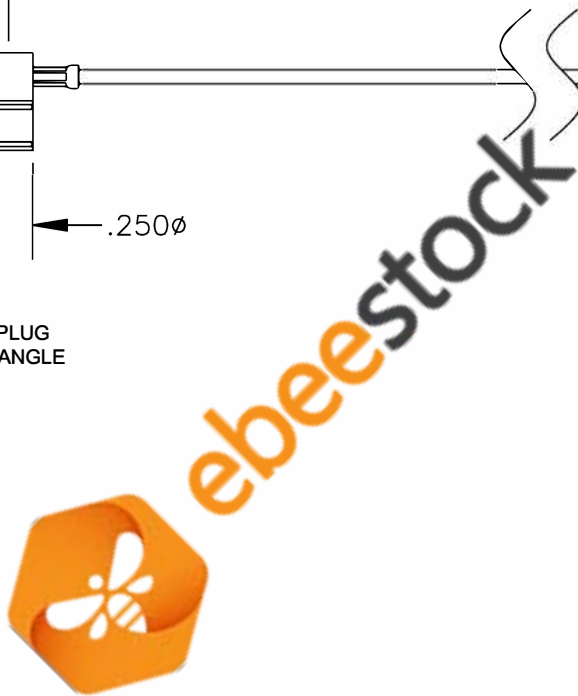

COMPONENTS	IMPEDANCE
SMB PLUG RIGHT ANGLE	50 OHM
SMB JACK BULKHEAD	50 OHM

Standard Lengths	
-12	12"
-24	24"
-36	36"
-48	48"
-60	60"
-XXX	Custom Length in inches

8TH FLOOR, BUILDING 1, YONGFU SCIENCE AND TECHNOLOGY CENTER INDUSTRIAL PARK, NANZHA DISTRICT 5, HUMEN, 523900, DONGGUAN, GUANGDONG, CHINA
 WEBSITE: www.ebeestock.com
 EMAIL: sales@ebeestock.com

ET30572

DES. CABLE ASSEMBLY, RG178B/U, SMB PLUG RIGHT ANGLE TO SMB JACK BULKHEAD

REV. A	FSCM NO. 53919	CAD FILE 020108	SCALE N/A	SIZE A	147
--------	----------------	-----------------	-----------	--------	-----

- NOTES:
- UNLESS OTHERWISE SPECIFIED ALL DIMENSIONS ARE NOMINAL.
 - ALL SPECIFICATIONS ARE SUBJECT TO CHANGE WITHOUT NOTICE AT ANY TIME.
 - DIMENSIONS ARE IN INCHES.
 - LENGTH TOLERANCE IS $\pm 1.5\%$ OR $\pm 3/8"$, WHICHEVER IS GREATER.