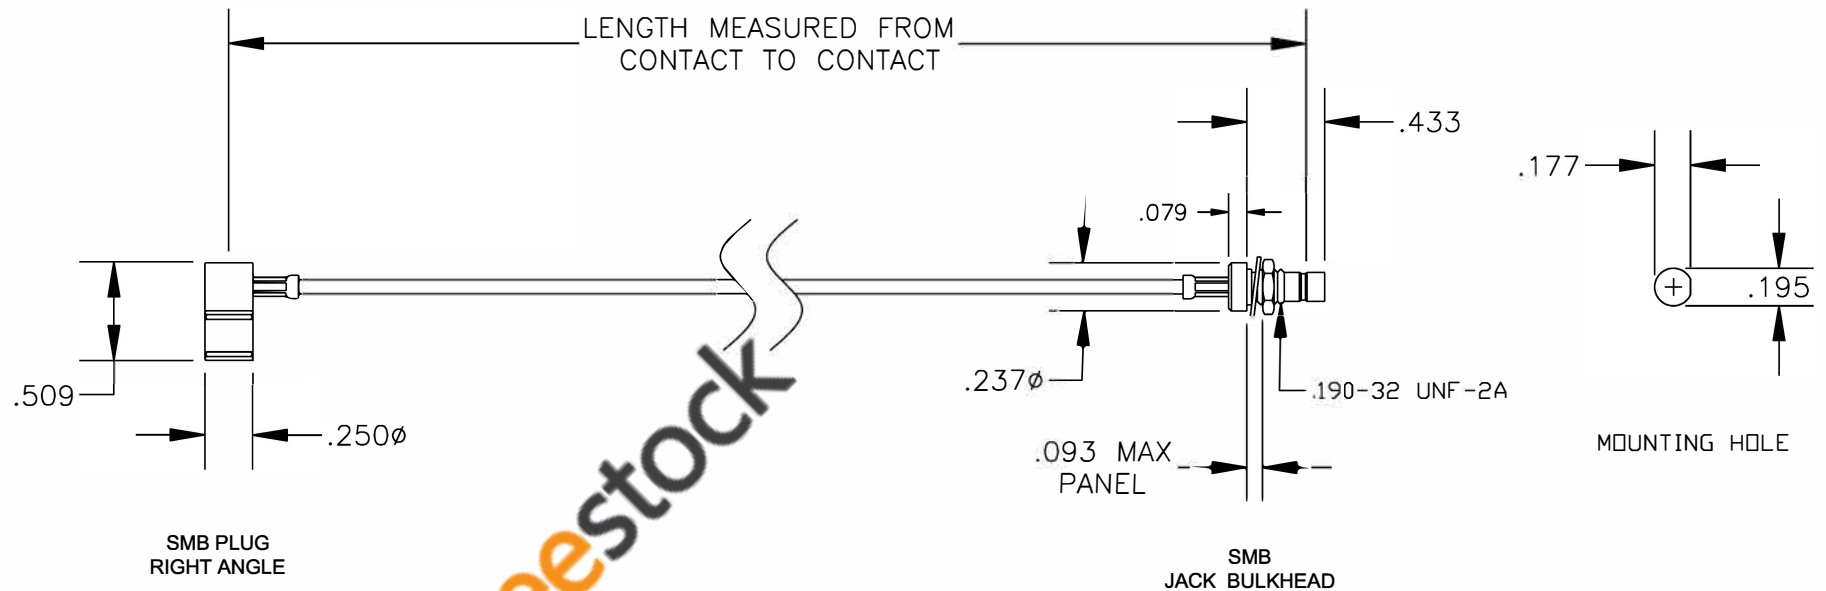

COMPONENTS	IMPEDANCE
SMB PLUG RIGHT ANGLE	50 OHM
SMB JACK BULKHEAD	50 OHM

Standard Lengths	
-12	12"
-24	24"
-36	36"
-48	48"
-60	60"
-XXX	Custom Length in inches

8TH FLOOR, BUILDING 1, YONGFU SCIENCE AND TECHNOLOGY CENTER INDUSTRIAL PARK, NANZHA DISTRICT 5, HUMEN, 523900, DONGGUAN, GUANGDONG, CHINA
 WEBSITE: www.ebeestock.com
 EMAIL: sales@ebeestock.com

ET30572

DES. CABLE ASSEMBLY, RG178B/U, SMB PLUG RIGHT ANGLE TO SMB JACK BULKHEAD

REV. A	FSCM NO. 53919	CAD FILE 020108	SCALE N/A	SIZE A	147
--------	----------------	-----------------	-----------	--------	-----

- NOTES:
- UNLESS OTHERWISE SPECIFIED ALL DIMENSIONS ARE NOMINAL.
 - ALL SPECIFICATIONS ARE SUBJECT TO CHANGE WITHOUT NOTICE AT ANY TIME.
 - DIMENSIONS ARE IN INCHES.
 - LENGTH TOLERANCE IS $\pm 1.5\%$ OR $\pm 3/8"$, WHICHEVER IS GREATER.