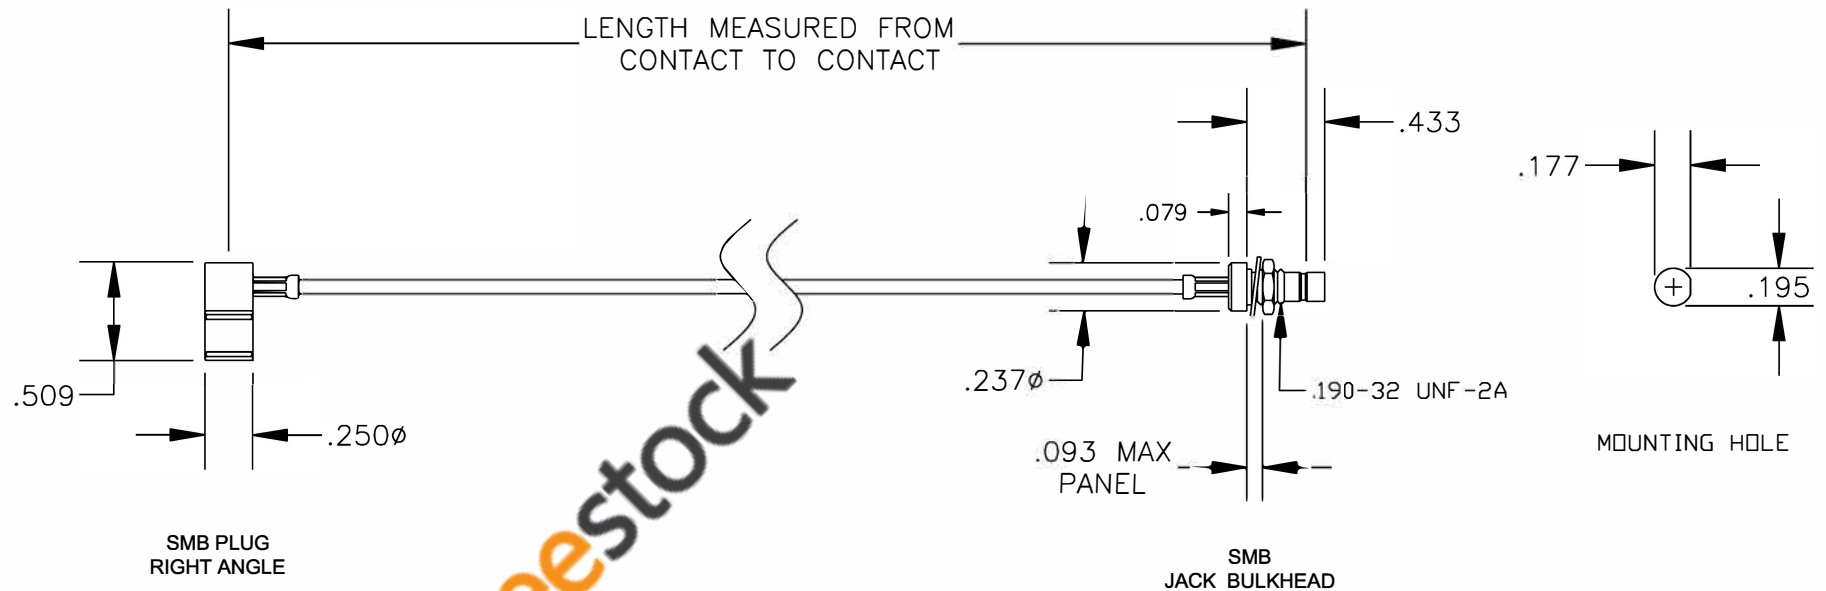

COMPONENTS	IMPEDANCE
SMB PLUG RIGHT ANGLE	50 OHM
SMB JACK BULKHEAD	50 OHM

Standard Lengths	
-12	12"
-24	24"
-36	36"
-48	48"
-60	60"
-XXX	Custom Length in inches

8TH FLOOR, BUILDING 1, YONGFU SCIENCE AND TECHNOLOGY CENTER INDUSTRIAL PARK, NANZHA DISTRICT 5, HUMEN, 523900, DONGGUAN, GUANGDONG, CHINA
 WEBSITE: www.ebeestock.com
 EMAIL: sales@ebeestock.com

ET30573

DES. CABLE ASSEMBLY, RG178B/U, SMB PLUG RIGHT ANGLE TO SMB JACK BULKHEAD

REV. A	FSCM NO. 53919	CAD FILE 020108	SCALE N/A	SIZE A	147
--------	----------------	-----------------	-----------	--------	-----

- NOTES:
- UNLESS OTHERWISE SPECIFIED ALL DIMENSIONS ARE NOMINAL.
 - ALL SPECIFICATIONS ARE SUBJECT TO CHANGE WITHOUT NOTICE AT ANY TIME.
 - DIMENSIONS ARE IN INCHES.
 - LENGTH TOLERANCE IS $\pm 1.5\%$ OR $\pm 3/8"$, WHICHEVER IS GREATER.