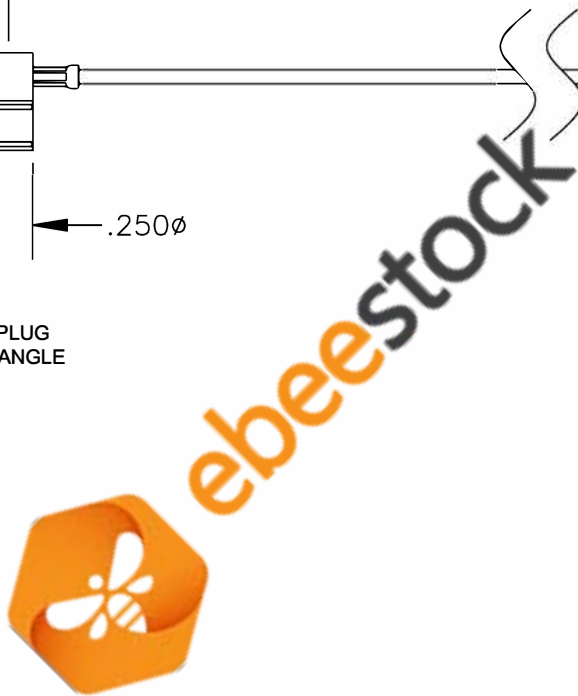

COMPONENTS	IMPEDANCE
SMB PLUG RIGHT ANGLE	50 OHM
SMB JACK BULKHEAD	50 OHM

Standard Lengths	
-12	12"
-24	24"
-36	36"
-48	48"
-60	60"
-XXX	Custom Length in inches

8TH FLOOR, BUILDING 1, YONGFU SCIENCE AND TECHNOLOGY CENTER INDUSTRIAL PARK, NANZHA DISTRICT 5, HUMEN, 523900, DONGGUAN, GUANGDONG, CHINA
 WEBSITE: www.ebeestock.com
 EMAIL: sales@ebeestock.com

ET30573

DES. CABLE ASSEMBLY, RG178B/U, SMB PLUG RIGHT ANGLE TO SMB JACK BULKHEAD

REV. A	FSCM NO. 53919	CAD FILE 020108	SCALE N/A	SIZE A	147
--------	----------------	-----------------	-----------	--------	-----

- NOTES:
- UNLESS OTHERWISE SPECIFIED ALL DIMENSIONS ARE NOMINAL.
 - ALL SPECIFICATIONS ARE SUBJECT TO CHANGE WITHOUT NOTICE AT ANY TIME.
 - DIMENSIONS ARE IN INCHES.
 - LENGTH TOLERANCE IS $\pm 1.5\%$ OR $\pm 3/8"$, WHICHEVER IS GREATER.