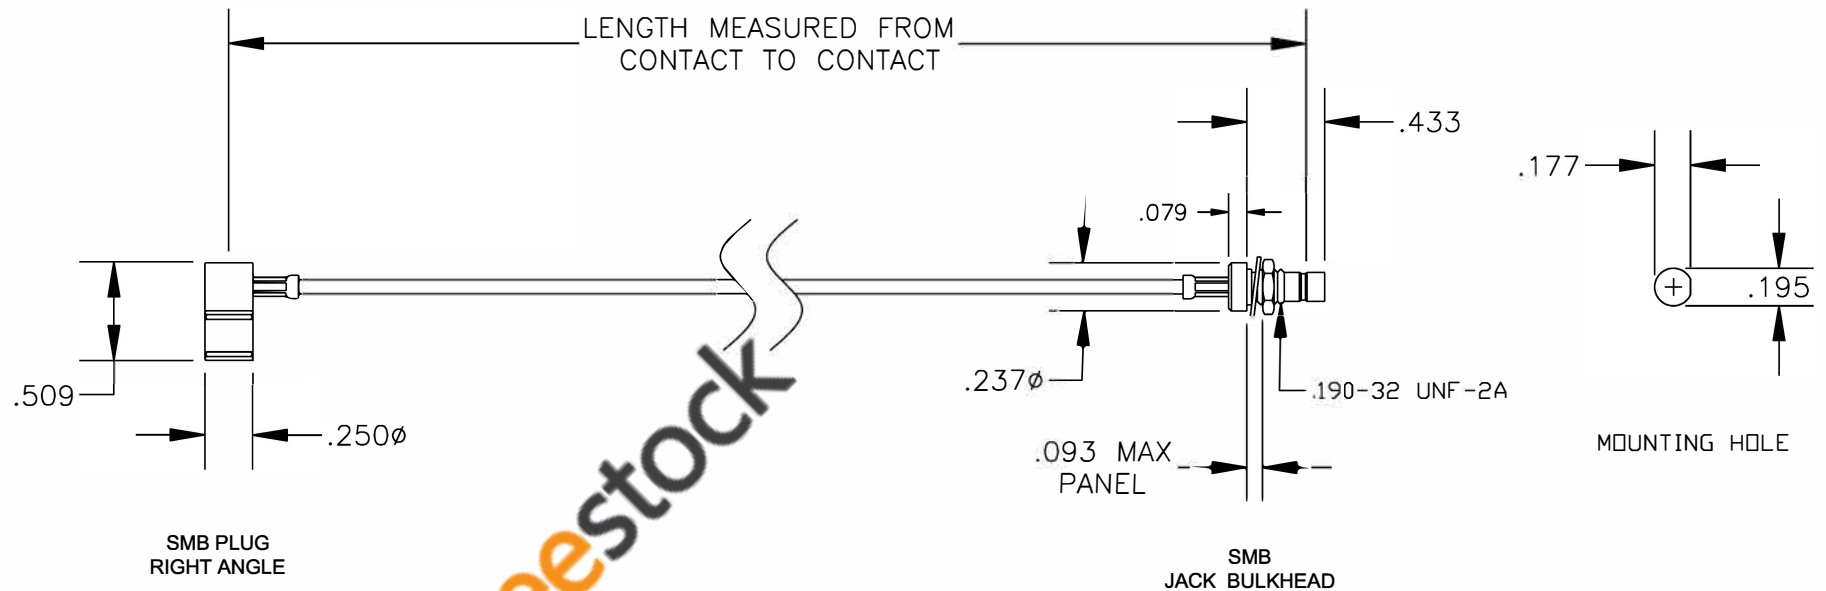

COMPONENTS	IMPEDANCE
SMB PLUG RIGHT ANGLE	50 OHM
SMB JACK BULKHEAD	50 OHM

Standard Lengths	
-12	12"
-24	24"
-36	36"
-48	48"
-60	60"
-XXX	Custom Length in inches

8TH FLOOR, BUILDING 1, YONGFU SCIENCE AND TECHNOLOGY CENTER INDUSTRIAL PARK, NANZHA DISTRICT 5, HUMEN, 523900, DONGGUAN, GUANGDONG, CHINA
 WEBSITE: www.ebeestock.com
 EMAIL: sales@ebeestock.com

ET30574

DES. CABLE ASSEMBLY, RG178B/U, SMB PLUG RIGHT ANGLE TO SMB JACK BULKHEAD

REV. A	FSCM NO. 53919	CAD FILE 020108	SCALE N/A	SIZE A	147
--------	----------------	-----------------	-----------	--------	-----

- NOTES:
- UNLESS OTHERWISE SPECIFIED ALL DIMENSIONS ARE NOMINAL.
 - ALL SPECIFICATIONS ARE SUBJECT TO CHANGE WITHOUT NOTICE AT ANY TIME.
 - DIMENSIONS ARE IN INCHES.
 - LENGTH TOLERANCE IS $\pm 1.5\%$ OR $\pm 3/8"$, WHICHEVER IS GREATER.