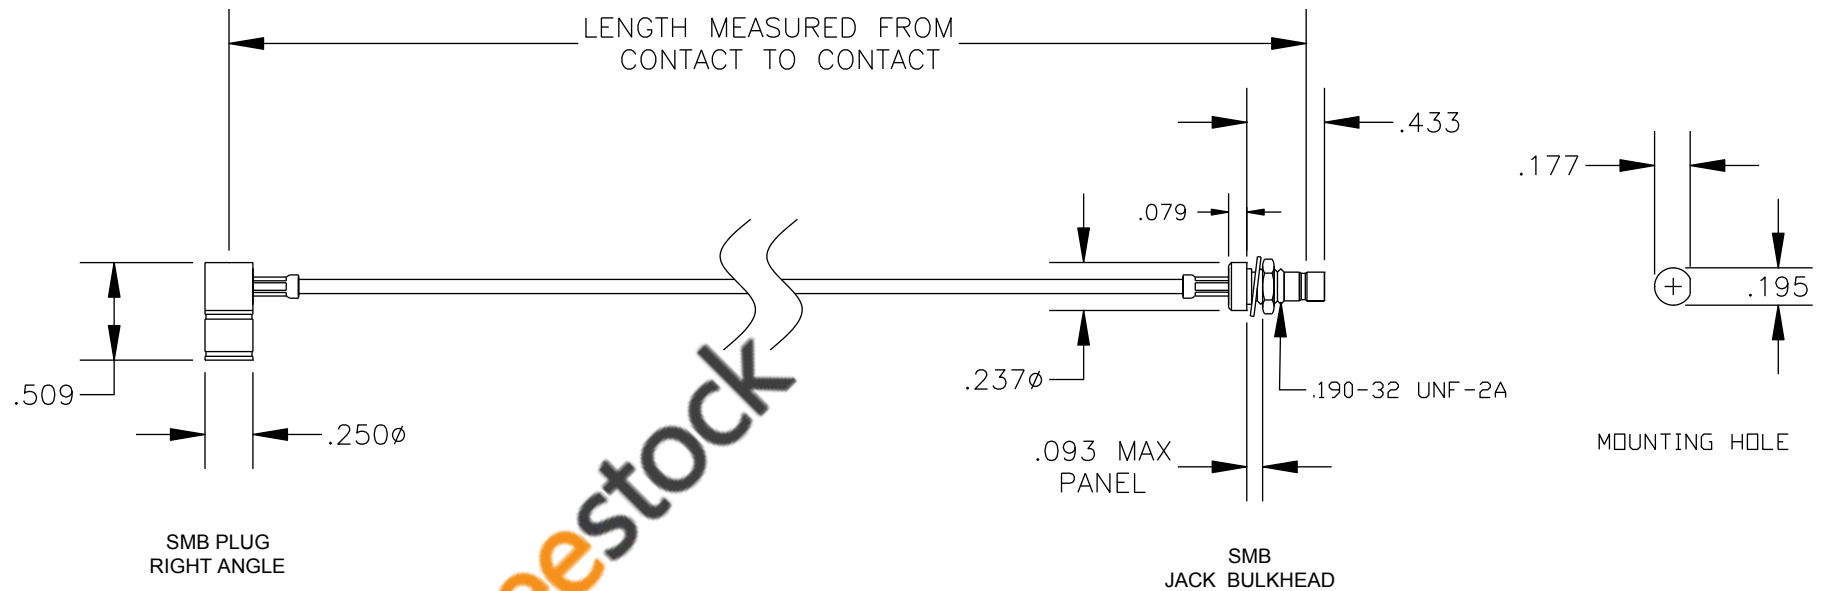

COMPONENTS	IMPEDANCE
SMB PLUG RIGHT ANGLE	50 OHM
SMB JACK BULKHEAD	50 OHM

Standard Lengths	
-12	12"
-24	24"
-36	36"
-48	48"
-60	60"
-XXX	Custom Length in inches

RoHS  
Compliance  
Certified

**8TH FLOOR, BUILDING 1, YONGFU SCIENCE AND TECHNOLOGY CENTER INDUSTRIAL PARK, NANZHA DISTRICT 5, HUMEN, 523900, DONGGUAN, GUANGDONG, CHINA**  
 WEBSITE: [www.ebeestock.com](http://www.ebeestock.com)  
 EMAIL: [sales@ebeestock.com](mailto:sales@ebeestock.com)

<b>ET30576</b>		DES. CABLE ASSEMBLY, RG178B/U, SMB PLUG RIGHT ANGLE TO SMB JACK BULKHEAD (LEAD FREE)		
REV. A	<b>FSCM NO. 53919</b>	CAD FILE 020108	SCALE N/A	SIZE A 147

- NOTES:**
- UNLESS OTHERWISE SPECIFIED ALL DIMENSIONS ARE NOMINAL.
  - ALL SPECIFICATIONS ARE SUBJECT TO CHANGE WITHOUT NOTICE AT ANY TIME.
  - DIMENSIONS ARE IN INCHES.
  - LENGTH TOLERANCE IS  $\pm 1.5\%$  OR  $\pm 3/8"$ , WHICHEVER IS GREATER.