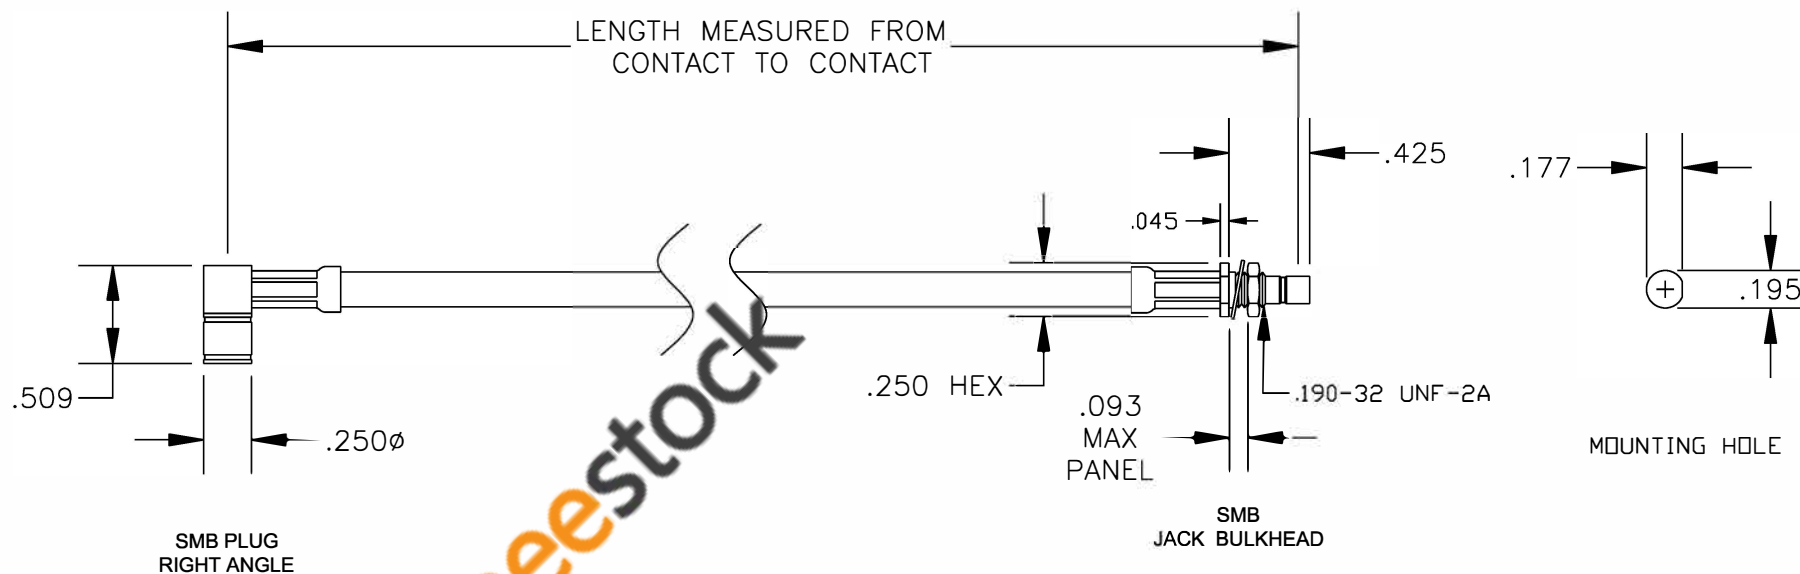

COMPONENTS	IMPEDANCE
SMB PLUG RIGHT ANGLE	50 OHM
SMB JACK BULKHEAD	50 OHM

Standard Lengths	
-12	12"
-24	24"
-36	36"
-48	48"
-60	60"
-XXX	Custom Length in inches

8TH FLOOR, BUILDING 1, YONGFU SCIENCE AND TECHNOLOGY CENTER INDUSTRIAL PARK, NANZHA DISTRICT 5, HUMEN, 523900, DONGGUAN, GUANGDONG, CHINA

ebeestock
 WEBSITE: www.ebeestock.com
 EMAIL: sales@ebeestock.com

ET30582	DES. CABLE ASSEMBLY, RG58C/U, SMB PLUG RIGHT ANGLE TO SMB JACK BULKHEAD
----------------	---

REV. A	FSCM NO. 53919	CAD FILE 020108	SCALE N/A	SIZE A	147
--------	----------------	-----------------	-----------	--------	-----

- NOTES:**
- UNLESS OTHERWISE SPECIFIED ALL DIMENSIONS ARE NOMINAL.
 - ALL SPECIFICATIONS ARE SUBJECT TO CHANGE WITHOUT NOTICE AT ANY TIME.
 - DIMENSIONS ARE IN INCHES.
 - LENGTH TOLERANCE IS $\pm 1.5\%$ OR $\pm 3/8"$, WHICHEVER IS GREATER.