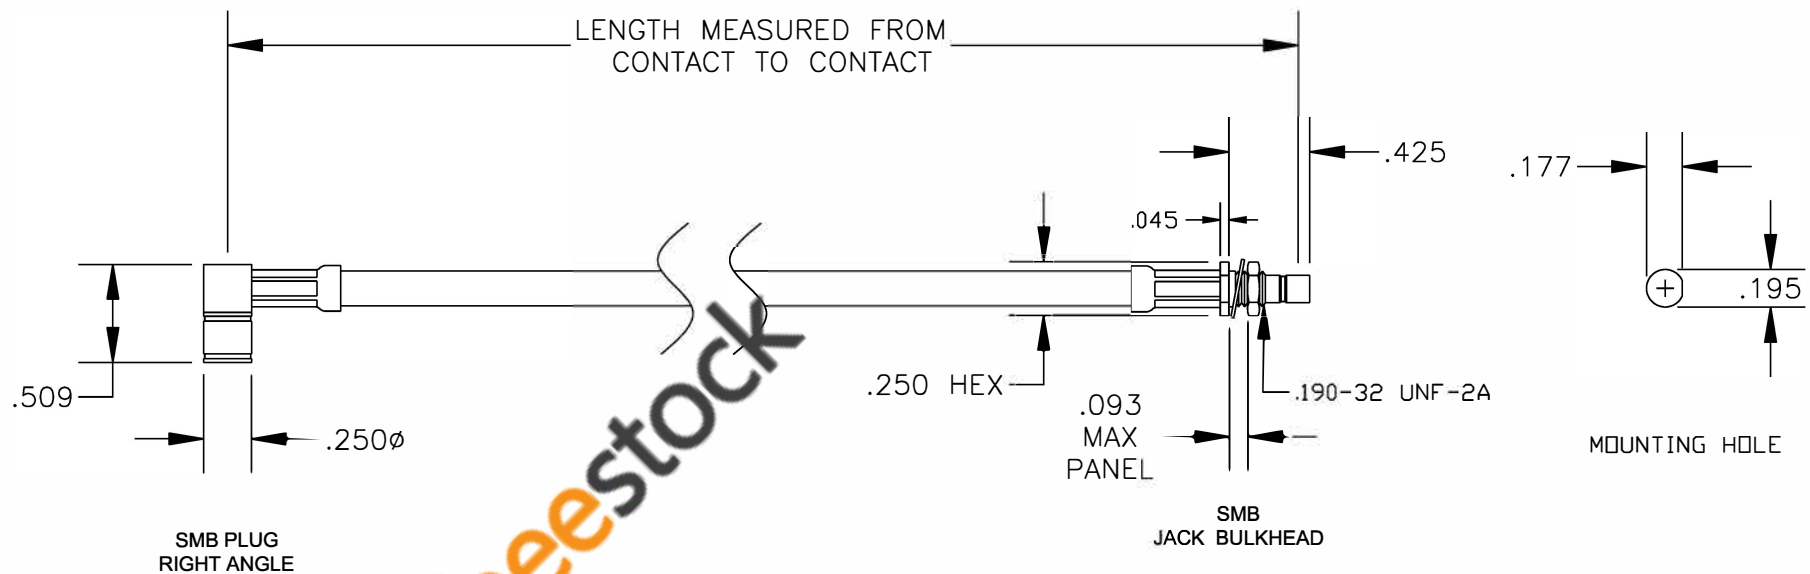

COMPONENTS	IMPEDANCE
SMB PLUG RIGHT ANGLE	50 OHM
SMB JACK BULKHEAD	50 OHM

Standard Lengths	
-12	12"
-24	24"
-36	36"
-48	48"
-60	60"
-XXX	Custom Length in inches

ebeestock

8TH FLOOR, BUILDING 1, YONGFU SCIENCE AND TECHNOLOGY
CENTER INDUSTRIAL PARK, NANZHA DISTRICT 5,
HUMEN, 523900, DONGGUAN, GUANGDONG, CHINA

WEBSITE: www.ebeestock.com
EMAIL: sales@ebeestock.com

ET30584

DES. CABLE ASSEMBLY, RG58C/U, SMB PLUG
RIGHT ANGLE TO SMB JACK BULKHEAD

REV. A	FSCM NO. 53919	CAD FILE 020108	SCALE N/A	SIZE A 147
--------	----------------	-----------------	-----------	------------

NOTES:

1. UNLESS OTHERWISE SPECIFIED ALL DIMENSIONS ARE NOMINAL.
2. ALL SPECIFICATIONS ARE SUBJECT TO CHANGE WITHOUT NOTICE AT ANY TIME.
3. DIMENSIONS ARE IN INCHES.
4. LENGTH TOLERANCE IS $\pm 1.5\%$ OR $\pm 3/8"$, WHICHEVER IS GREATER.