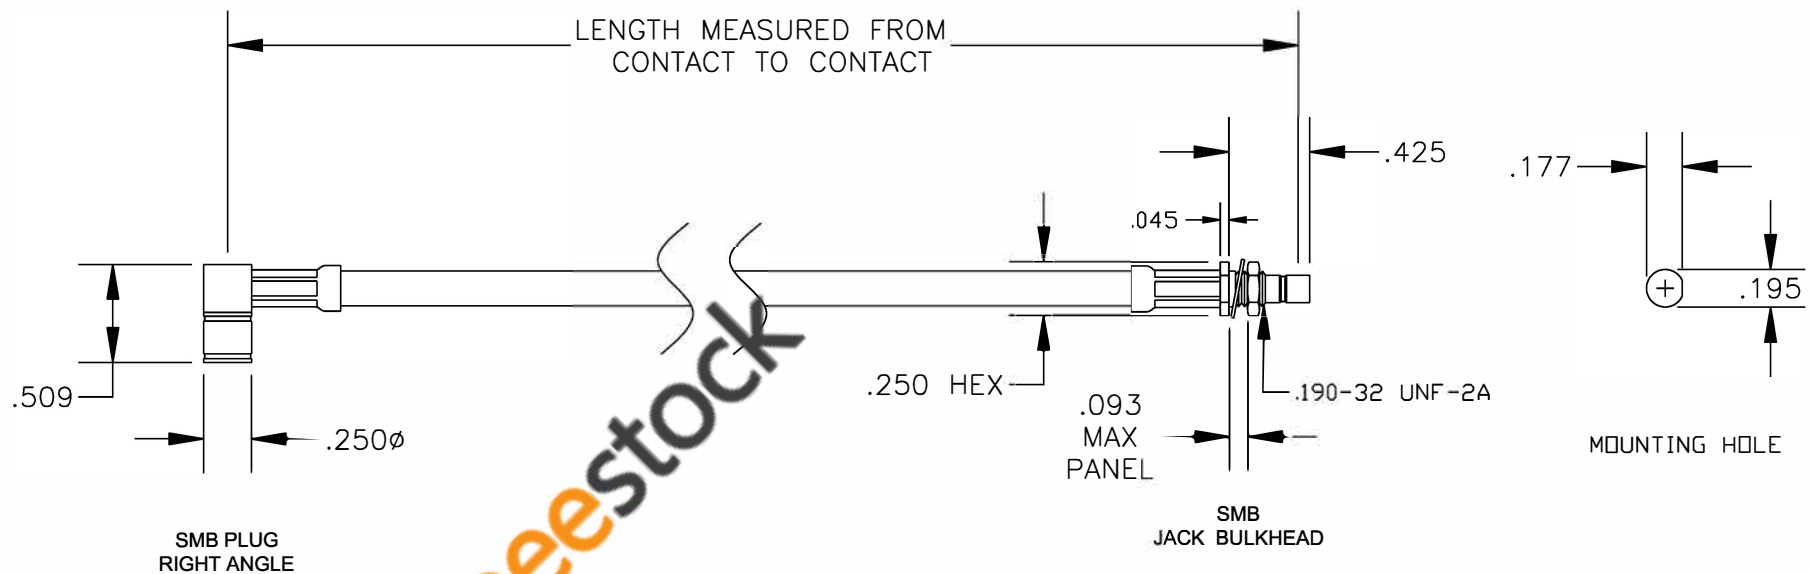

COMPONENTS	IMPEDANCE
SMB PLUG RIGHT ANGLE	50 OHM
SMB JACK BULKHEAD	50 OHM

Standard Lengths	
-12	12"
-24	24"
-36	36"
-48	48"
-60	60"
-XXX	Custom Length in inches

ebeestock

 ebeestock	8TH FLOOR, BUILDING 1, YONGFU SCIENCE AND TECHNOLOGY CENTER INDUSTRIAL PARK, NANZHA DISTRICT 5, HUMEN, 523900, DONGGUAN, GUANGDONG, CHINA	
	WEBSITE: www.ebeestock.com EMAIL: sales@ebeestock.com	
ET30585		DES. CABLE ASSEMBLY, RG58C/U, SMB PLUG RIGHT ANGLE TO SMB JACK BULKHEAD
REV. A	FSCM NO. 53919	CAD FILE 020108
SCALE N/A		SIZE A 147

- NOTES:
1. UNLESS OTHERWISE SPECIFIED ALL DIMENSIONS ARE NOMINAL.
 2. ALL SPECIFICATIONS ARE SUBJECT TO CHANGE WITHOUT NOTICE AT ANY TIME.
 3. DIMENSIONS ARE IN INCHES.
 4. LENGTH TOLERANCE IS $\pm 1.5\%$ OR $\pm 3/8"$, WHICHEVER IS GREATER.