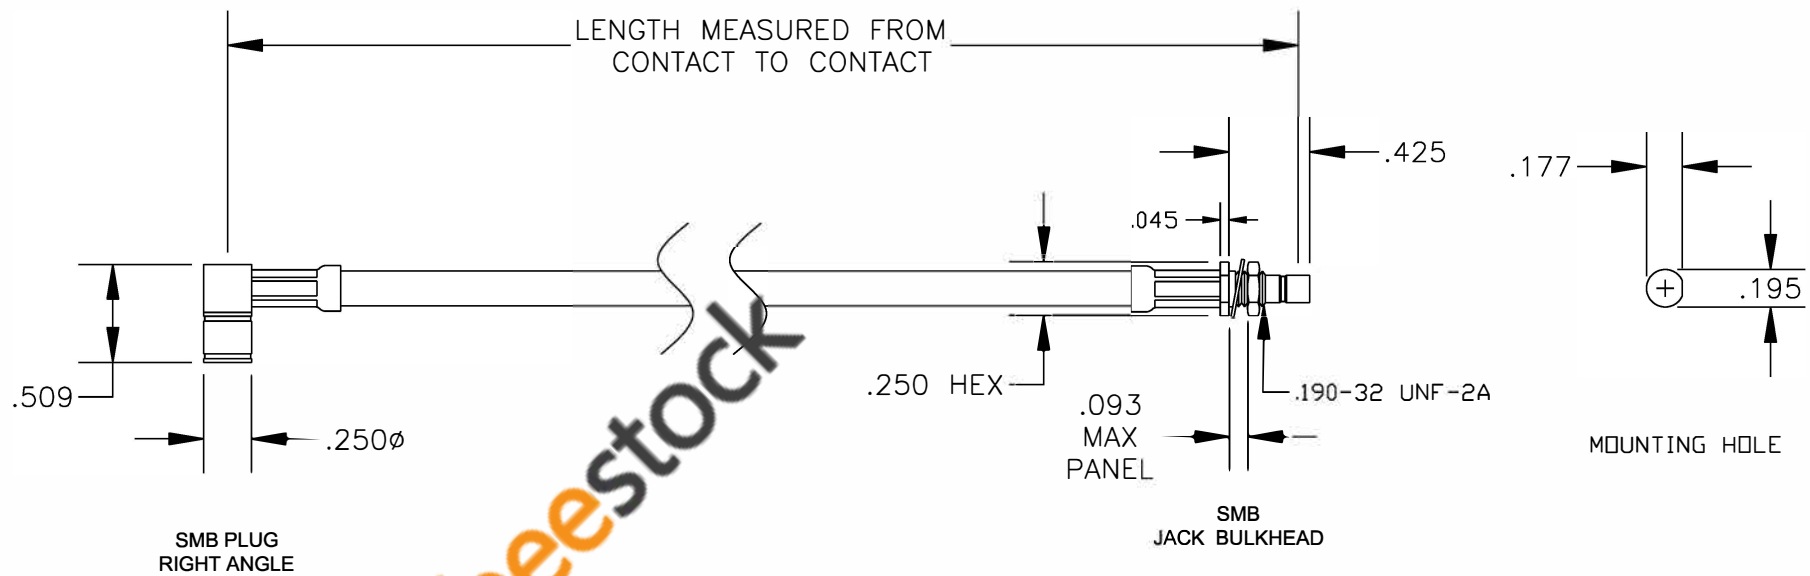

COMPONENTS	IMPEDANCE
SMB PLUG RIGHT ANGLE	50 OHM
SMB JACK BULKHEAD	50 OHM

Standard Lengths	
-12	12"
-24	24"
-36	36"
-48	48"
-60	60"
-XXX	Custom Length in inches

ebeestock

8TH FLOOR, BUILDING 1, YONGFU SCIENCE AND TECHNOLOGY CENTER INDUSTRIAL PARK, NANZHA DISTRICT 5, HUMEN, 523900, DONGGUAN, GUANGDONG, CHINA
 WEBSITE: www.ebeestock.com
 EMAIL: sales@ebeestock.com

ET30586		DES. CABLE ASSEMBLY, RG58C/U, SMB PLUG RIGHT ANGLE TO SMB JACK BULKHEAD	
----------------	--	---	--

REV. A	FSCM NO. 53919	CAD FILE 020108	SCALE N/A	SIZE A 147
--------	----------------	-----------------	-----------	------------

- NOTES:
- UNLESS OTHERWISE SPECIFIED ALL DIMENSIONS ARE NOMINAL.
 - ALL SPECIFICATIONS ARE SUBJECT TO CHANGE WITHOUT NOTICE AT ANY TIME.
 - DIMENSIONS ARE IN INCHES.
 - LENGTH TOLERANCE IS $\pm 1.5\%$ OR $\pm 3/8"$, WHICHEVER IS GREATER.